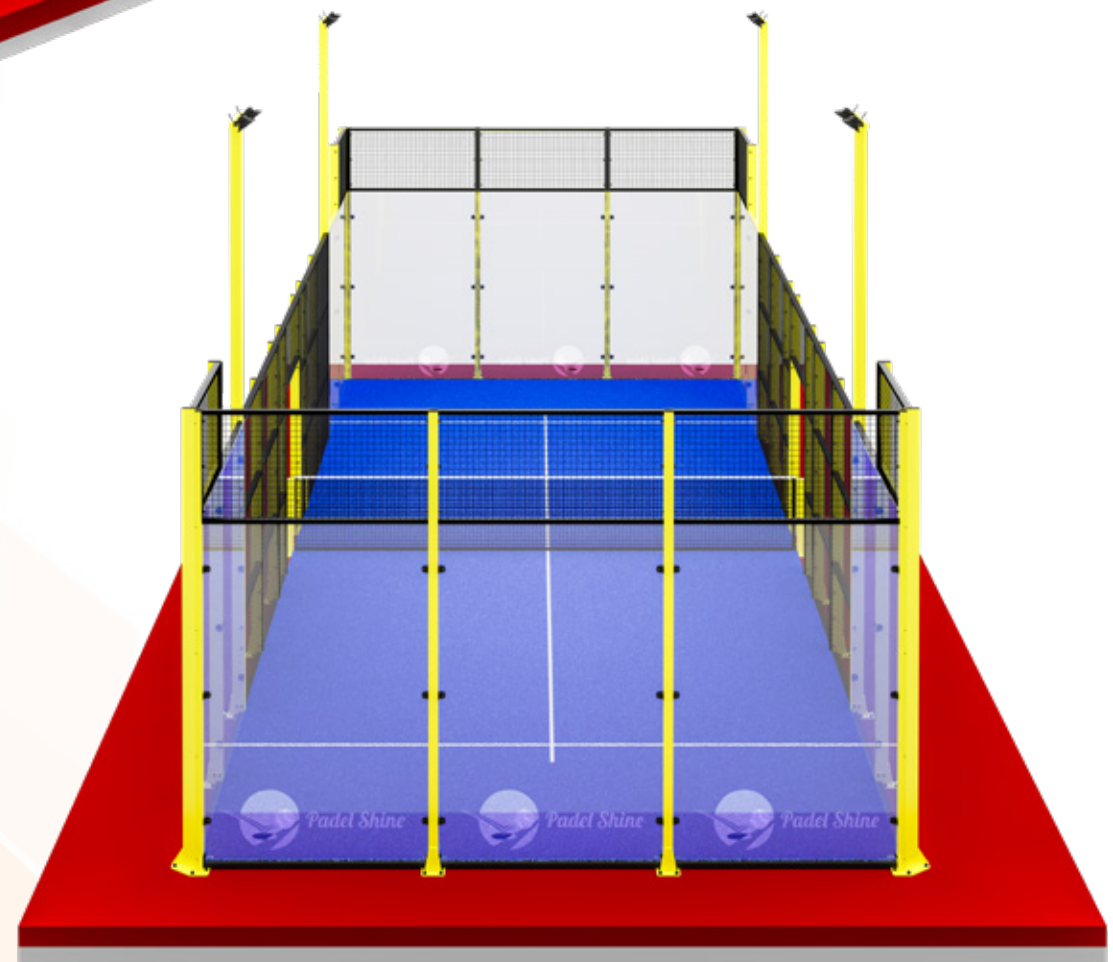

PADEL PRO SINGLE

Classic Single Model

Why Choose Padel Pro?

The Padel Pro is not just a court; it's a partner that enhances your padel experience. With its exceptional quality and performance, it will help you elevate your game and outshine your competitors.

Product Description:

The Padel Pro is a classic model that perfectly embodies the excitement and dynamics of padel sports. Designed for single-player use, this racket is an excellent choice for both amateur and professional players.

Performance: The Padel Pro stands out with its ability to support powerful shots. With quick maneuverability and effective control, it caters to players of all levels. It allows you to make sharp and precise shots that will put your opponents in a tough spot.

Usage Areas:

- Padel clubs
- Gyms
- Outdoor events