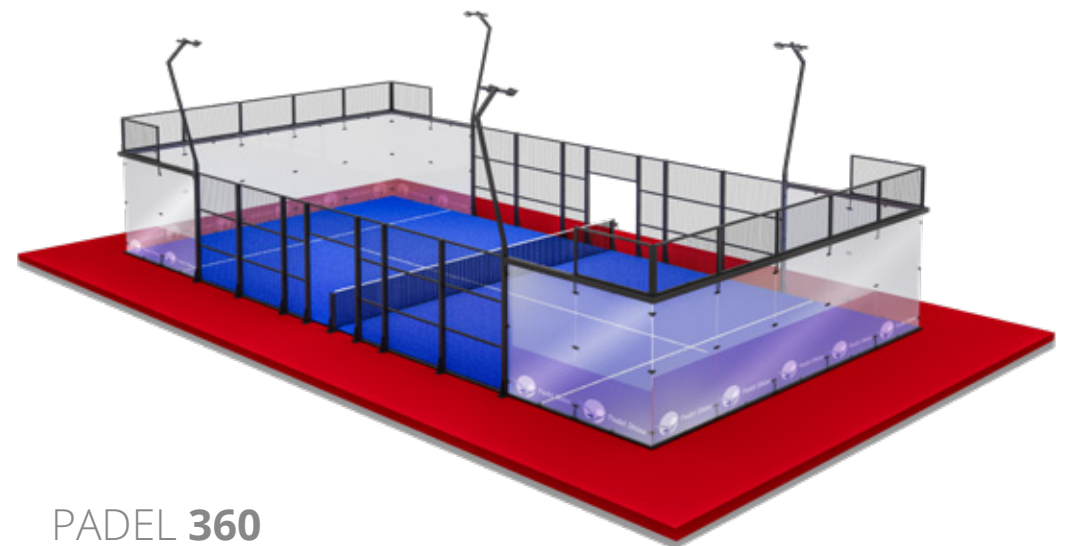

PADEL 360
The Ultra Panoramic Padel Court