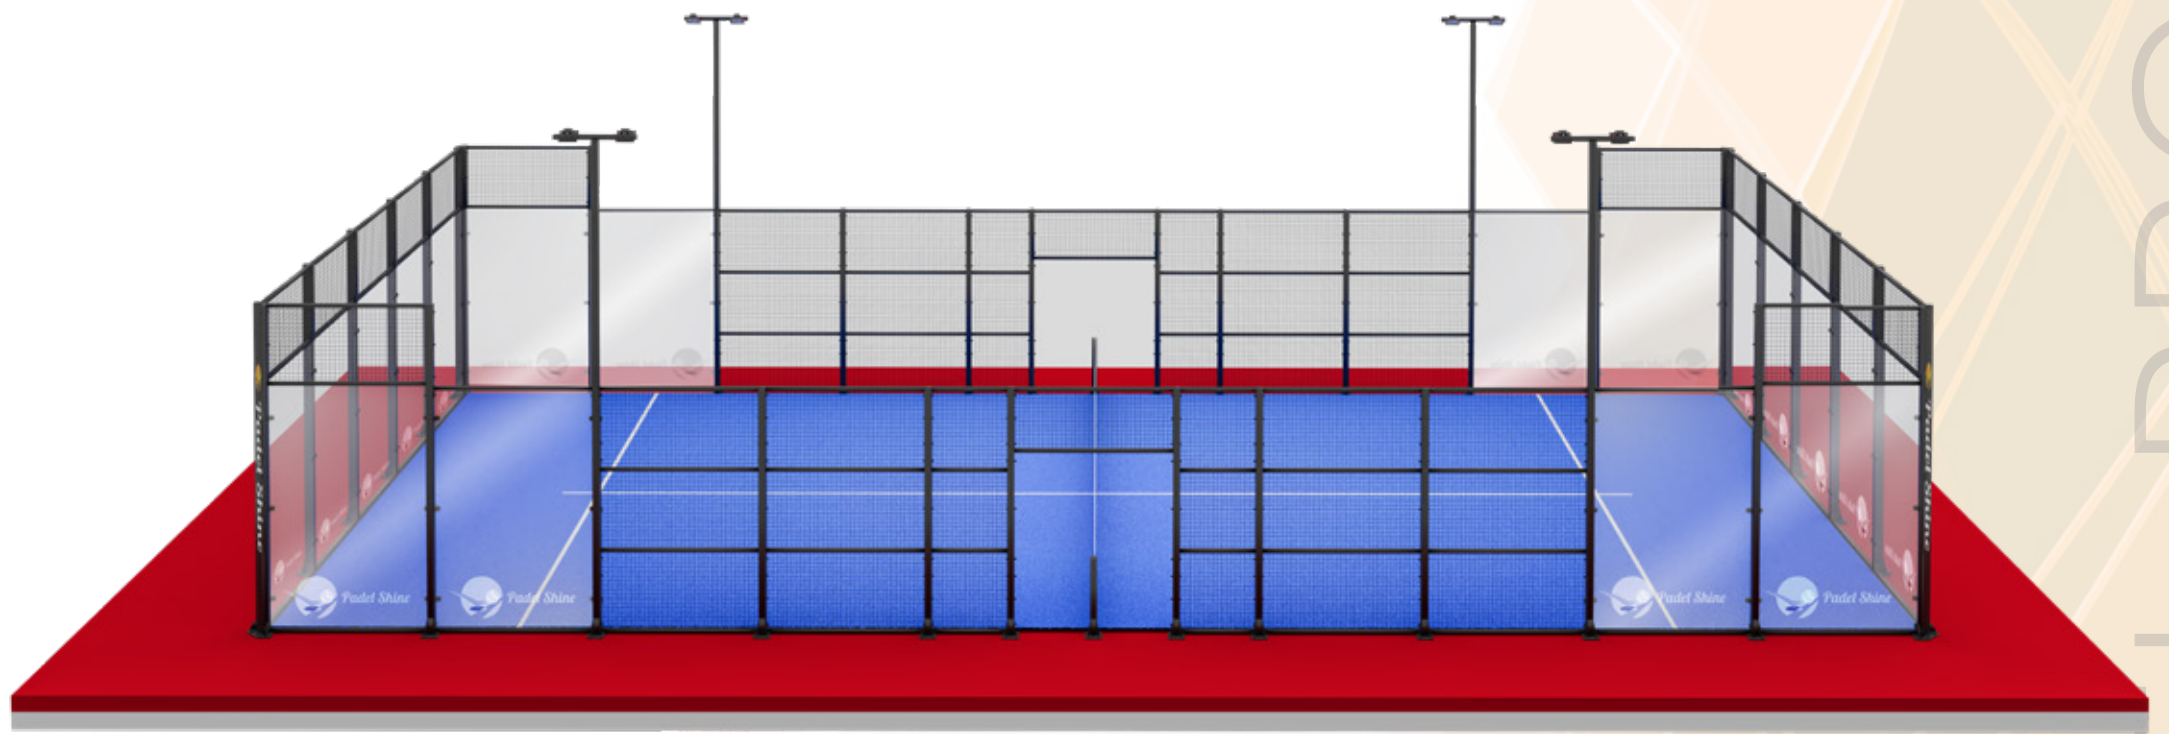

The **PADEL PRO** classic model is designed for padel enthusiasts and professionals alike, offering unmatched quality, durability, and performance. With a focus on superior craftsmanship and state-of-the-art materials, this court is perfect for both recreational facilities and competitive venues.

Why Choose PADEL PRO?

PADEL PRO is more than just a court; it's a blend of innovation, style, and performance. Designed by experts in sports engineering, it meets international standards for professional tournaments while offering a smooth playing experience for casual matches. Whether you're looking to equip a sports club, hotel, or private residence, **PADEL PRO** delivers both prestige and functionality.

PADEL MEGAVISION

The Panoramic Padel Court by PADEL SHINE

Uninterrupted View, Maximum Performance

Designed by PADEL SHINE, the **PADEL MEGAVISION** represents the pinnacle of modern court design, merging cutting-edge engineering with a stunning, panoramic aesthetic. This special model offers an open, sleek structure that provides players and spectators with an unrivaled visual and playing experience.

MEGAVISION

PADEL STAR

The Panoramic Court for Champions

Designed for International Excellence

The **PADEL STAR** is a world-class panoramic court, popular in professional settings and used in international tournaments around the globe. Its open design offers a clear, unobstructed view for spectators while providing top tier playing conditions for athletes.