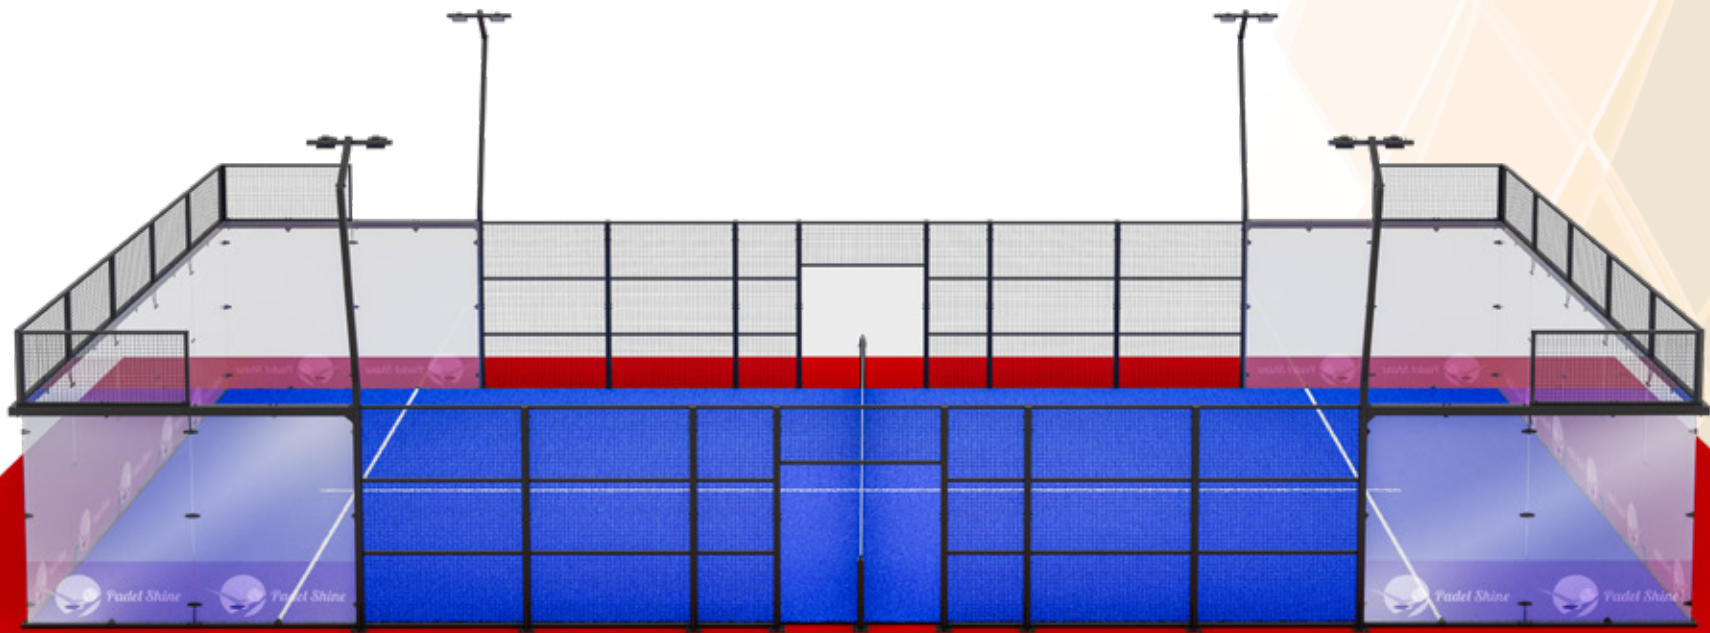

PADEL 360

The Ultra Panoramic Padel Court

Innovation Meets Durability

Introducing the PADEL 360, the latest ultra-panoramic model designed by PADEL SHINE.

This groundbreaking court offers a 360-degree playing experience, combining cutting-edge design with the highest level of performance. Tested in extreme weather conditions and built with premium materials, PADEL 360 ensures both resilience and elegance in any environment.

Why Choose PADEL 360?

PADEL 360 is the future of padel court design, offering unparalleled visibility and performance. Tested for durability and built with precision, this ultra-panoramic model is ideal for venues that want to combine luxury with cutting-edge functionality. Whether for top-tier tournaments or exclusive clubs, PADEL 360 sets a new standard in the padel world.

PADDEL 360

Technical Details

- Premium quality hot galvanised steel construction. There are no Padel 360 corner poles. Instead; The glass carriers are made of 120x120x3 mm galvanized profiles. The poles are made of 80x120x3 mm galvanized poles.
- Robotic welding
- Hot rolled steel profiles, powder coated paint applied electrostatically and oven heated. Customizable colors
- 4mm Electro welded wire mesh 50x50x4mm, 60x40x2mm steel frame, anti injury mesh system

PADBOL

The Fusion of Football and Padel

Dynamic, Fast-Paced, and Highly Engaging

Padbol is a thrilling, fast-paced sport that combines elements of football (soccer) and padel, creating a unique and energetic game loved by players of all ages and skill levels. Played on a smaller court with walls, Padbol allows players to use their feet, head, and body to pass, hit, and score. The game's innovative blend of skills makes it a fun and challenging experience, perfect for those who love both football and racket sports.