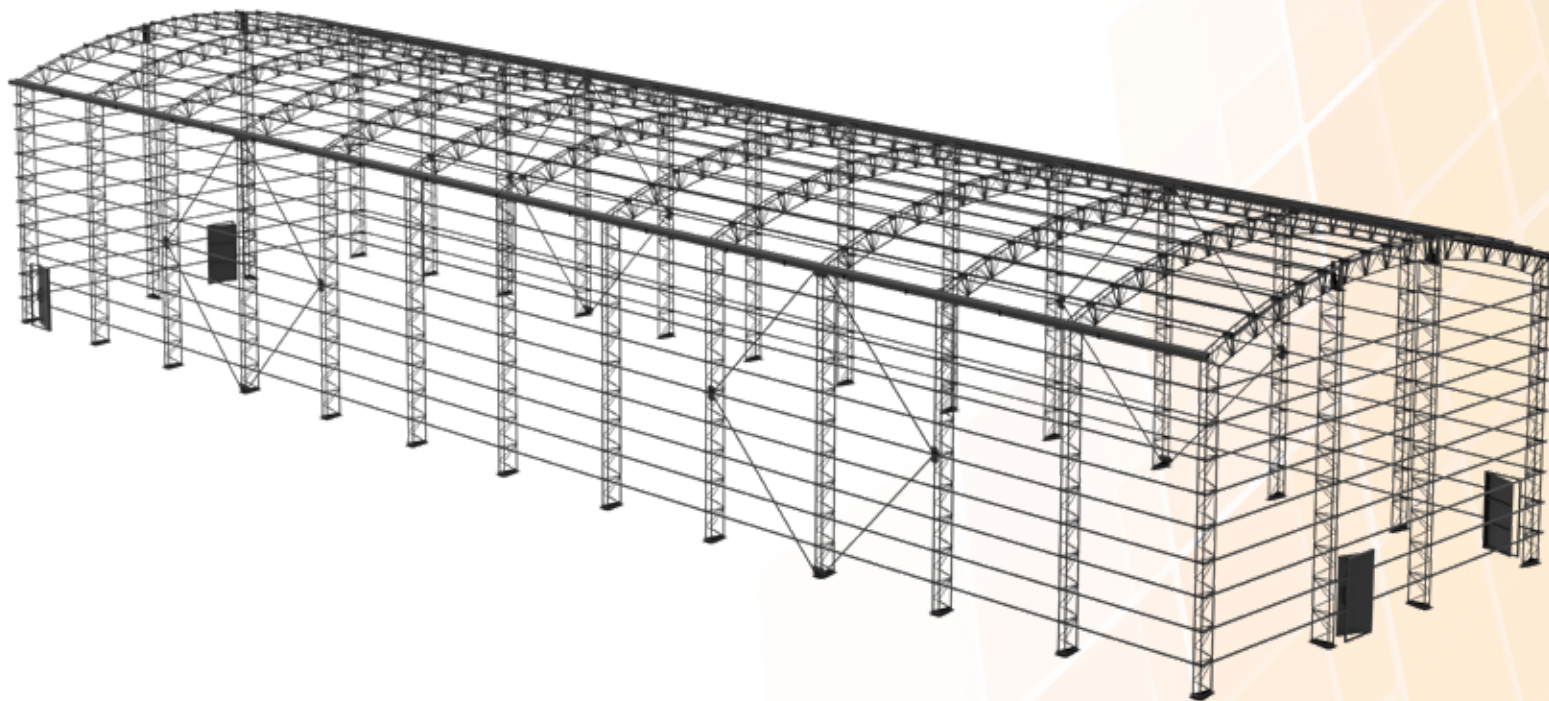

PADEL ROOFS