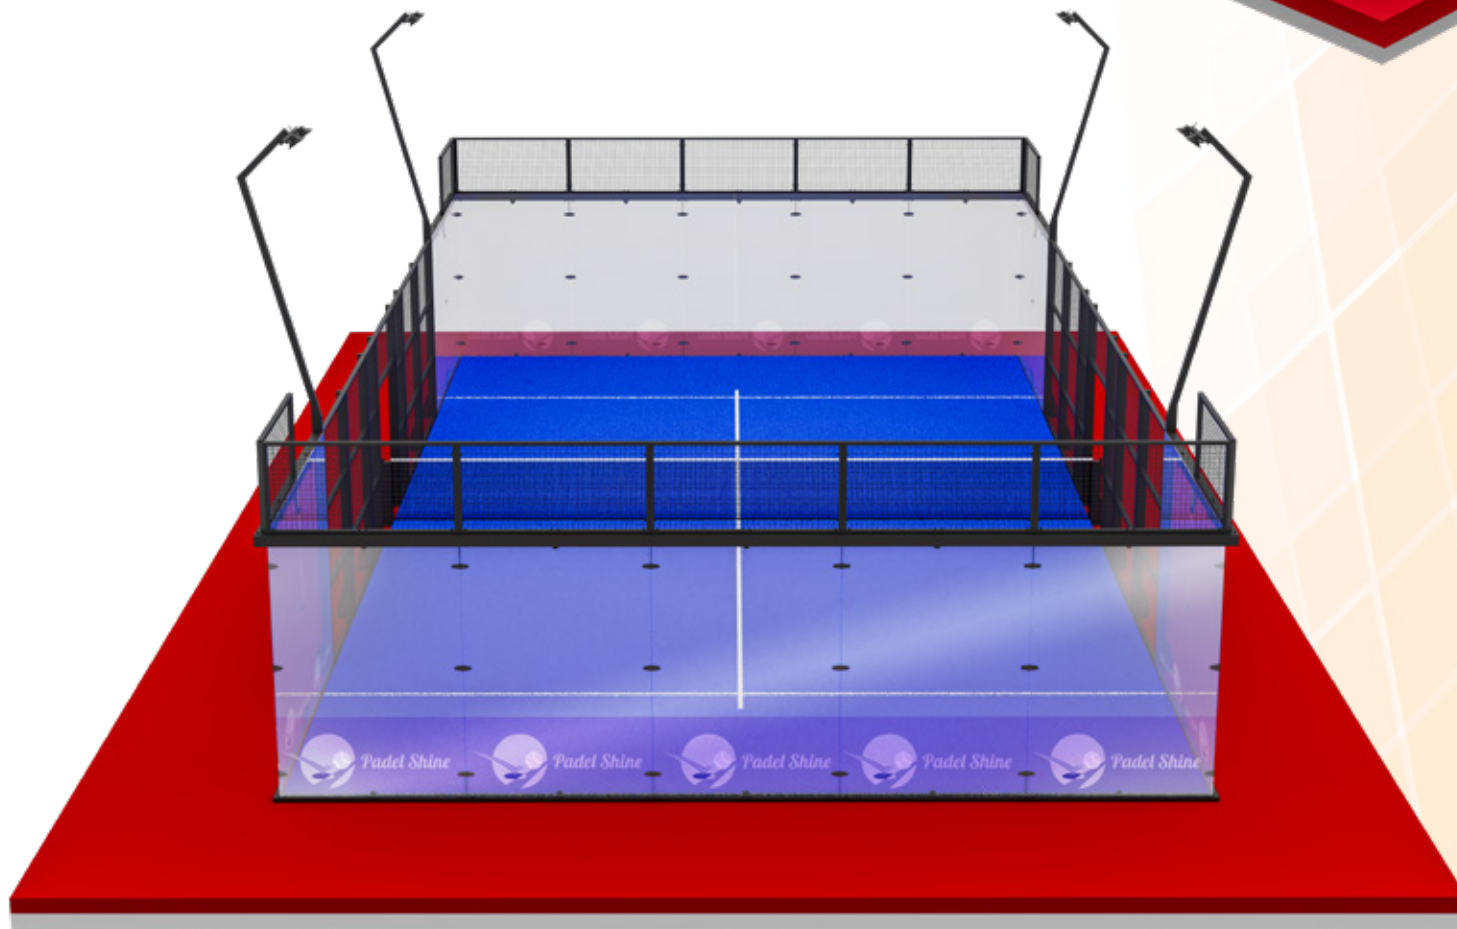

MEGAVISION

PADEL STAR

The Panoramic Court for Champions

Designed for International Excellence

The **PADEL STAR** is a world-class panoramic court, popular in professional settings and used in international tournaments around the globe. Its open design offers a clear, unobstructed view for spectators while providing top tier playing conditions for athletes.

Why Choose PADEL STAR?

The PADEL STAR is the go-to choice for international events, offering a perfect balance of design, performance, and ease of installation. Whether for a high-profile tournament or a premium club, this panoramic model guarantees a professional experience. choice for those seeking both style and functionality.

PADEL 360

The Ultra Panoramic Padel Court

Innovation Meets Durability

Introducing the PADEL 360, the latest ultra-panoramic model designed by PADEL SHINE.

This groundbreaking court offers a 360-degree playing experience, combining cutting-edge design with the highest level of performance. Tested in extreme weather conditions and built with premium materials, PADEL 360 ensures both resilience and elegance in any environment.

Why Choose PADEL 360?

PADEL 360 is the future of padel court design, offering unparalleled visibility and performance. Tested for durability and built with precision, this ultra-panoramic model is ideal for venues that want to combine luxury with cutting-edge functionality. Whether for top-tier tournaments or exclusive clubs, PADEL 360 sets a new standard in the padel world.