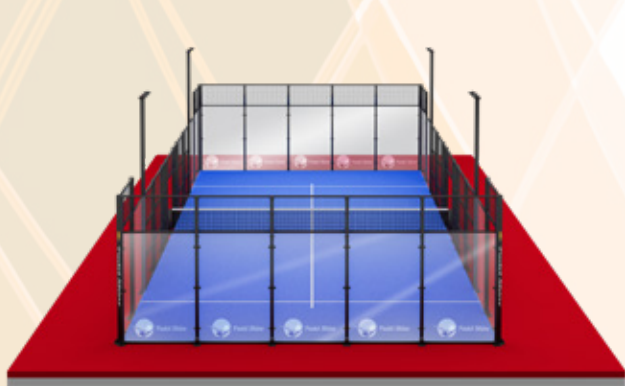

For those seeking the most innovative design in a smaller format, the PADEL 360 SINGLE offers cutting-edge performance and stunning visuals.

PADEL ROOFS

PADEL ROOFS

LIGHTING SYSTEM

PADEL **PRO**

PADEL **MEGAVISION**