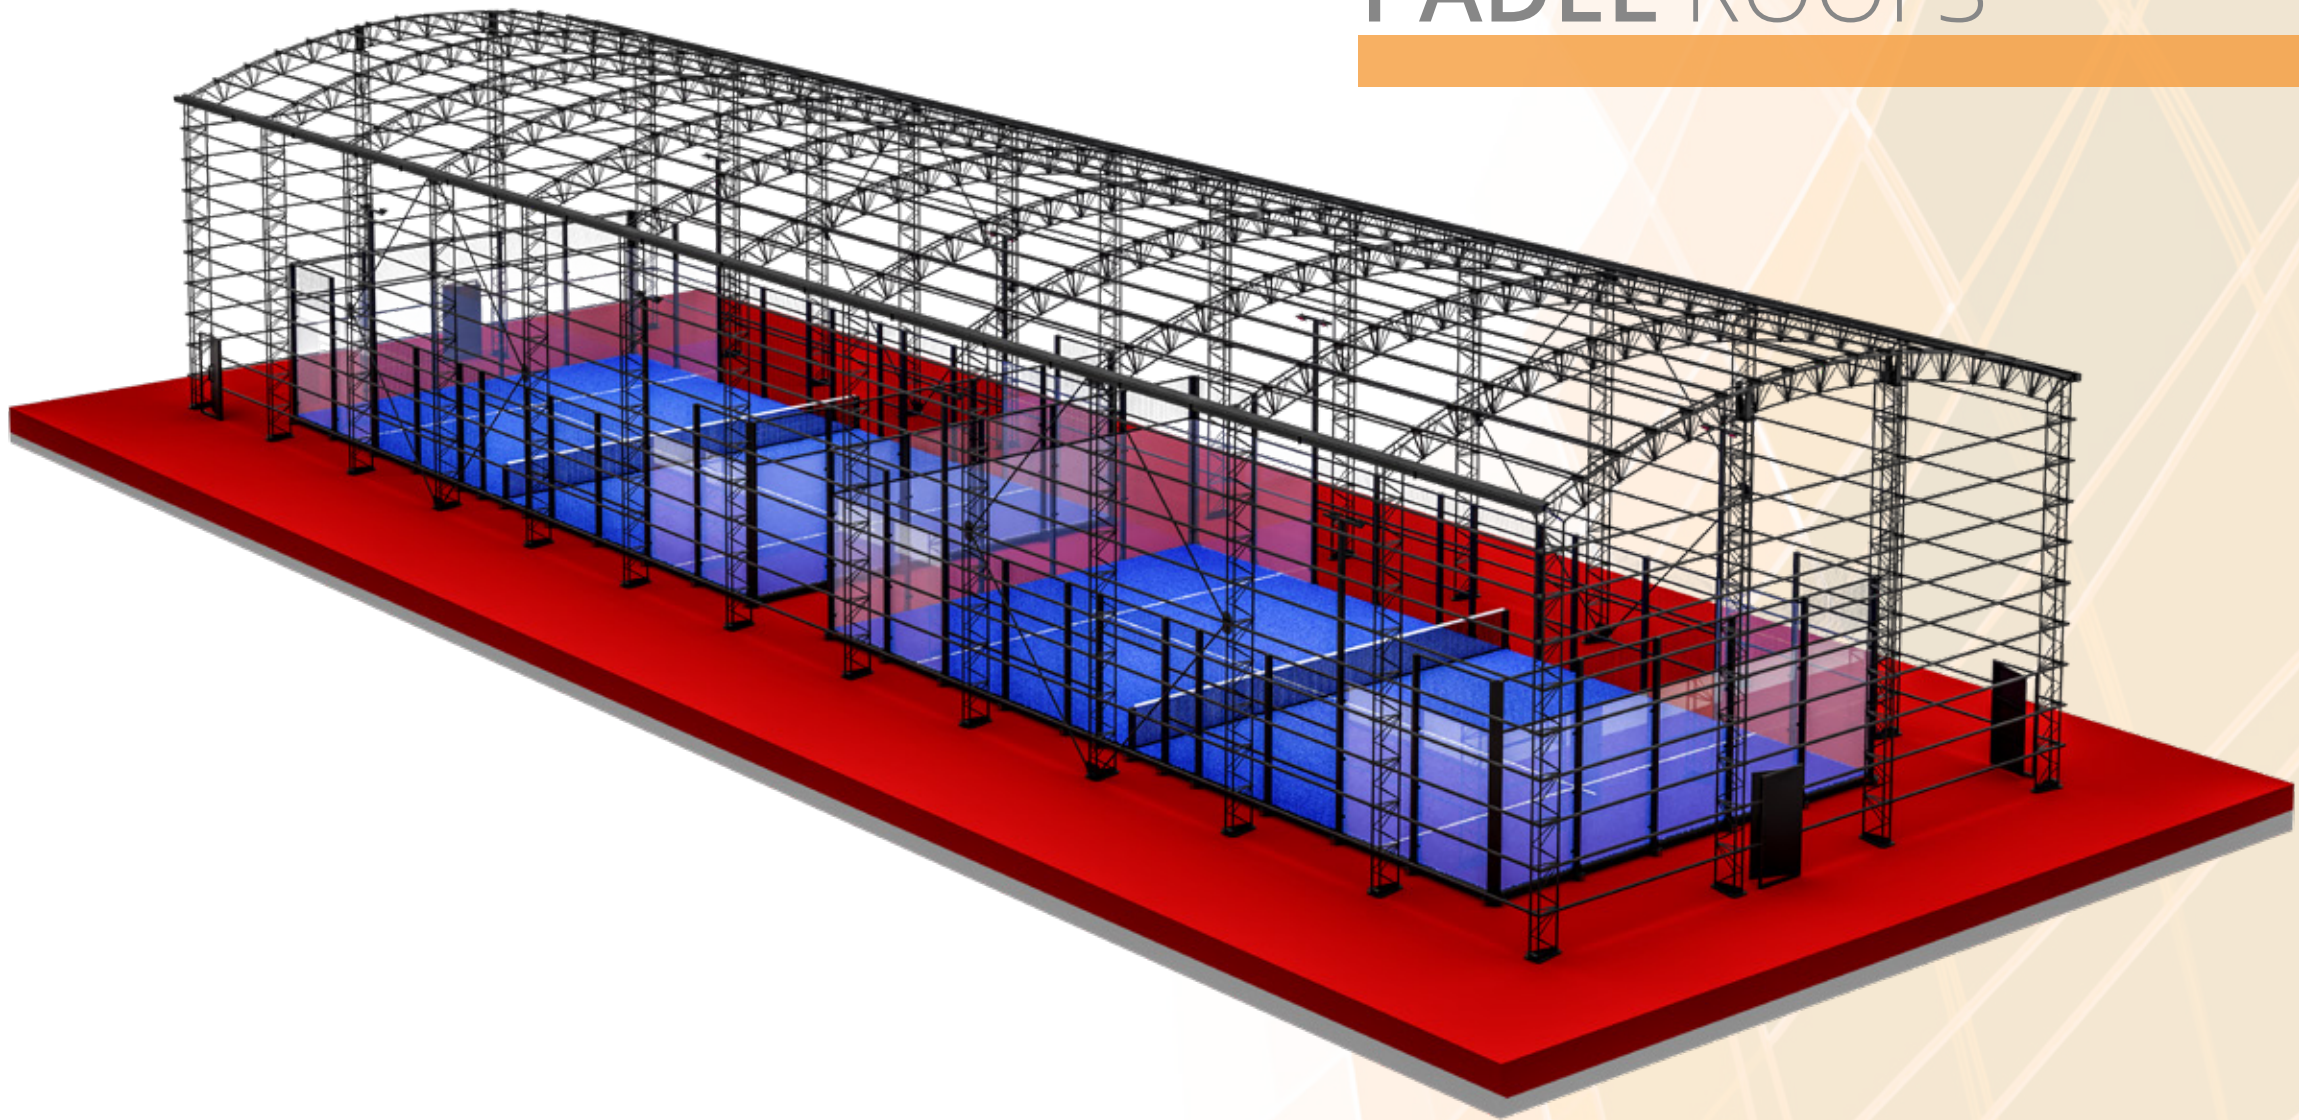

PADEL 360 SINGLE

Ultra Panoramic, Compact Design

Innovation and Panoramic Design in a Single Court

The PADEL 360 SINGLE is the ultimate ultra-panoramic single court, designed for those who want a premium playing experience in a more compact space. This model offers the full 360-degree panoramic view of the PADEL 360 in a single-court format, perfect for high-end private use or boutique clubs.

- **360-Degree Visibility:** Enjoy the full ultra-panoramic view in a compact single-court design.
- **Weather Resistant:** Tested to withstand extreme weather conditions, making it ideal for both indoor and outdoor setups.
- **Premium Materials:** Built with the same high-quality steel and tempered glass as the full-size PADEL 360 model.

For those seeking the most innovative design in a smaller format, the PADEL 360 SINGLE offers cutting-edge performance and stunning visuals.

PADEL ROOFS

PADEL ROOFS

LIGHTING SYSTEM

PADEL **PRO**

PADEL **MEGAVISION**