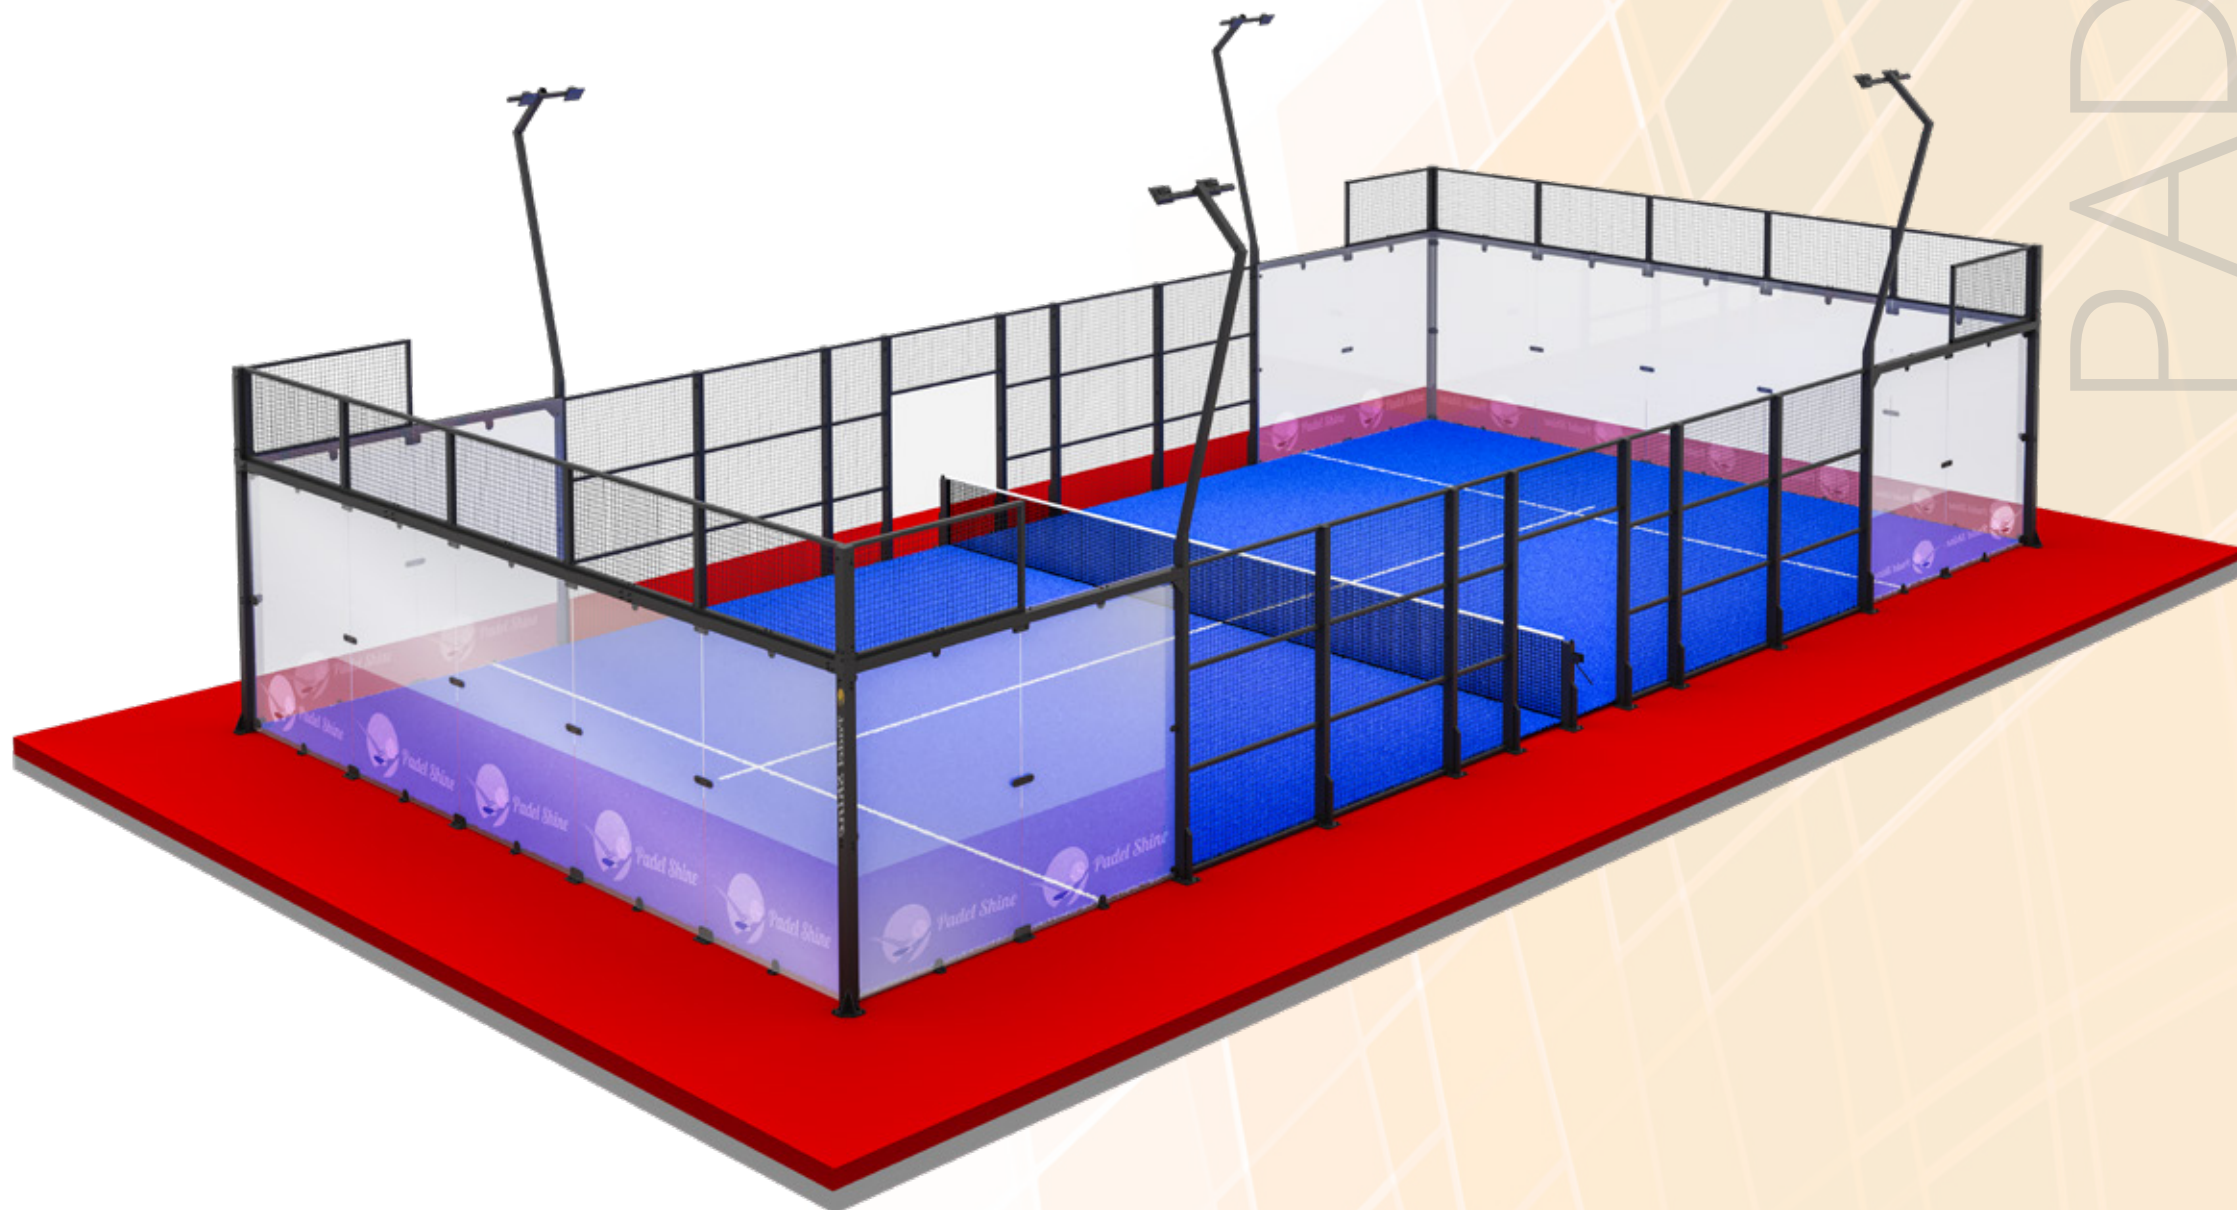

MEGAVISION

PADEL STAR

The Panoramic Court for Champions

Designed for International Excellence

The **PADEL STAR** is a world-class panoramic court, popular in professional settings and used in international tournaments around the globe. Its open design offers a clear, unobstructed view for spectators while providing top tier playing conditions for athletes.

Why Choose PADEL STAR?

The PADEL STAR is the go-to choice for international events, offering a perfect balance of design, performance, and ease of installation. Whether for a high-profile tournament or a premium club, this panoramic model guarantees a professional experience. choice for those seeking both style and functionality.

PADEL 360

The Ultra Panoramic Padel Court

Innovation Meets Durability

Introducing the PADEL 360, the latest ultra-panoramic model designed by PADEL SHINE.

This groundbreaking court offers a 360-degree playing experience, combining cutting-edge design with the highest level of performance. Tested in extreme weather conditions and built with premium materials, PADEL 360 ensures both resilience and elegance in any environment.

Why Choose PADEL 360?

PADEL 360 is the future of padel court design, offering unparalleled visibility and performance. Tested for durability and built with precision, this ultra-panoramic model is ideal for venues that want to combine luxury with cutting-edge functionality. Whether for top-tier tournaments or exclusive clubs, PADEL 360 sets a new standard in the padel world.