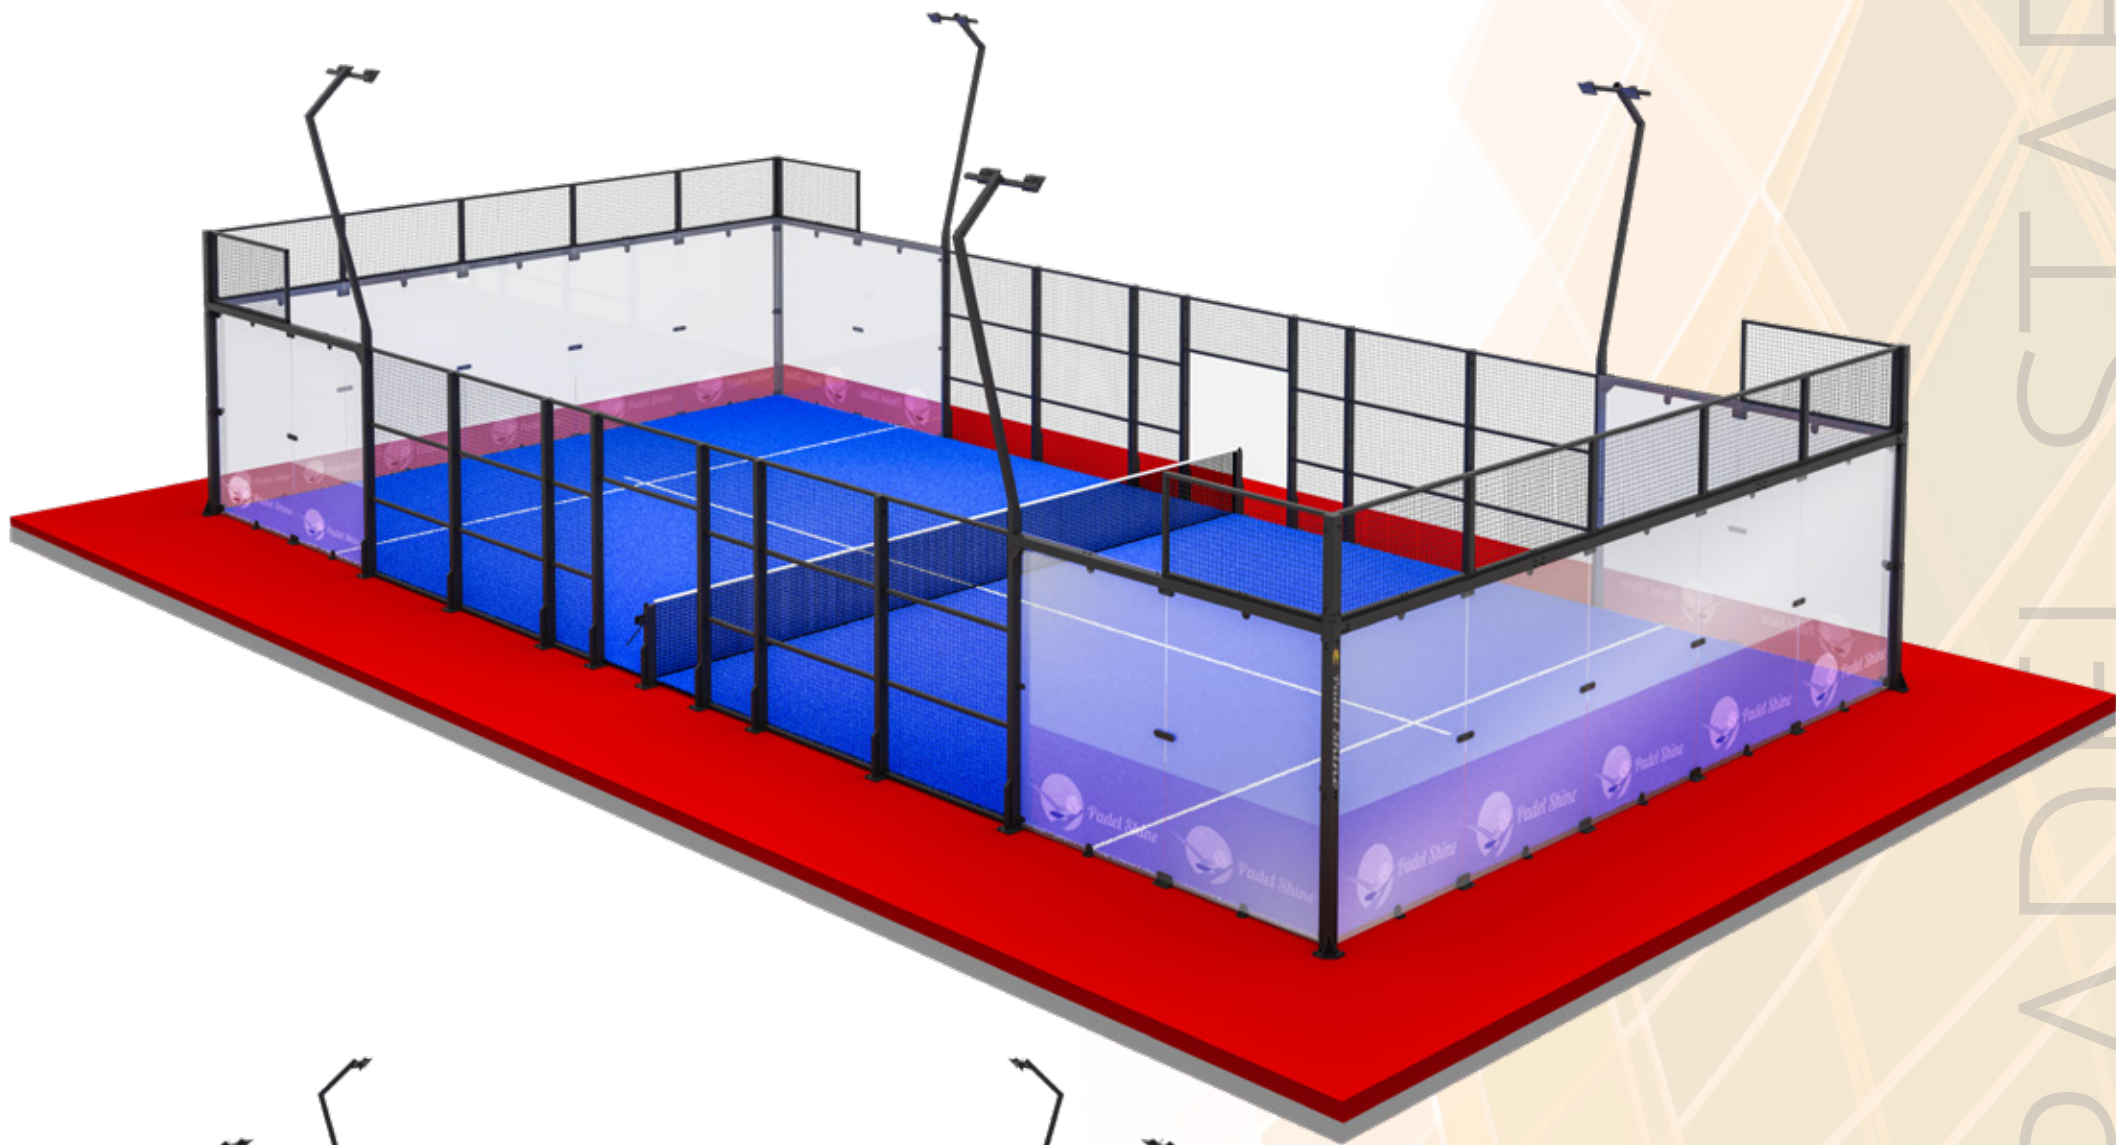

PADEL MEGAVISION

The Panoramic Padel Court by PADEL SHINE

Uninterrupted View, Maximum Performance

Designed by PADEL SHINE, the **PADEL MEGAVISION** represents the pinnacle of modern court design, merging cutting-edge engineering with a stunning, panoramic aesthetic. This special model offers an open, sleek structure that provides players and spectators with an unrivaled visual and playing experience.

MEGAVISION

PADEL STAR

The Panoramic Court for Champions

Designed for International Excellence

The **PADEL STAR** is a world-class panoramic court, popular in professional settings and used in international tournaments around the globe. Its open design offers a clear, unobstructed view for spectators while providing top tier playing conditions for athletes.

Why Choose PADEL STAR?

The PADEL STAR is the go-to choice for international events, offering a perfect balance of design, performance, and ease of installation. Whether for a high-profile tournament or a premium club, this panoramic model guarantees a professional experience. choice for those seeking both style and functionality.

PADEL 360

The Ultra Panoramic Padel Court

Innovation Meets Durability

Introducing the PADEL 360, the latest ultra-panoramic model designed by PADEL SHINE.

This groundbreaking court offers a 360-degree playing experience, combining cutting-edge design with the highest level of performance. Tested in extreme weather conditions and built with premium materials, PADEL 360 ensures both resilience and elegance in any environment.