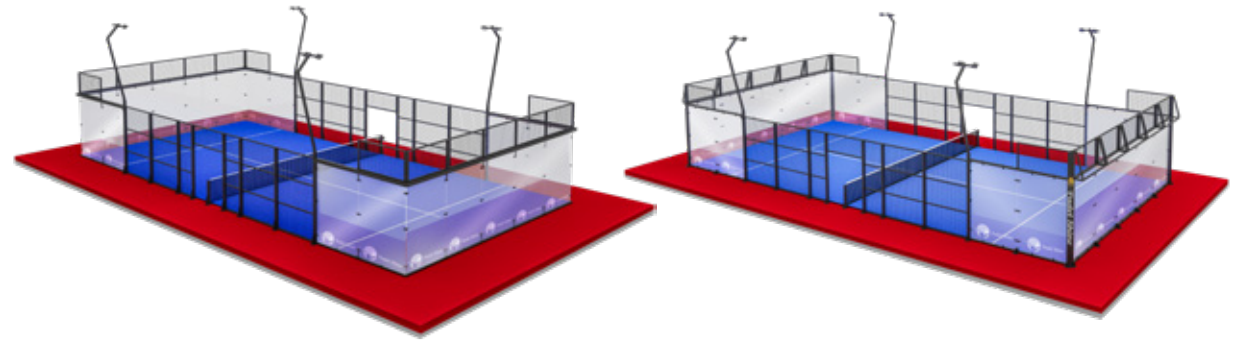

Our Story

With over 40 years of expertise in the metal and construction industries, **KAYGUN METAL** has built a solid reputation for quality and innovation. Leveraging this vast experience, we expanded into the padel court business, launching **PADEL SHINE** as our premium brand in Türkiye. Our mission is to set new standards in padel court design by combining advanced engineering, high-quality materials, and modern aesthetics.

Since entering the padel industry, **PADEL SHINE** has quickly become a trusted name, offering innovative models like **PADEL PRO**, **PADEL MEGAVISION**, **PADEL STAR**, and **PADEL 360**, each designed for professional and recreational use. Our courts are now featured in top clubs and international tournaments, reflecting our commitment to excellence and precision in every project