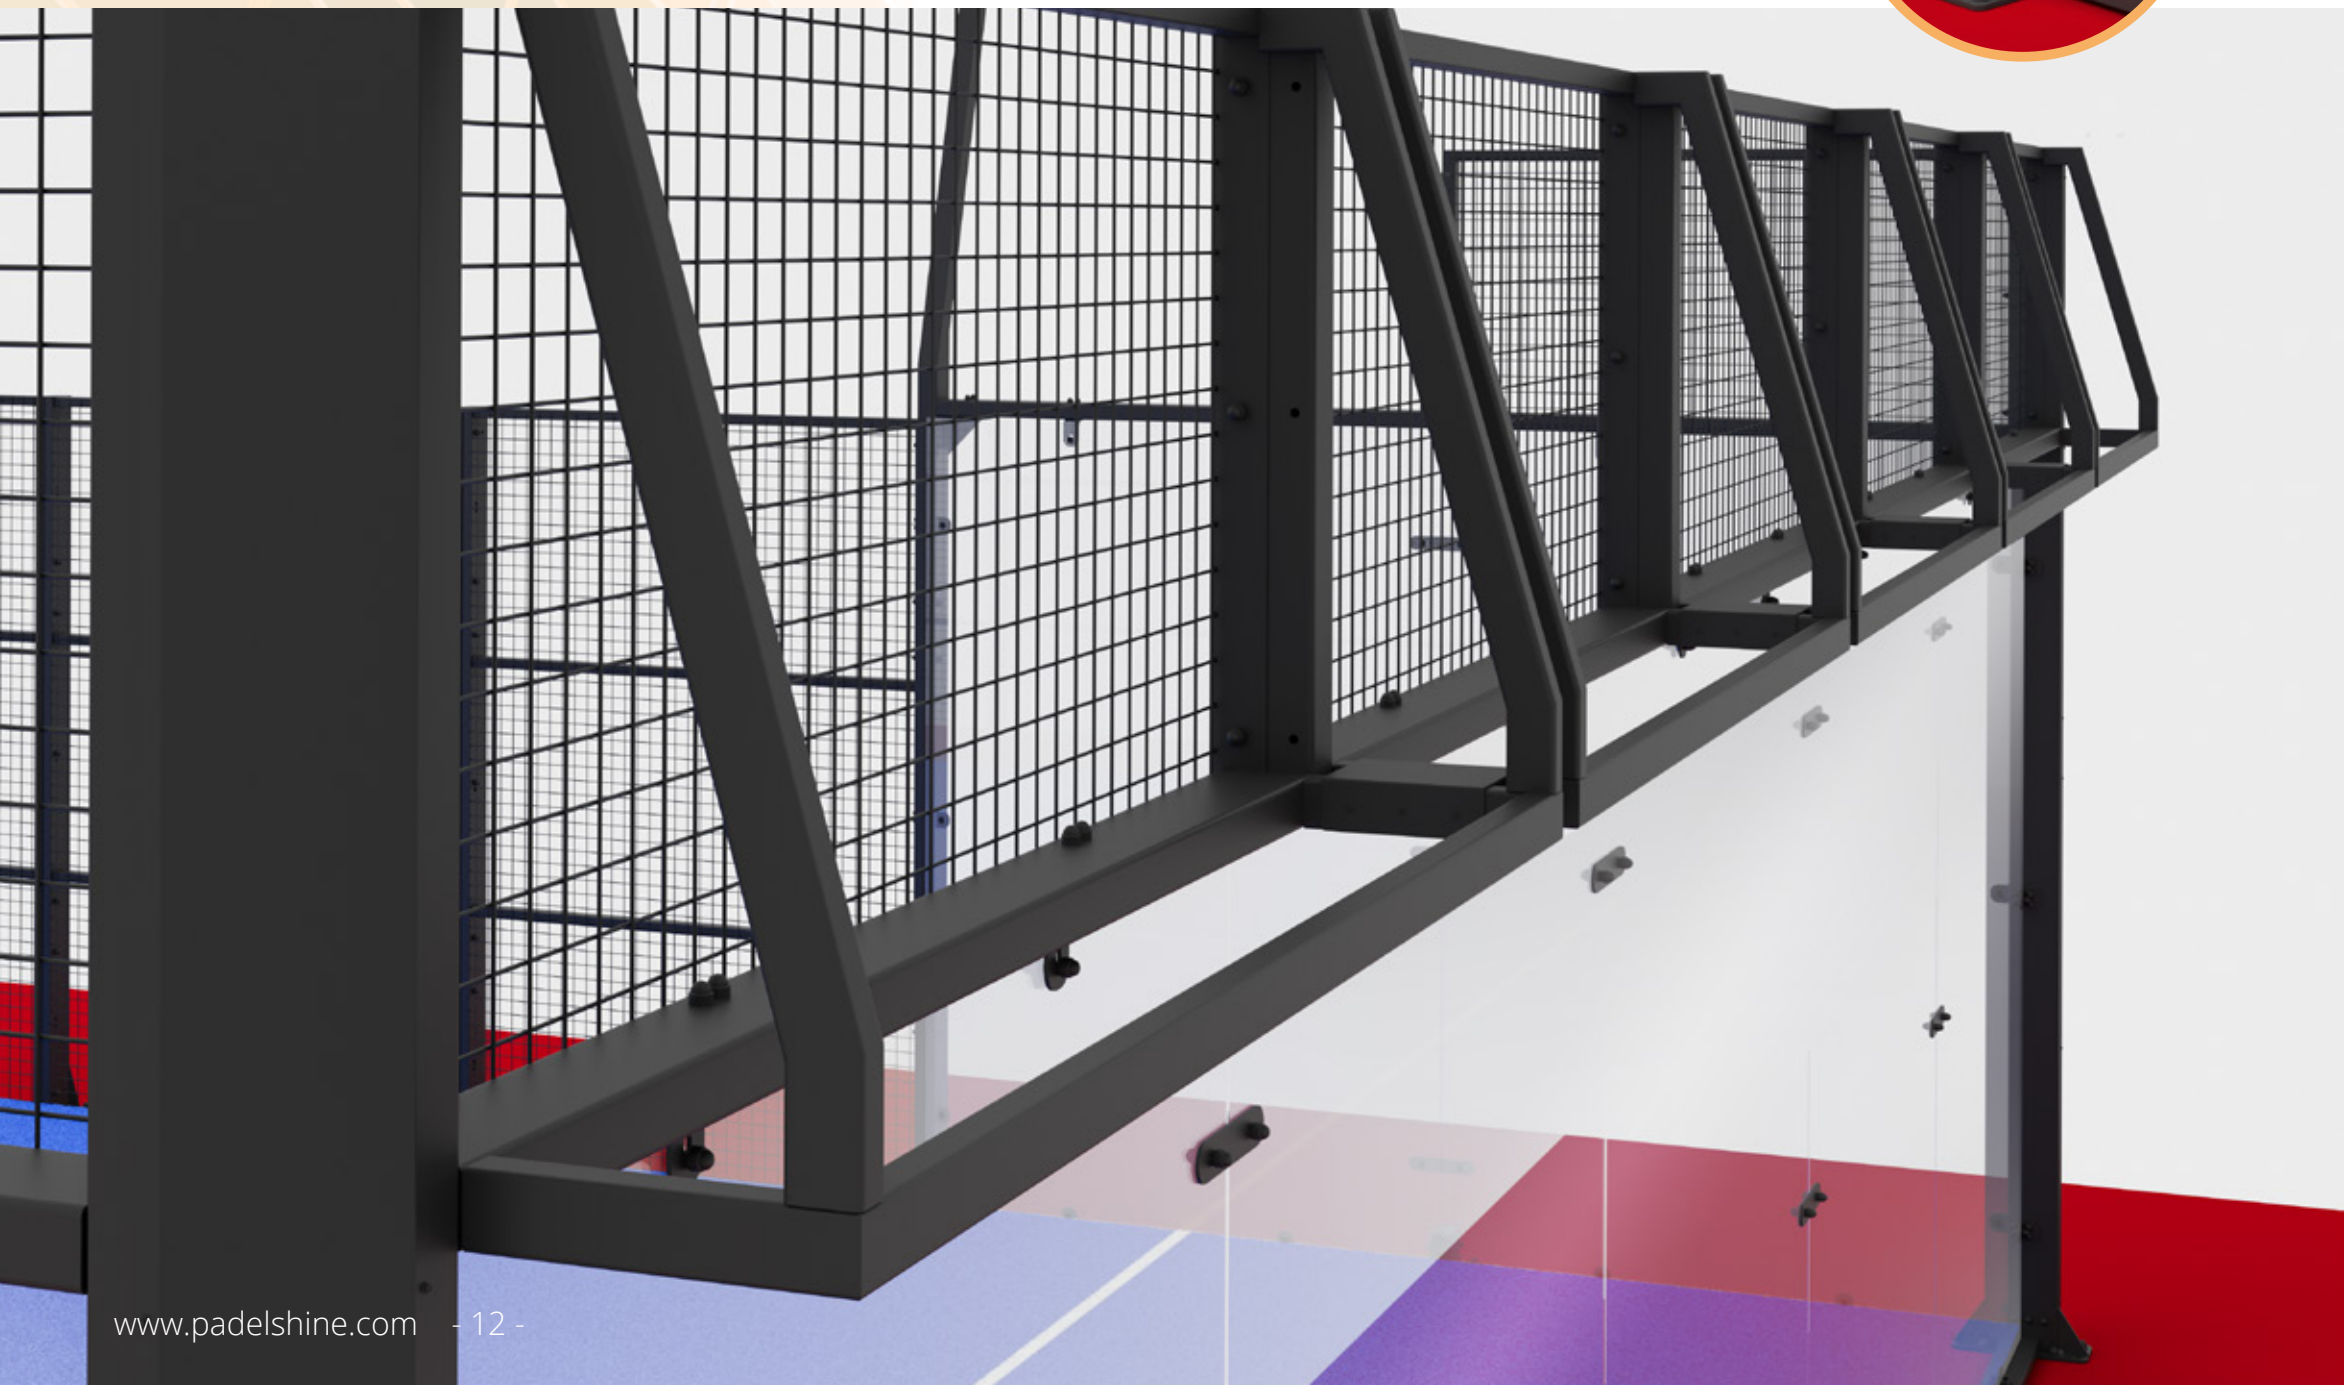

The **PADEL PRO** classic model is designed for padel enthusiasts and professionals alike, offering unmatched quality, durability, and performance. With a focus on superior craftsmanship and state-of-the-art materials, this court is perfect for both recreational facilities and competitive venues.

PADEL MEGAVISION

The Panoramic Padel Court by PADEL SHINE

Uninterrupted View, Maximum Performance

Designed by PADEL SHINE, the **PADEL MEGAVISION** represents the pinnacle of modern court design, merging cutting-edge engineering with a stunning, panoramic aesthetic. This special model offers an open, sleek structure that provides players and spectators with an unrivaled visual and playing experience.

Why Choose PADEL MEGAVISION by PADEL SHINE?

PADEL MEGAVISION isn't just a court; it's a visual masterpiece. Designed to revolutionize the padel experience, it combines a stunning panoramic design with professional-grade performance. Ideal for luxury clubs, exclusive venues, and professional tournaments, **PADEL MEGAVISION** by PADEL SHINE elevates the game, offering players and spectators a unique and immersive experience. Its modern and minimalist design makes it the ultimate choice for those seeking both style and functionality.

MEGAVISION

PADEL STAR

The Panoramic Court for Champions

Designed for International Excellence

The **PADEL STAR** is a world-class panoramic court, popular in professional settings and used in international tournaments around the globe. Its open design offers a clear, unobstructed view for spectators while providing top tier playing conditions for athletes.