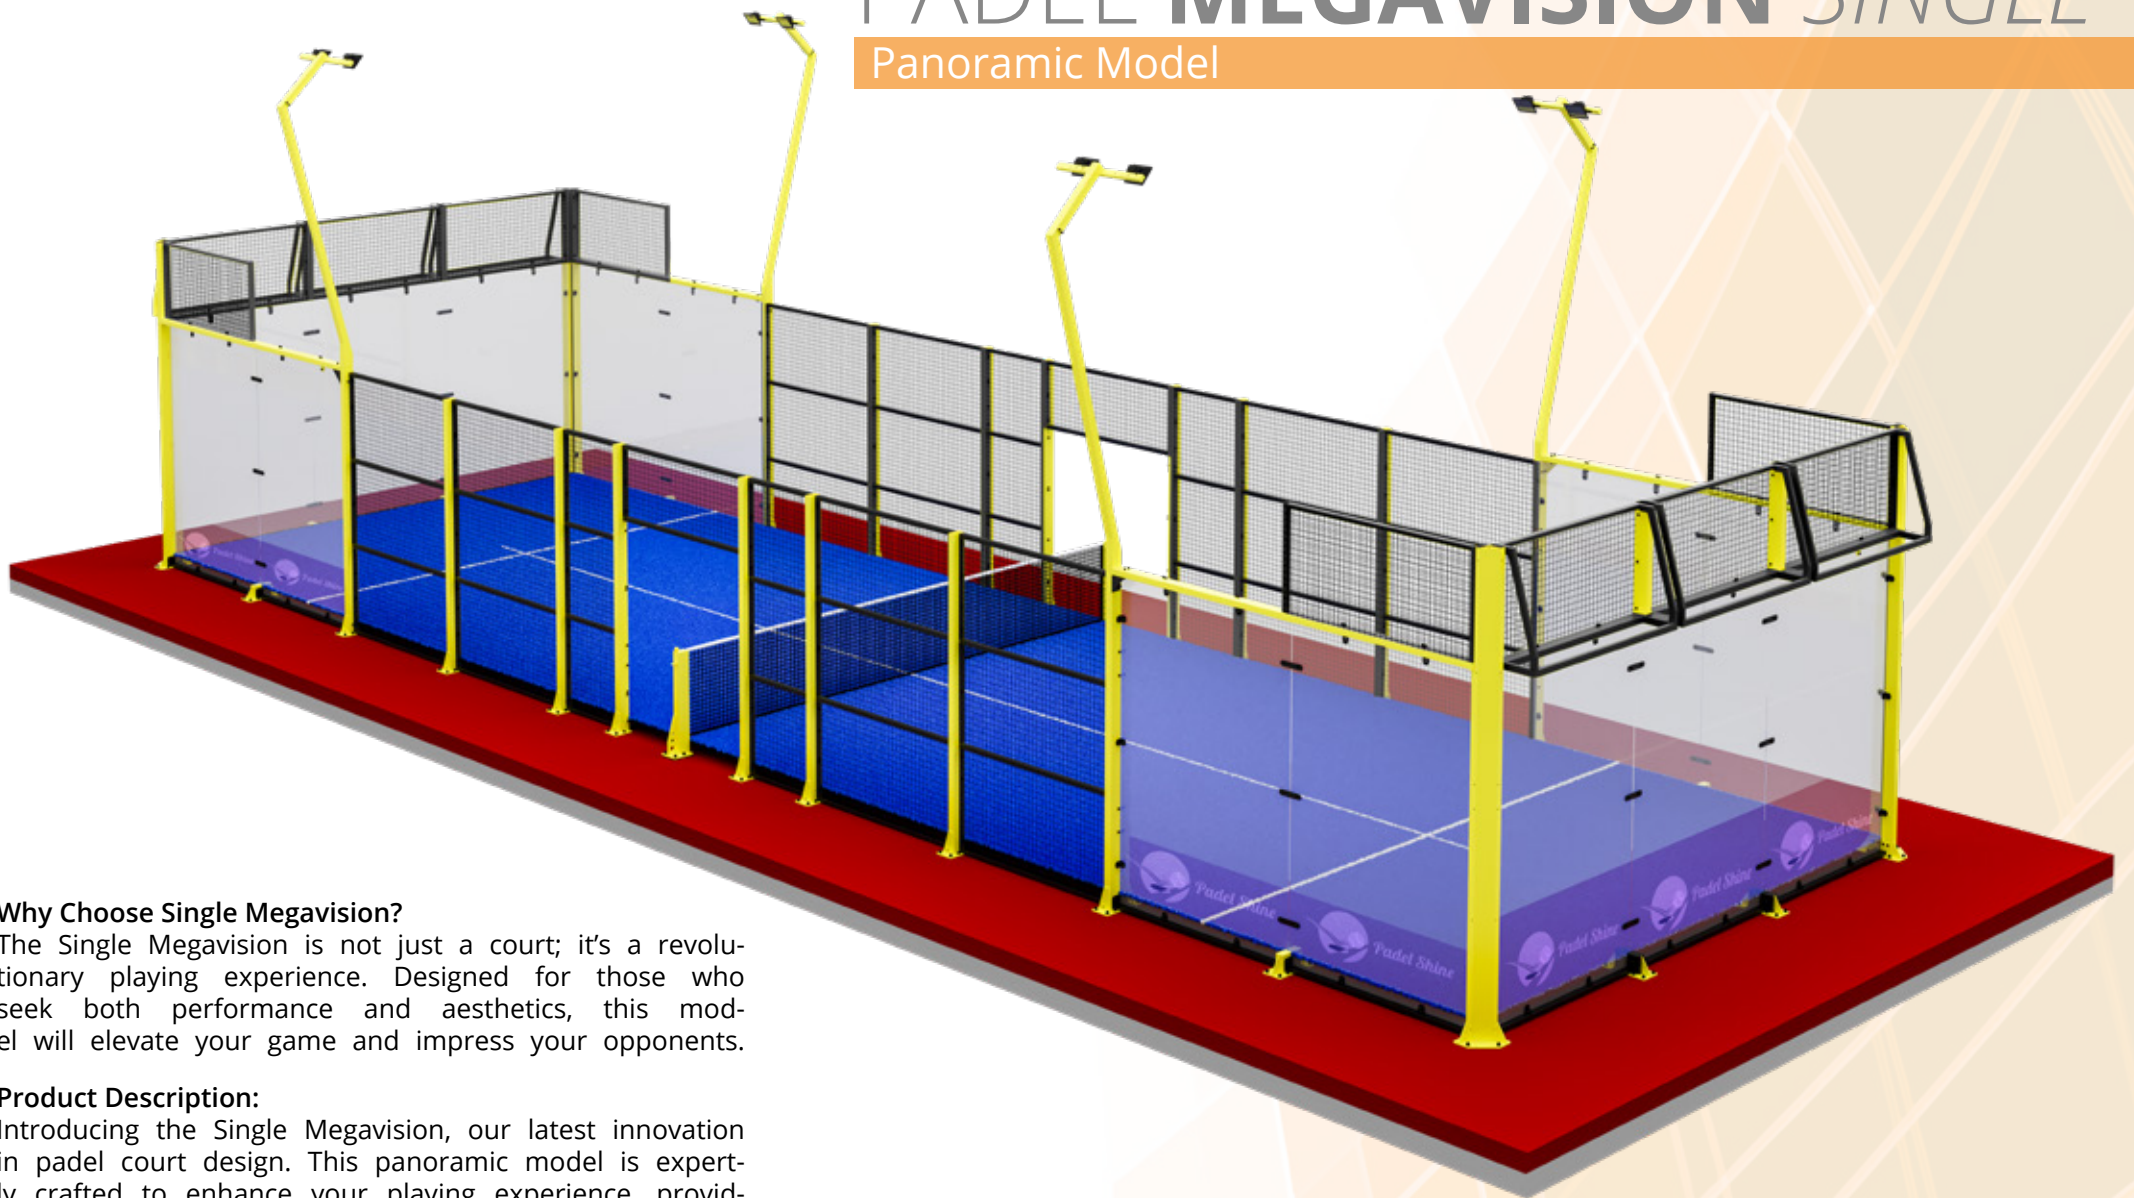

Usage Areas:

- Padel clubs
- Gyms
- Outdoor events

PADEL MEGAVISION SINGLE

Panoramic Model

Why Choose Single Megavision?

The Single Megavision is not just a court; it's a revolutionary playing experience. Designed for those who seek both performance and aesthetics, this model will elevate your game and impress your opponents.

Product Description:

Introducing the Single Megavision, our latest innovation in padel court design. This panoramic model is expertly crafted to enhance your playing experience, providing an immersive view and unparalleled performance.