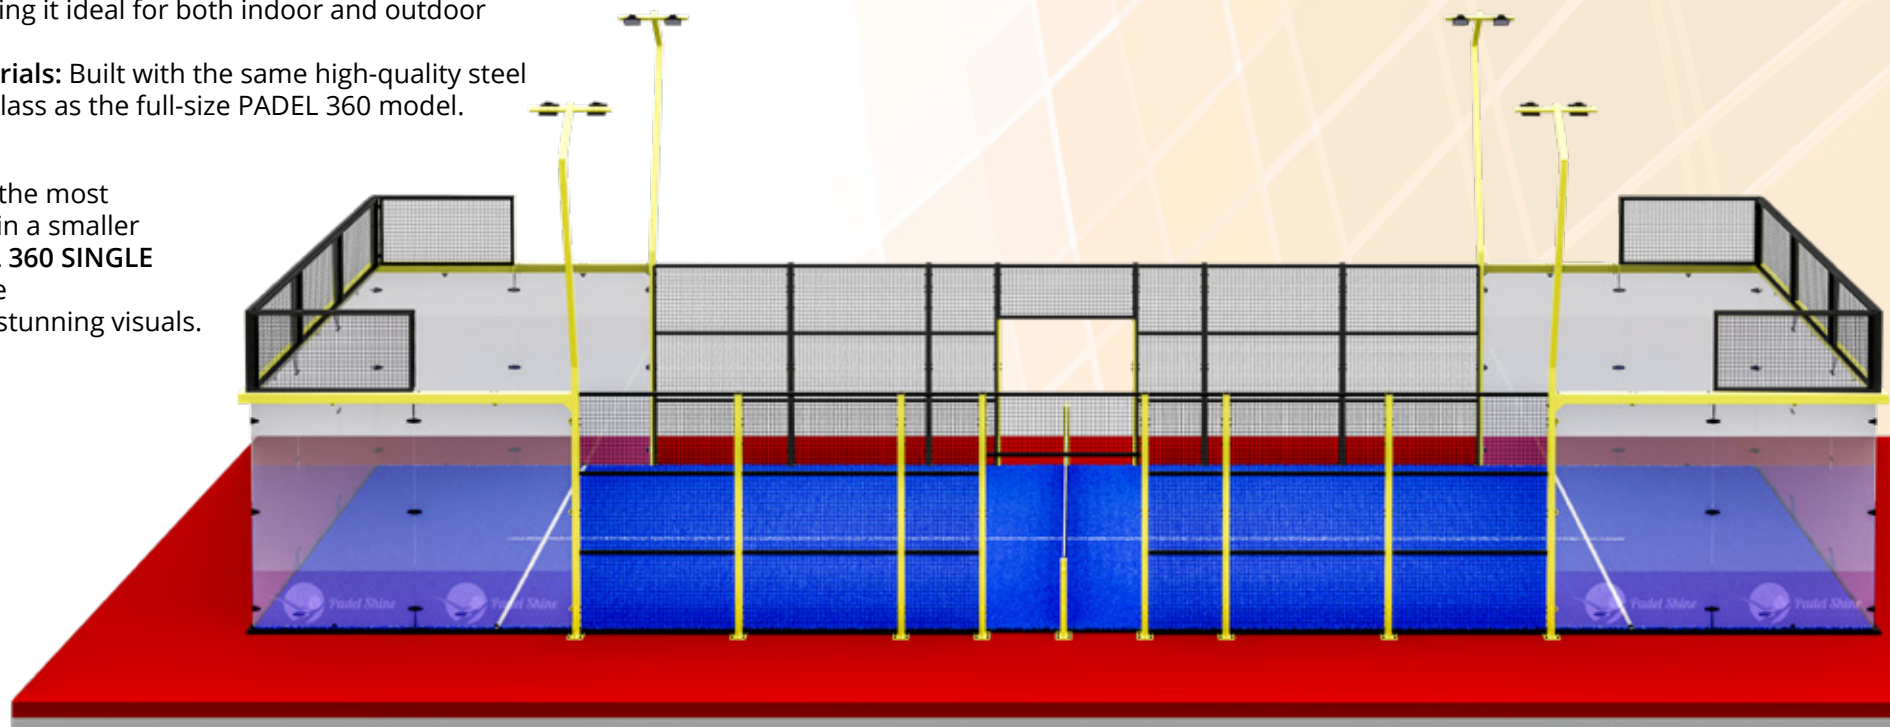

The PADEL 360 SINGLE is the ultimate ultra-panoramic single court, designed for those who want a premium playing experience in a more compact space. This model offers the full 360-degree panoramic view of the PADEL 360 in a single-court format, perfect for high-end private use or boutique clubs.

- **360-Degree Visibility:** Enjoy the full ultra-panoramic view in a compact single-court design.
- **Weather Resistant:** Tested to withstand extreme weather conditions, making it ideal for both indoor and outdoor setups.
- **Premium Materials:** Built with the same high-quality steel and tempered glass as the full-size PADEL 360 model.

For those seeking the most innovative design in a smaller format, the PADEL 360 SINGLE offers cutting-edge performance and stunning visuals.