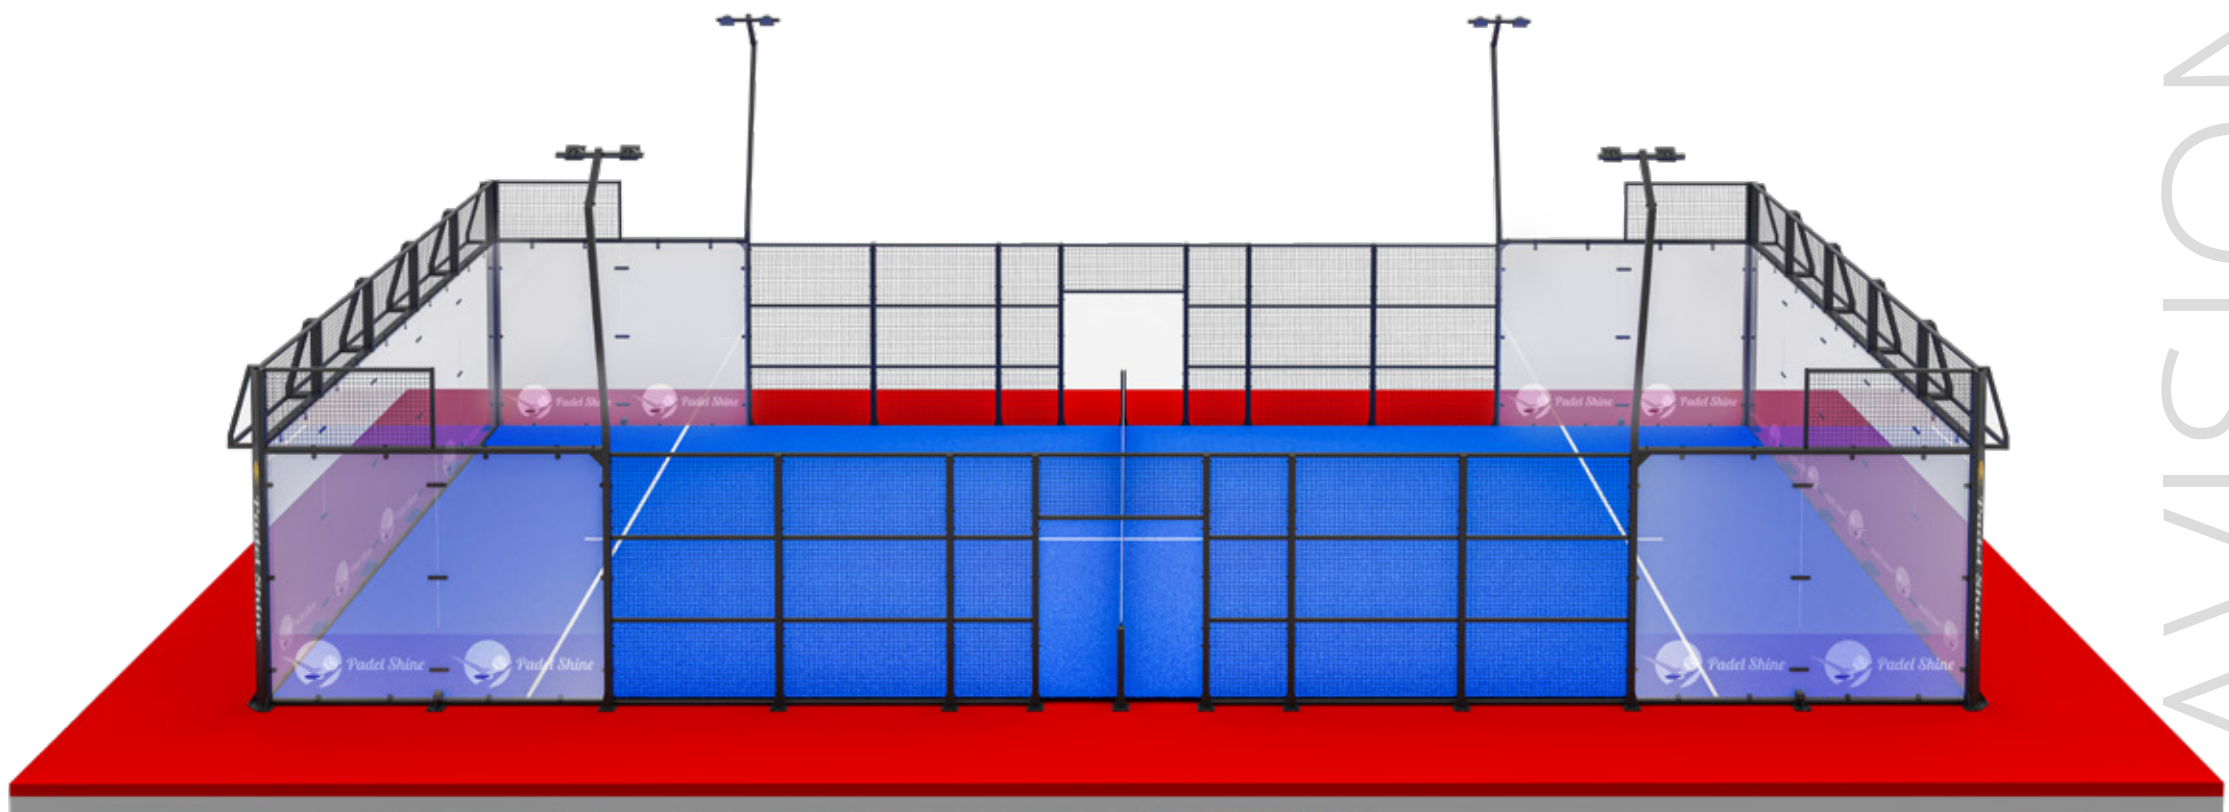

PADEL MEGAVISION

The Panoramic Padel Court by PADEL SHINE

Uninterrupted View, Maximum Performance

Designed by PADEL SHINE, the **PADEL MEGAVISION** represents the pinnacle of modern court design, merging cutting-edge engineering with a stunning, panoramic aesthetic. This special model offers an open, sleek structure that provides players and spectators with an unrivaled visual and playing experience.

Why Choose PADEL MEGAVISION by PADEL SHINE?

PADEL MEGAVISION isn't just a court; it's a visual masterpiece. Designed to revolutionize the padel experience, it combines a stunning panoramic design with professional-grade performance. Ideal for luxury clubs, exclusive venues, and professional tournaments, **PADEL MEGAVISION** by PADEL SHINE elevates the game, offering players and spectators a unique and immersive experience. Its modern and minimalist design makes it the ultimate choice for those seeking both style and functionality.

MEGAVISION

PADEL STAR

The Panoramic Court for Champions

Designed for International Excellence

The **PADEL STAR** is a world-class panoramic court, popular in professional settings and used in international tournaments around the globe. Its open design offers a clear, unobstructed view for spectators while providing top tier playing conditions for athletes.

Why Choose PADEL 360?

PADEL 360 is the future of padel court design, offering unparalleled visibility and performance. Tested for durability and built with precision, this ultra-panoramic model is ideal for venues that want to combine luxury with cutting-edge functionality. Whether for top-tier tournaments or exclusive clubs, PADEL 360 sets a new standard in the padel world.