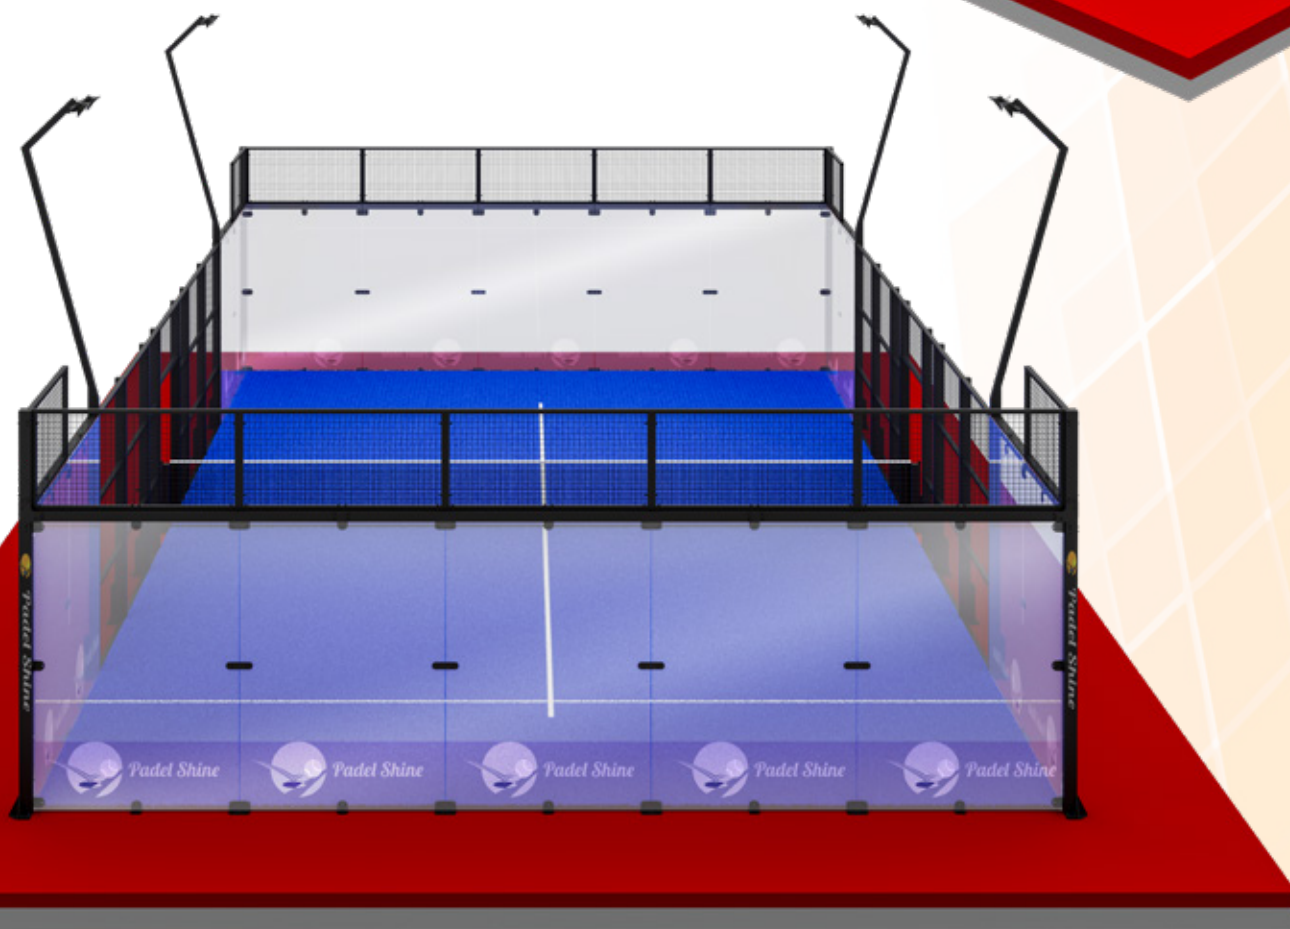

PADEL MEGAVISION

The Panoramic Padel Court by PADEL SHINE

Uninterrupted View, Maximum Performance

Designed by PADEL SHINE, the **PADEL MEGAVISION** represents the pinnacle of modern court design, merging cutting-edge engineering with a stunning, panoramic aesthetic. This special model offers an open, sleek structure that provides players and spectators with an unrivaled visual and playing experience.

MEGAVISION

PADEL STAR

The Panoramic Court for Champions

Designed for International Excellence

The **PADEL STAR** is a world-class panoramic court, popular in professional settings and used in international tournaments around the globe. Its open design offers a clear, unobstructed view for spectators while providing top tier playing conditions for athletes.

Why Choose PADEL STAR?

The PADEL STAR is the go-to choice for international events, offering a perfect balance of design, performance, and ease of installation. Whether for a high-profile tournament or a premium club, this panoramic model guarantees a professional experience. choice for those seeking both style and functionality.

PADEL 360

The Ultra Panoramic Padel Court

Innovation Meets Durability

Introducing the PADEL 360, the latest ultra-panoramic model designed by PADEL SHINE.

This groundbreaking court offers a 360-degree playing experience, combining cutting-edge design with the highest level of performance. Tested in extreme weather conditions and built with premium materials, PADEL 360 ensures both resilience and elegance in any environment.