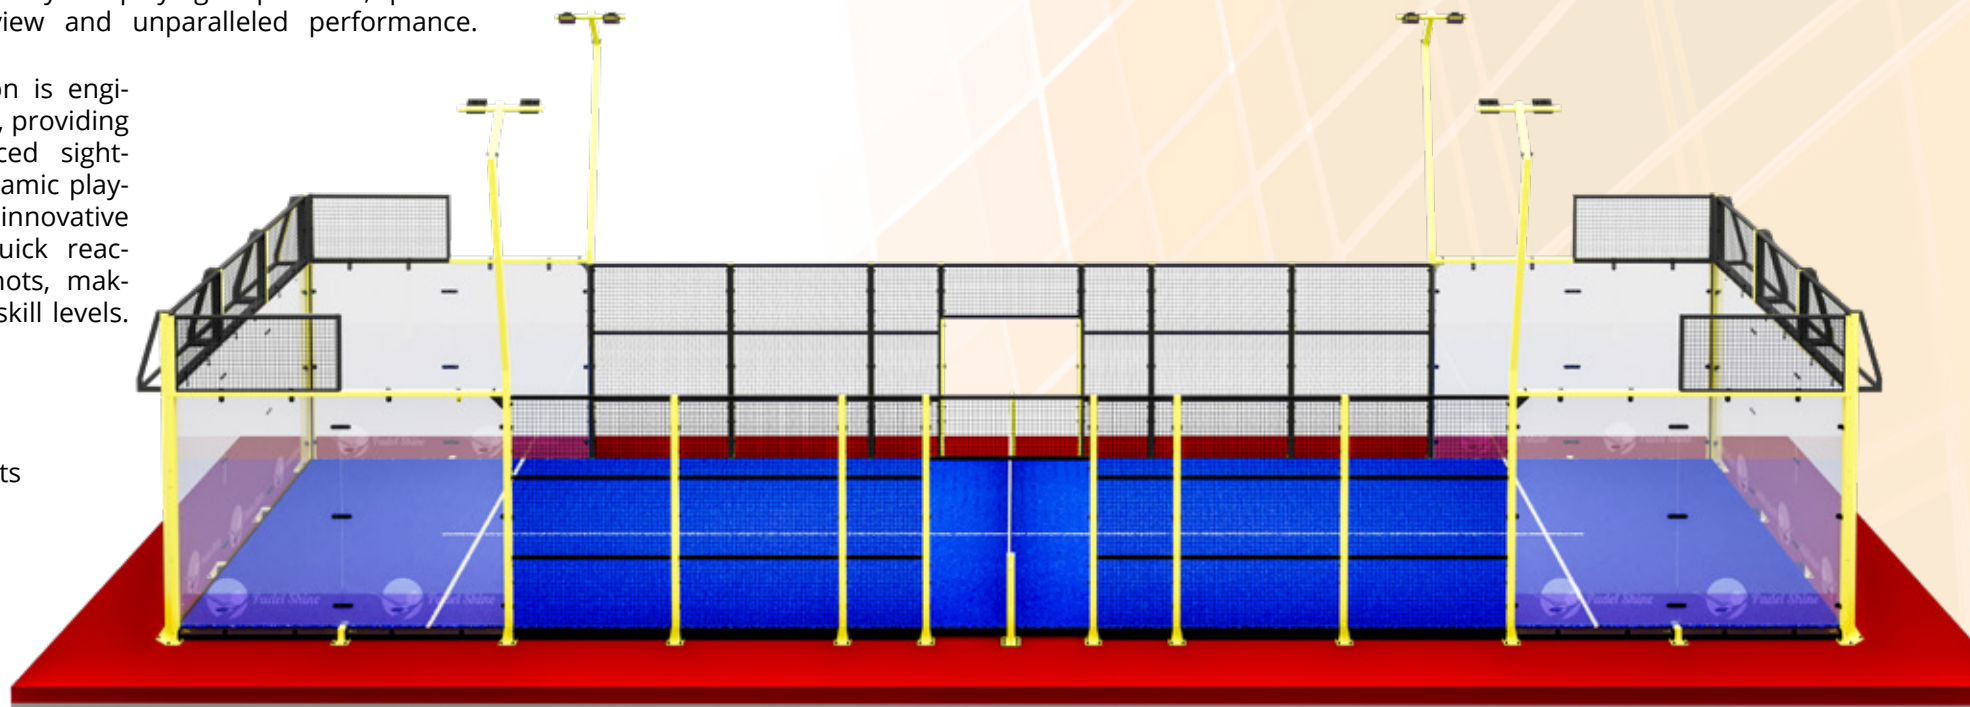

Usage Areas:

- Padel clubs
- Sports complexes
- Outdoor tournaments