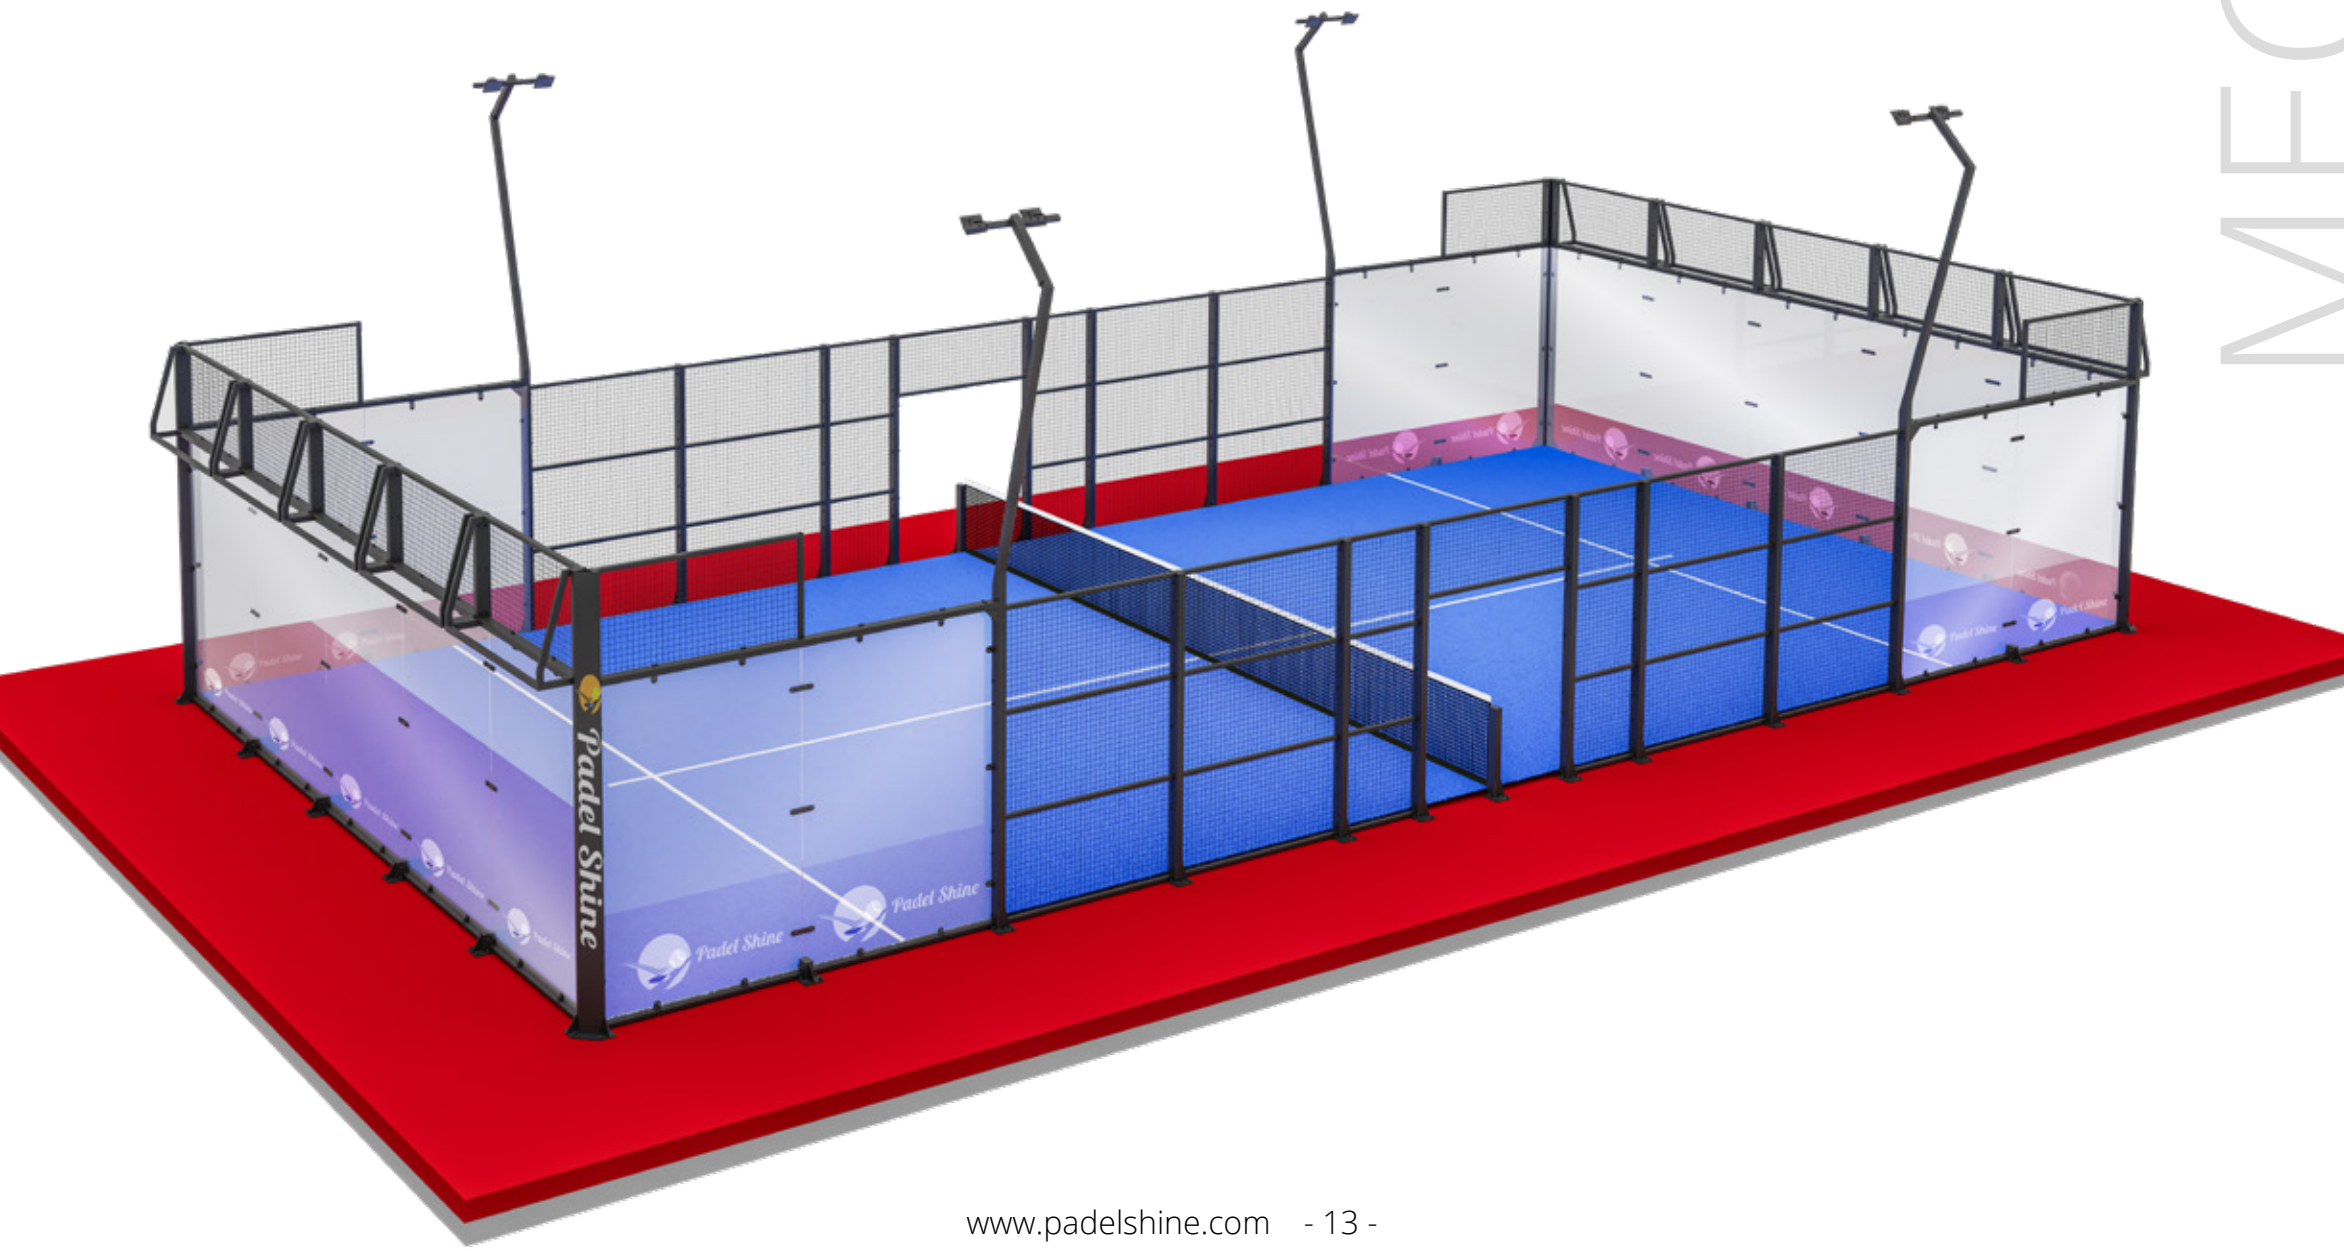

PADEL MEGAVISION

The Panoramic Padel Court by PADEL SHINE

Uninterrupted View, Maximum Performance

Designed by PADEL SHINE, the **PADEL MEGAVISION** represents the pinnacle of modern court design, merging cutting-edge engineering with a stunning, panoramic aesthetic. This special model offers an open, sleek structure that provides players and spectators with an unrivaled visual and playing experience.

Why Choose PADEL MEGAVISION by PADEL SHINE?

PADEL MEGAVISION isn't just a court; it's a visual masterpiece. Designed to revolutionize the padel experience, it combines a stunning panoramic design with professional-grade performance. Ideal for luxury clubs, exclusive venues, and professional tournaments, **PADEL MEGAVISION** by PADEL SHINE elevates the game, offering players and spectators a unique and immersive experience. Its modern and minimalist design makes it the ultimate choice for those seeking both style and functionality.

MEGAVISION

PADEL STAR

The Panoramic Court for Champions

Designed for International Excellence

The **PADEL STAR** is a world-class panoramic court, popular in professional settings and used in international tournaments around the globe. Its open design offers a clear, unobstructed view for spectators while providing top tier playing conditions for athletes.

PADEL 360

The Ultra Panoramic Padel Court

Innovation Meets Durability

Introducing the PADEL 360, the latest ultra-panoramic model designed by PADEL SHINE.

This groundbreaking court offers a 360-degree playing experience, combining cutting-edge design with the highest level of performance. Tested in extreme weather conditions and built with premium materials, PADEL 360 ensures both resilience and elegance in any environment.