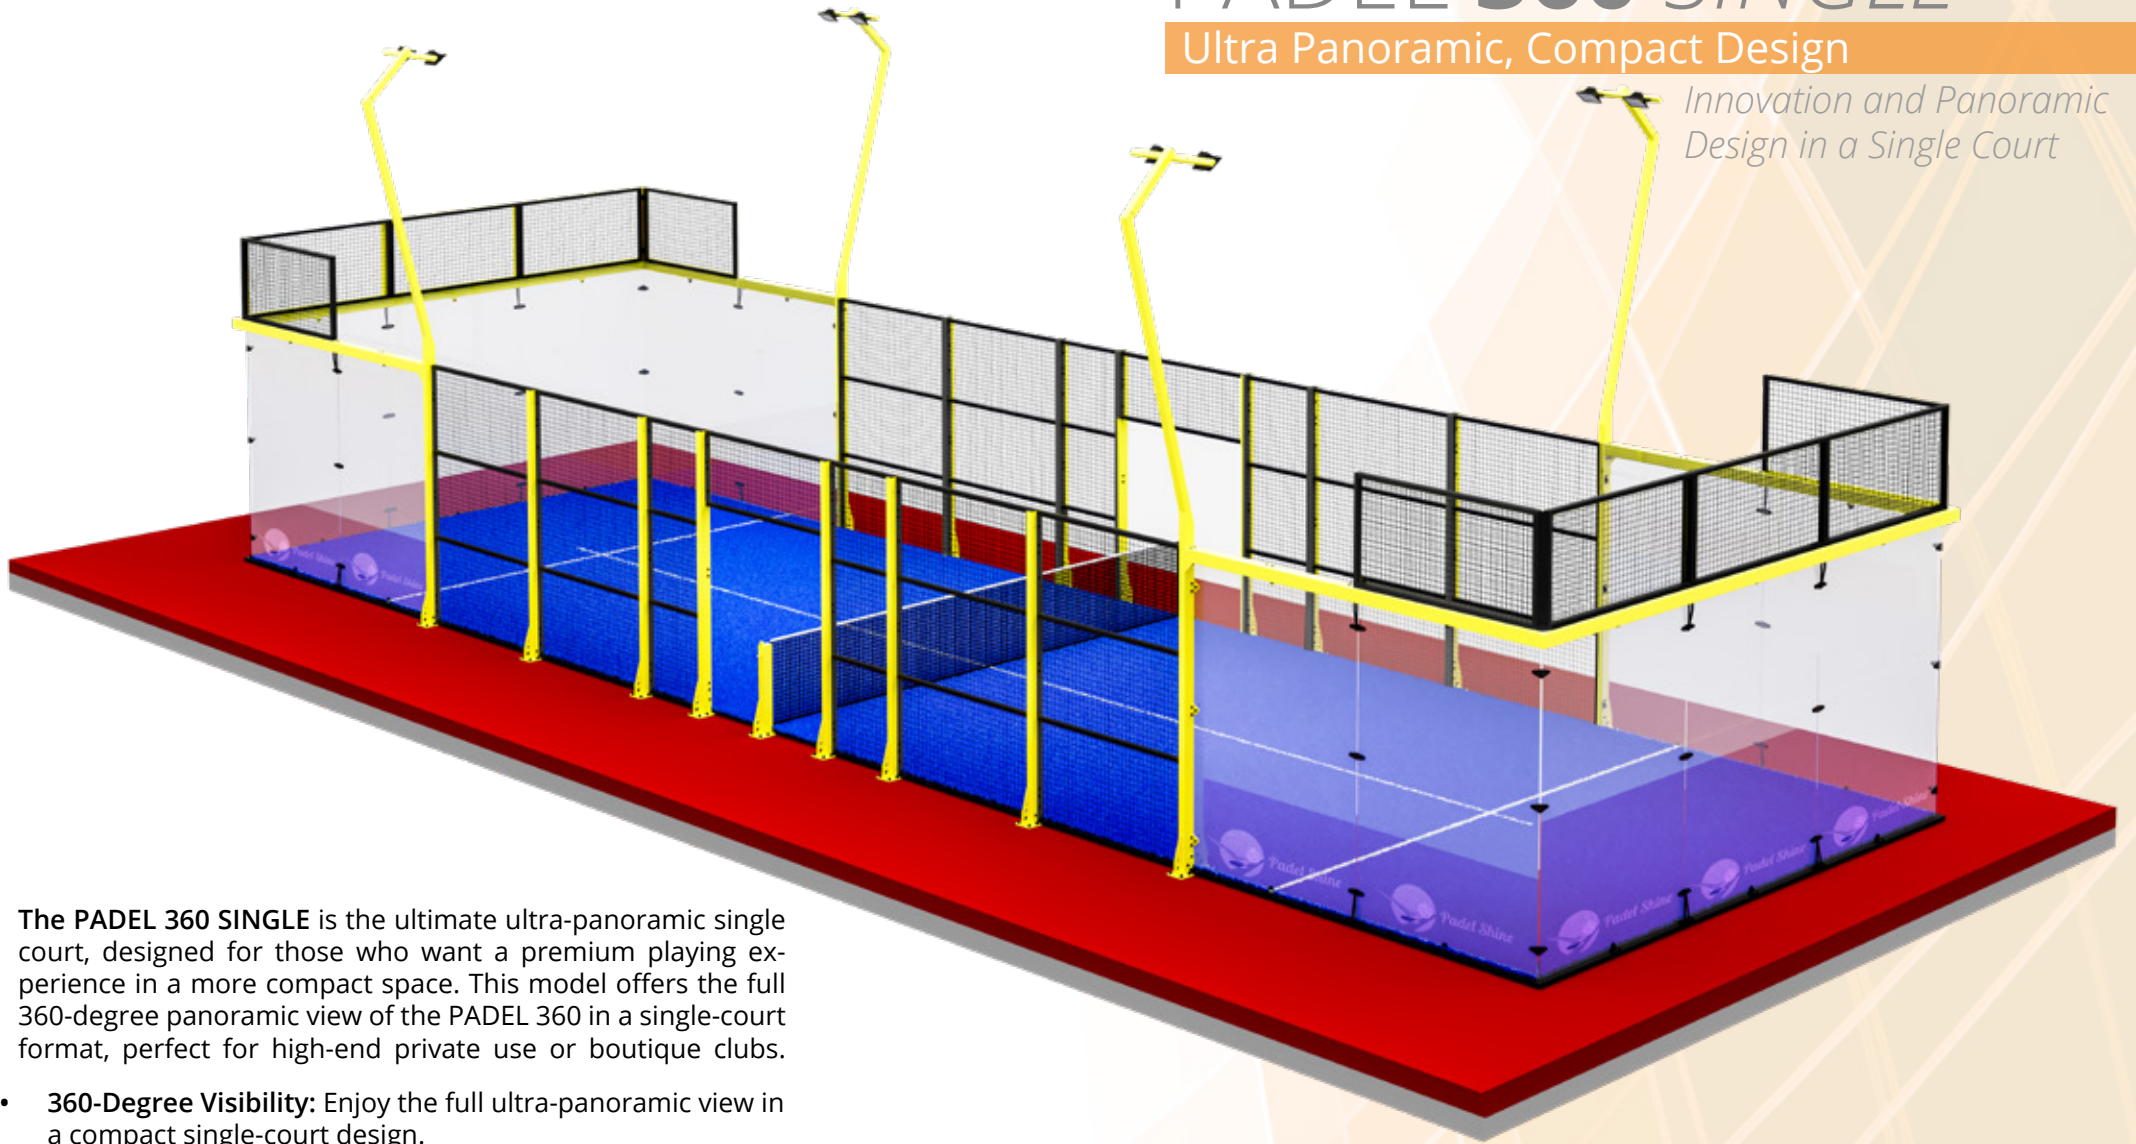

- **Tournament-Level Play:**

Designed to meet the same high standards as the full-size **PADEL STAR**, now available in a smaller size.

- **Quick Installation:** Engineered for fast assembly and easy maintenance, perfect for smaller venues.

- **Durable Panoramic Design:** Features clear glass panels and strong galvanized steel for long-lasting use.

The **PADEL STAR SINGLE** offers a professional playing experience in a single-court design, ideal for smaller spaces or private use.

PADEL 360 SINGLE

Ultra Panoramic, Compact Design

Innovation and Panoramic Design in a Single Court

The PADEL 360 SINGLE is the ultimate ultra-panoramic single court, designed for those who want a premium playing experience in a more compact space. This model offers the full 360-degree panoramic view of the PADEL 360 in a single-court format, perfect for high-end private use or boutique clubs.

- **360-Degree Visibility:** Enjoy the full ultra-panoramic view in a compact single-court design.
- **Weather Resistant:** Tested to withstand extreme weather conditions, making it ideal for both indoor and outdoor setups.
- **Premium Materials:** Built with the same high-quality steel and tempered glass as the full-size PADEL 360 model.