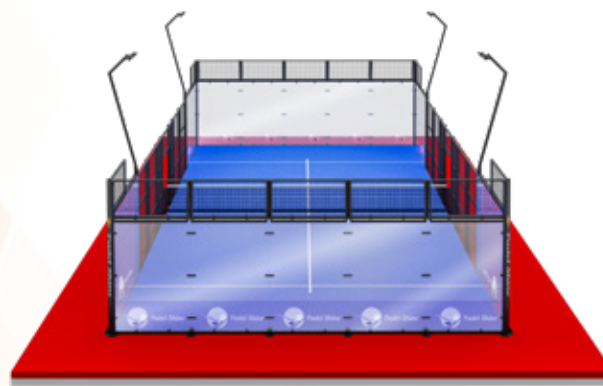

PADEL 360 SINGLE

Ultra Panoramic, Compact Design

Innovation and Panoramic Design in a Single Court

The PADEL 360 SINGLE is the ultimate ultra-panoramic single court, designed for those who want a premium playing experience in a more compact space. This model offers the full 360-degree panoramic view of the PADEL 360 in a single-court format, perfect for high-end private use or boutique clubs.

- **360-Degree Visibility:** Enjoy the full ultra-panoramic view in a compact single-court design.
- **Weather Resistant:** Tested to withstand extreme weather conditions, making it ideal for both indoor and outdoor setups.
- **Premium Materials:** Built with the same high-quality steel and tempered glass as the full-size PADEL 360 model.

For those seeking the most innovative design in a smaller format, the PADEL 360 SINGLE offers cutting-edge performance and stunning visuals.

PADEL ROOFS

PADEL ROOFS

LIGHTING SYSTEM

PADEL **PRO**

PADEL **MEGAVISION**