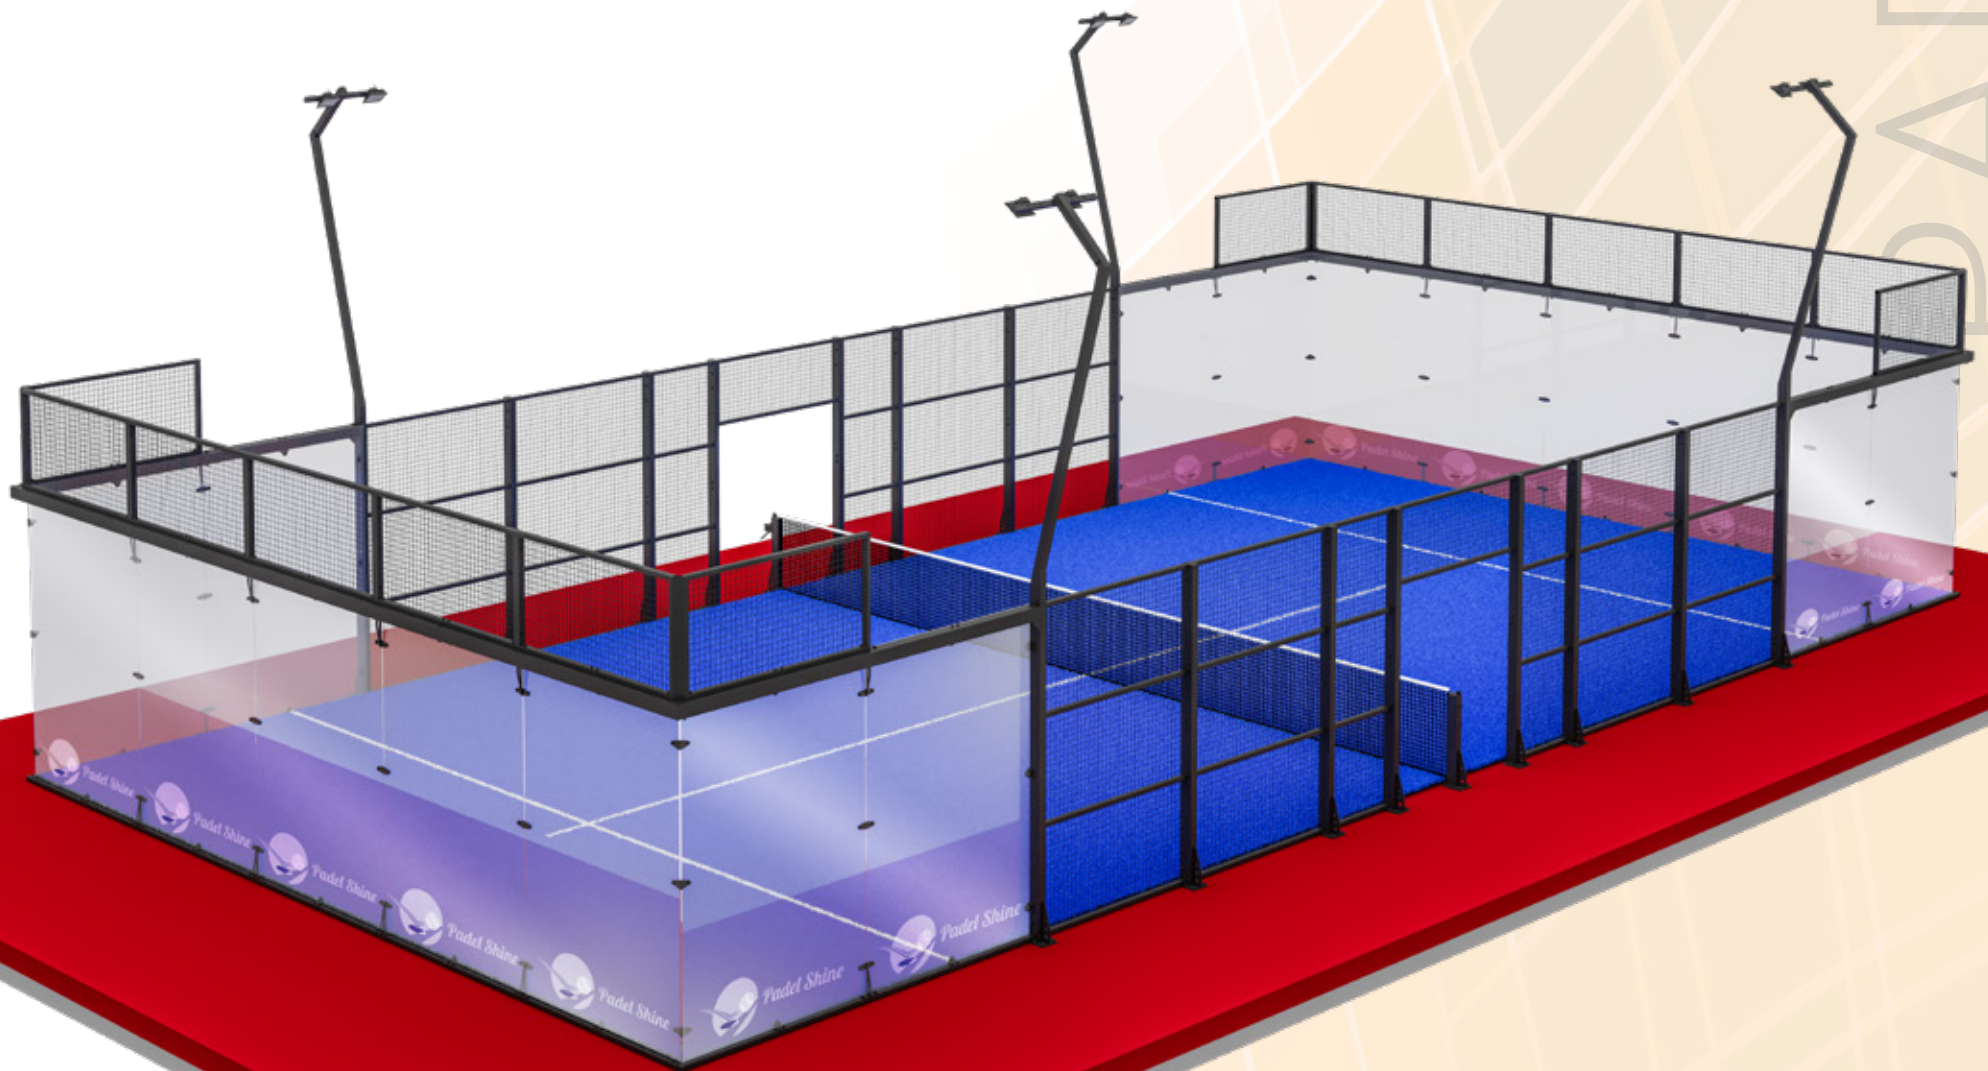

MEGAVISION

PADEL STAR

The Panoramic Court for Champions

Designed for International Excellence

The **PADEL STAR** is a world-class panoramic court, popular in professional settings and used in international tournaments around the globe. Its open design offers a clear, unobstructed view for spectators while providing top tier playing conditions for athletes.

PADEL 360

The Ultra Panoramic Padel Court

Innovation Meets Durability

Introducing the PADEL 360, the latest ultra-panoramic model designed by PADEL SHINE.

This groundbreaking court offers a 360-degree playing experience, combining cutting-edge design with the highest level of performance. Tested in extreme weather conditions and built with premium materials, PADEL 360 ensures both resilience and elegance in any environment.

Why Choose PADEL 360?

PADEL 360 is the future of padel court design, offering unparalleled visibility and performance. Tested for durability and built with precision, this ultra-panoramic model is ideal for venues that want to combine luxury with cutting-edge functionality. Whether for top-tier tournaments or exclusive clubs, PADEL 360 sets a new standard in the padel world.

PADBOL

The Fusion of Football and Padel

Dynamic, Fast-Paced, and Highly Engaging

Padbol is a thrilling, fast-paced sport that combines elements of football (soccer) and padel, creating a unique and energetic game loved by players of all ages and skill levels. Played on a smaller court with walls, Padbol allows players to use their feet, head, and body to pass, hit, and score. The game's innovative blend of skills makes it a fun and challenging experience, perfect for those who love both football and racket sports.