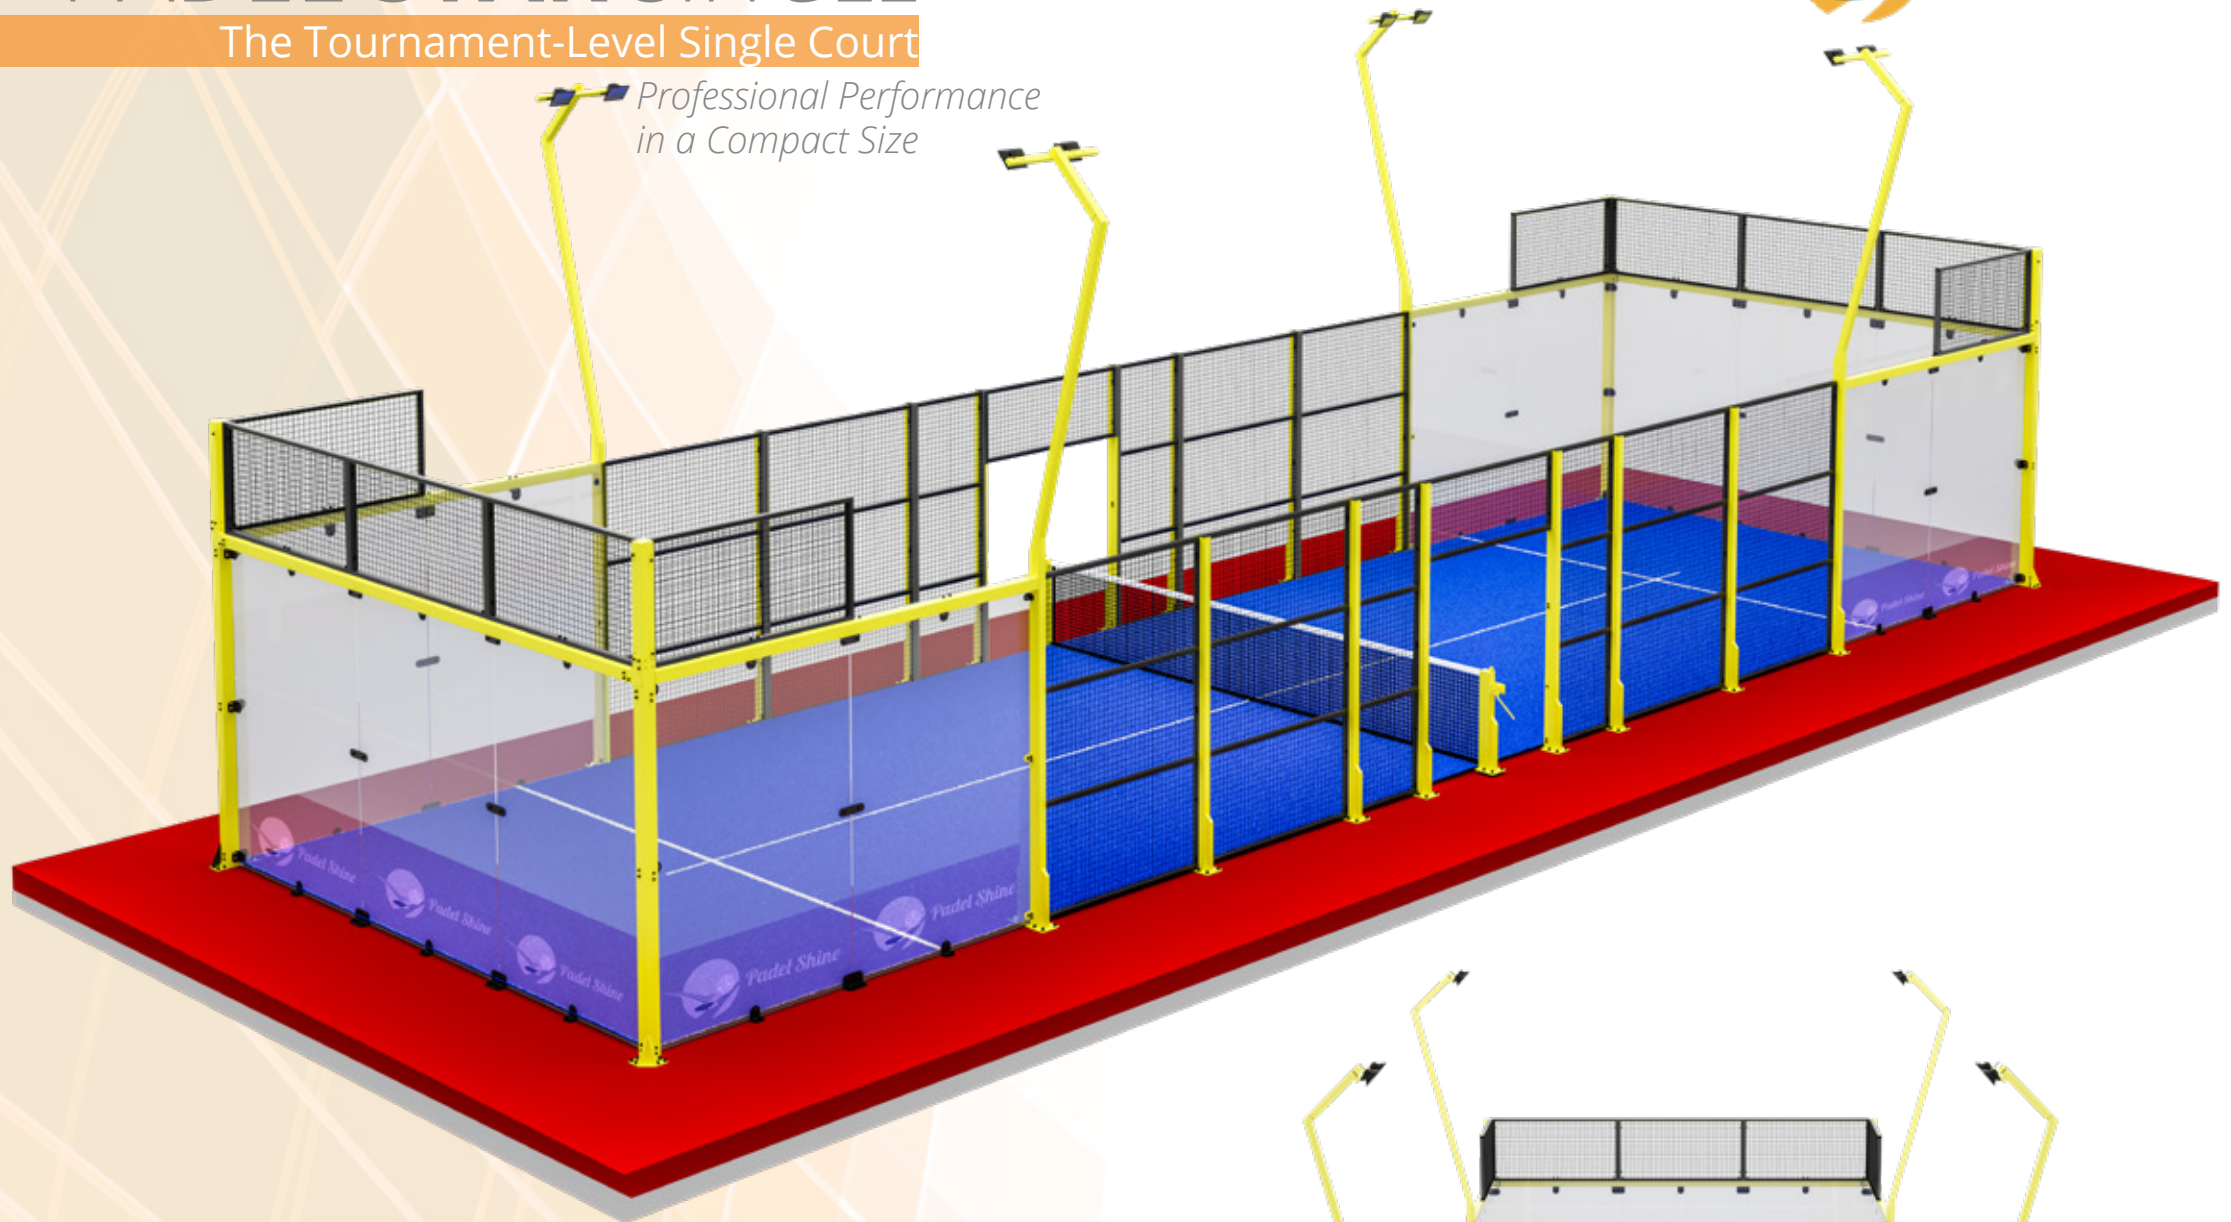

Usage Areas:

- Padel clubs
- Sports complexes
- Outdoor tournaments

PADEL STAR SINGLE

The Tournament-Level Single Court

*Professional Performance
in a Compact Size*

The **PADEL STAR SINGLE** is the perfect choice for venues or individuals looking for a tournament-quality court in a single format. This model delivers the same professional-grade construction as the full **PADEL STAR** model, but in a more compact and space-efficient design, making it easy to install and maintain.

- **Tournament-Level Play:**

Designed to meet the same high standards as the full-size **PADEL STAR**, now available in a smaller size.

- **Quick Installation:** Engineered for fast assembly and easy maintenance, perfect for smaller venues.

- **Durable Panoramic Design:** Features clear glass panels and strong galvanized steel for long-lasting use.

The **PADEL STAR SINGLE** offers a professional playing experience in a single-court design, ideal for smaller spaces or private use.

PADEL 360 SINGLE

Ultra Panoramic, Compact Design

Innovation and Panoramic Design in a Single Court

The PADEL 360 SINGLE is the ultimate ultra-panoramic single court, designed for those who want a premium playing experience in a more compact space. This model offers the full 360-degree panoramic view of the PADEL 360 in a single-court format, perfect for high-end private use or boutique clubs.