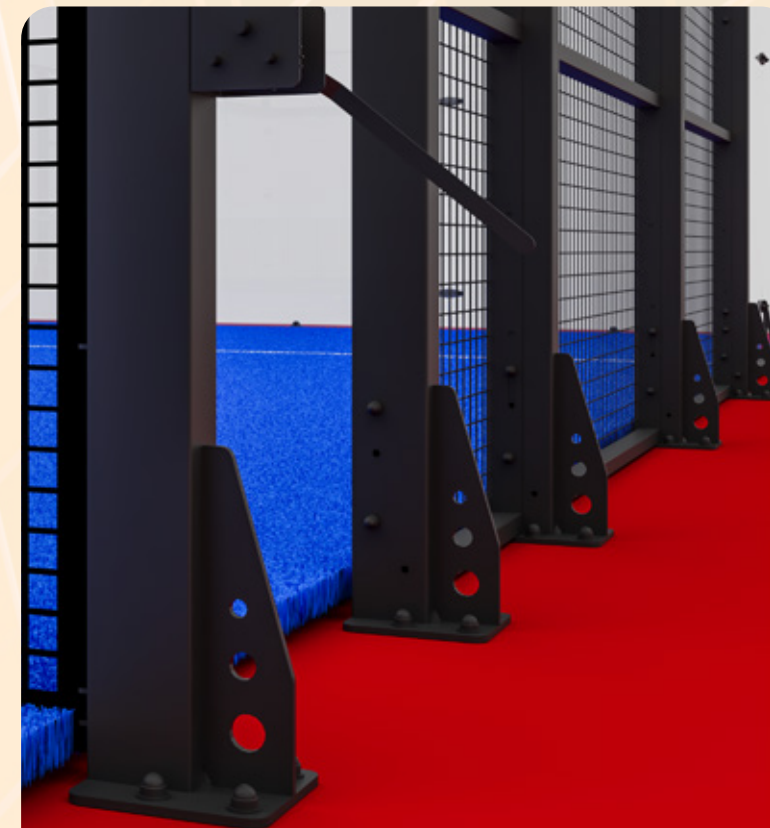

MEGAVISION

PADEL STAR

The Panoramic Court for Champions

Designed for International Excellence

The **PADEL STAR** is a world-class panoramic court, popular in professional settings and used in international tournaments around the globe. Its open design offers a clear, unobstructed view for spectators while providing top tier playing conditions for athletes.

PADEL 360

The Ultra Panoramic Padel Court

Innovation Meets Durability

Introducing the PADEL 360, the latest ultra-panoramic model designed by PADEL SHINE.

This groundbreaking court offers a 360-degree playing experience, combining cutting-edge design with the highest level of performance. Tested in extreme weather conditions and built with premium materials, PADEL 360 ensures both resilience and elegance in any environment.

Why Choose PADEL 360?

PADEL 360 is the future of padel court design, offering unparalleled visibility and performance. Tested for durability and built with precision, this ultra-panoramic model is ideal for venues that want to combine luxury with cutting-edge functionality. Whether for top-tier tournaments or exclusive clubs, PADEL 360 sets a new standard in the padel world.