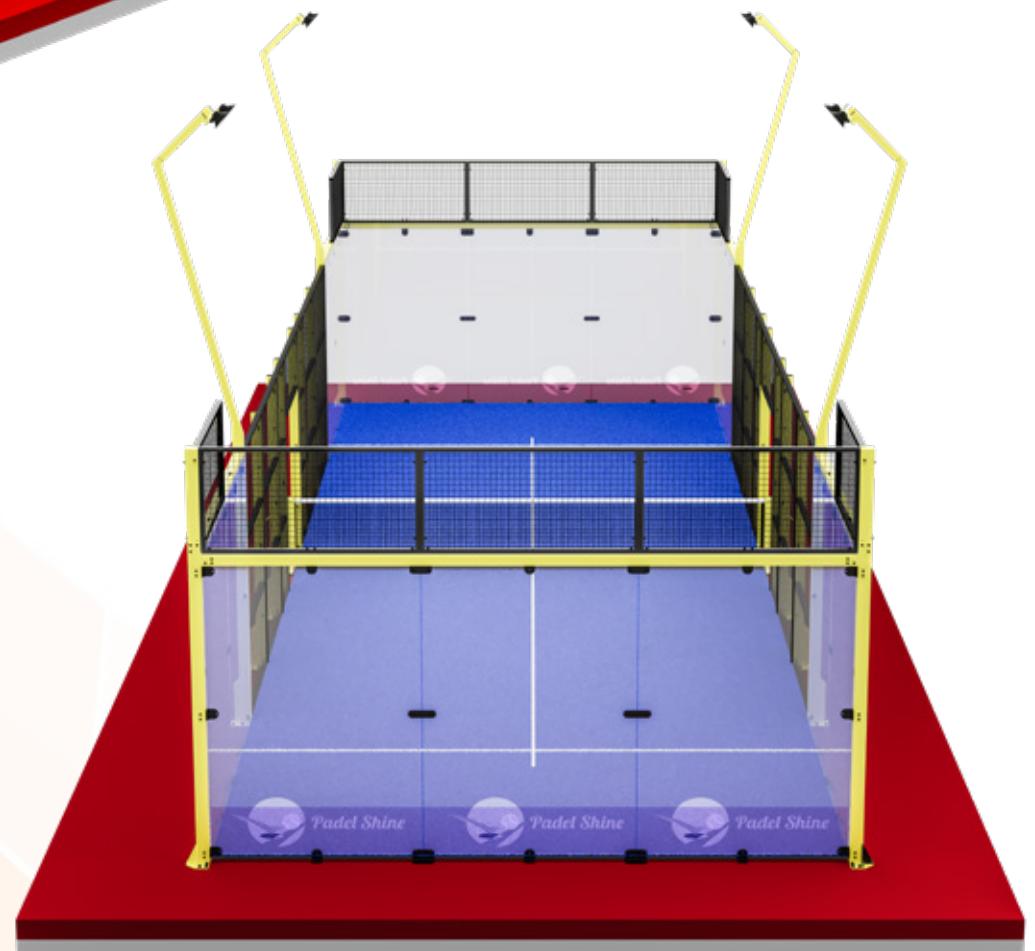

- **Tournament-Level Play:**

Designed to meet the same high standards as the full-size **PADEL STAR**, now available in a smaller size.

- **Quick Installation:** Engineered for fast assembly and easy maintenance, perfect for smaller venues.

- **Durable Panoramic Design:** Features clear glass panels and strong galvanized steel for long-lasting use.

The **PADEL STAR SINGLE** offers a professional playing experience in a single-court design, ideal for smaller spaces or private use.