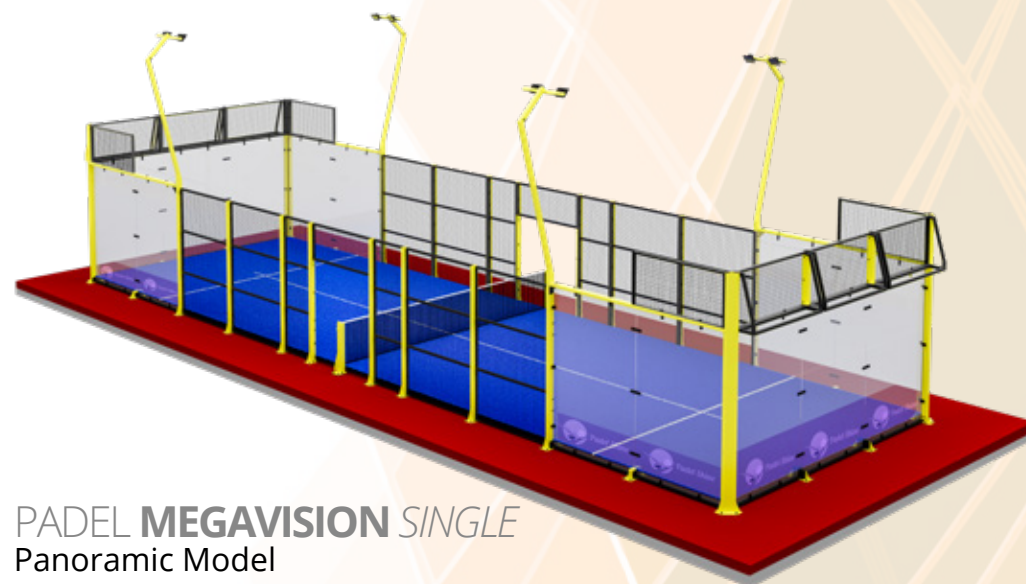

PADEL **MEGAVISION SINGLE**
Panoramic Model