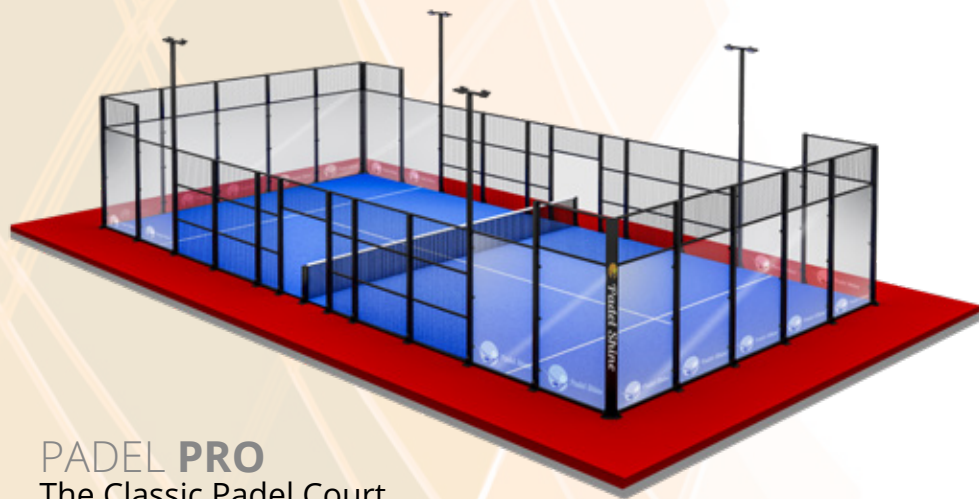

PADEL PRO
The Classic Padel Court