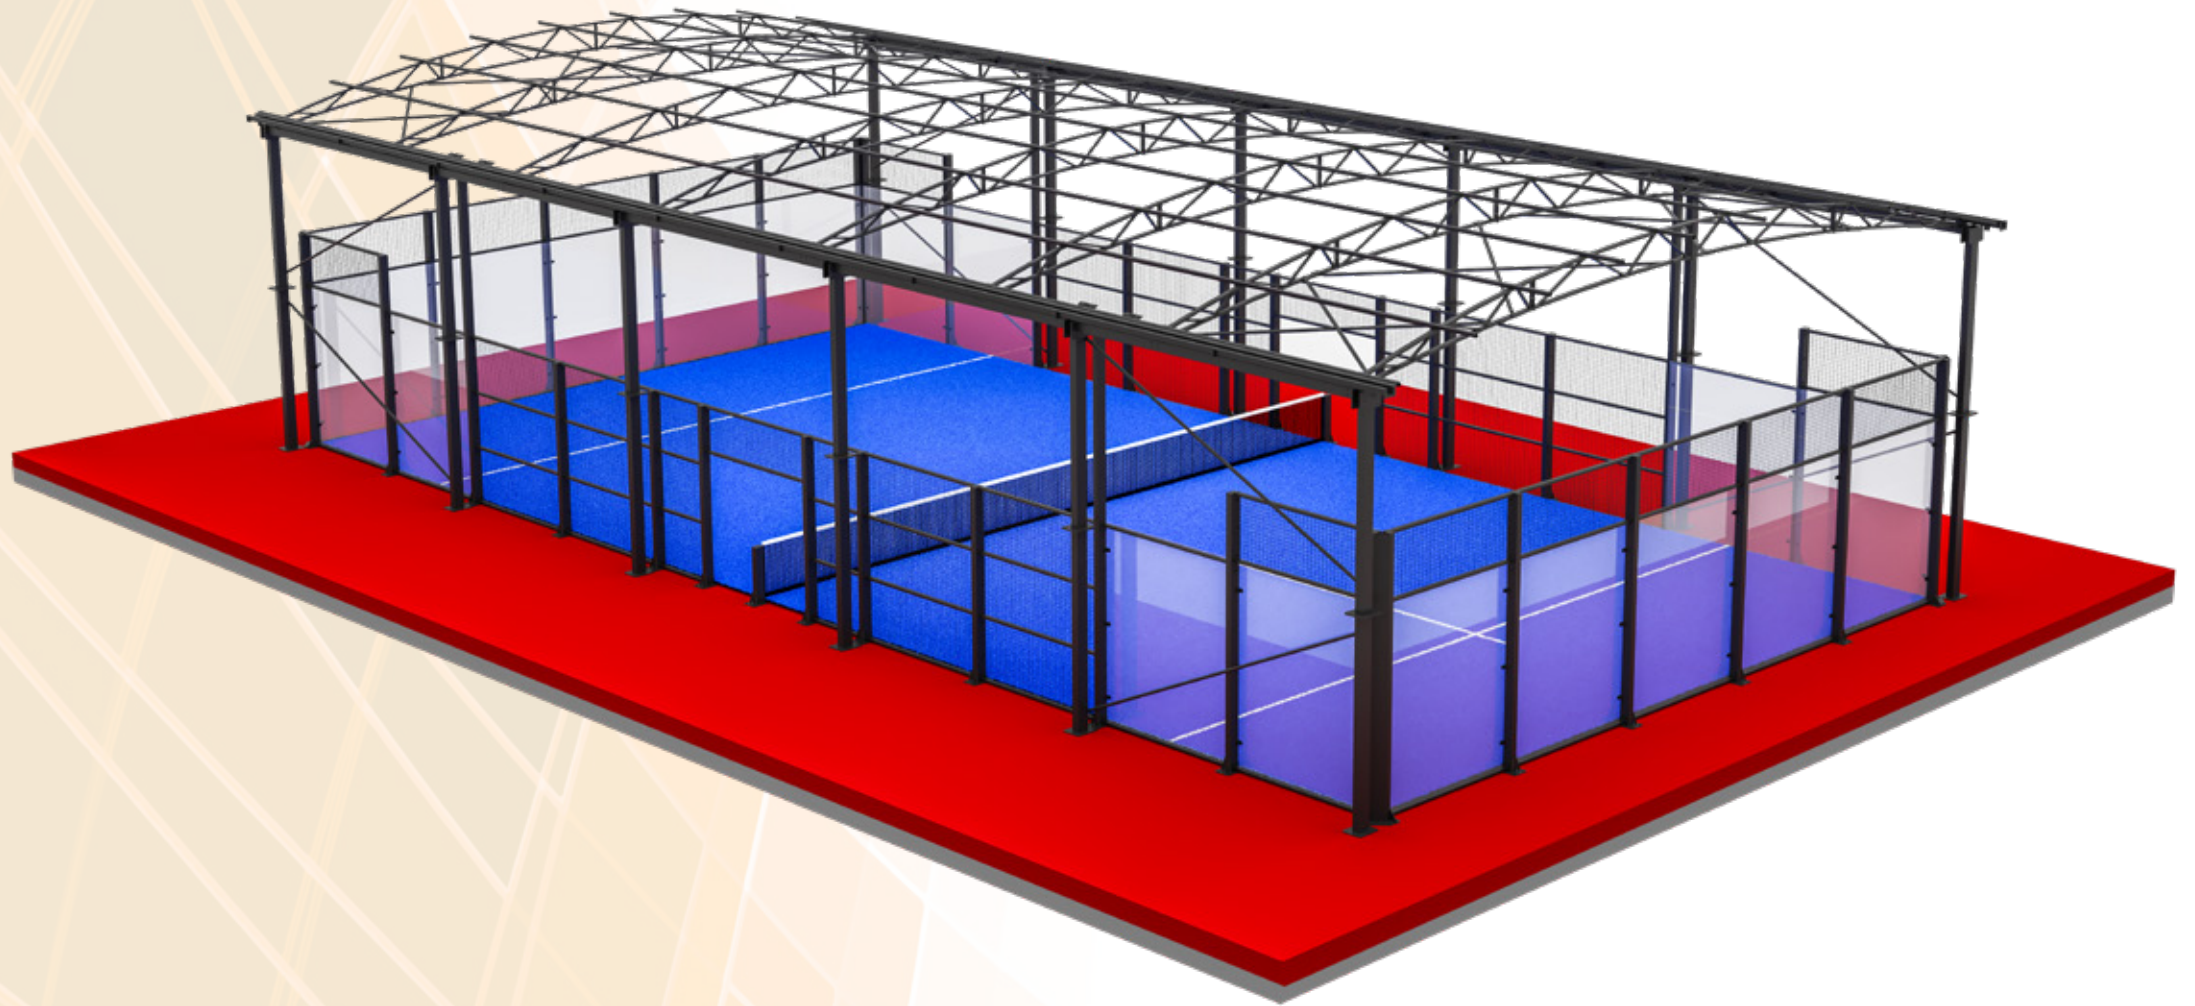

- **Durable Panoramic Design:** Features clear glass panels and strong galvanized steel for long-lasting use.

The **PADEL STAR SINGLE** offers a professional playing experience in a single-court design, ideal for smaller spaces or private use.

PADEL 360 SINGLE

Ultra Panoramic, Compact Design

Innovation and Panoramic Design in a Single Court

The PADEL 360 SINGLE is the ultimate ultra-panoramic single court, designed for those who want a premium playing experience in a more compact space. This model offers the full 360-degree panoramic view of the PADEL 360 in a single-court format, perfect for high-end private use or boutique clubs.

- **360-Degree Visibility:** Enjoy the full ultra-panoramic view in a compact single-court design.
- **Weather Resistant:** Tested to withstand extreme weather conditions, making it ideal for both indoor and outdoor setups.
- **Premium Materials:** Built with the same high-quality steel and tempered glass as the full-size PADEL 360 model.

For those seeking the most innovative design in a smaller format, the PADEL 360 SINGLE offers cutting-edge performance and stunning visuals.

PADEL ROOFS

PADEL ROOFS

LIGHTING SYSTEM

PADEL **PRO**

PADEL **MEGAVISION**