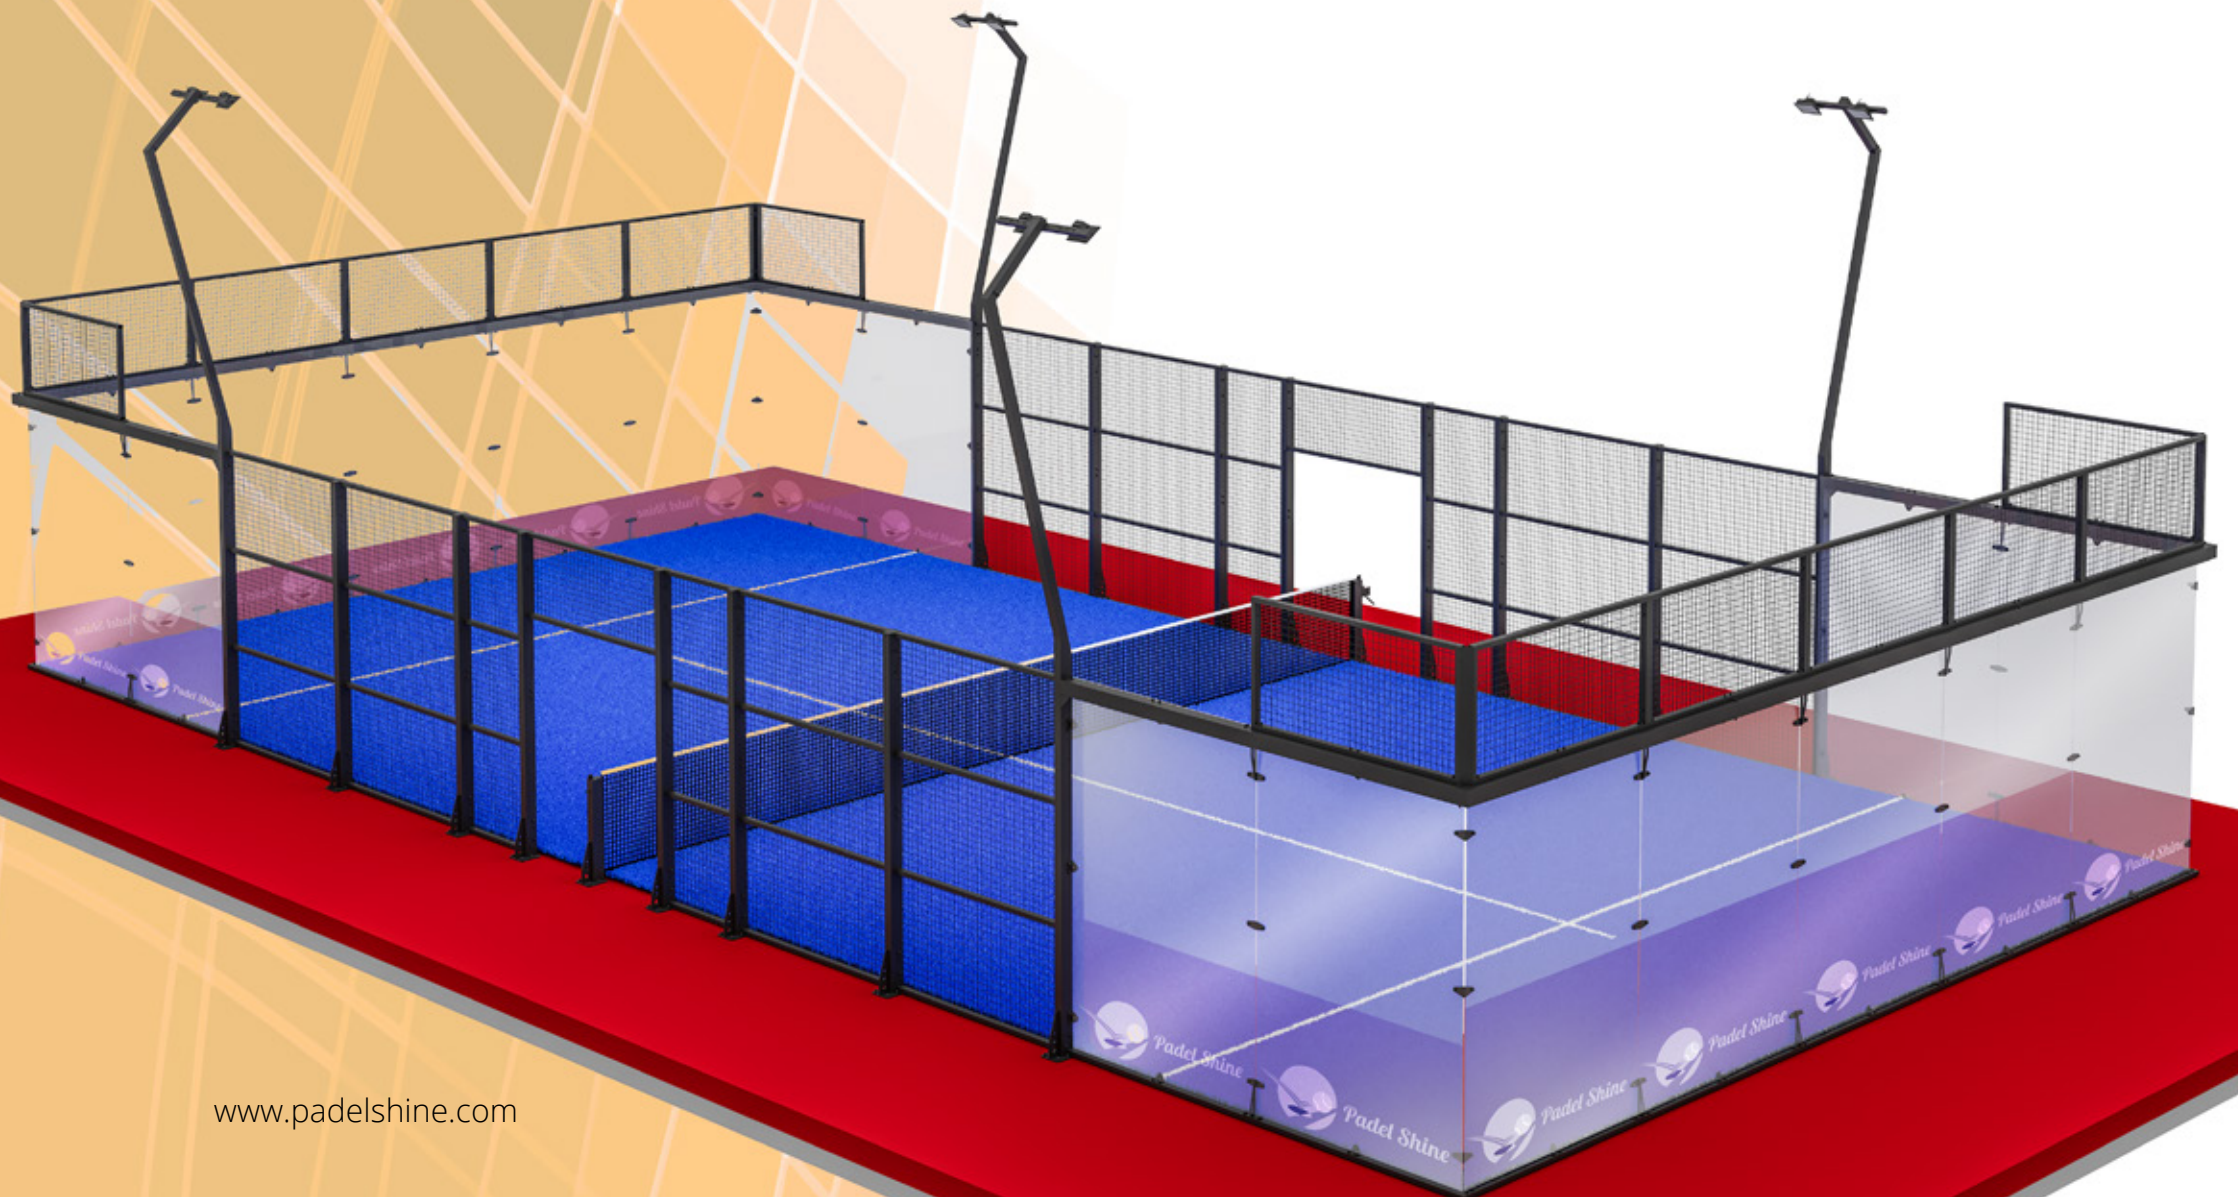

Padel Shine

**Quality and Innovation
Our priority.**

PRODUCT CATALOGUE