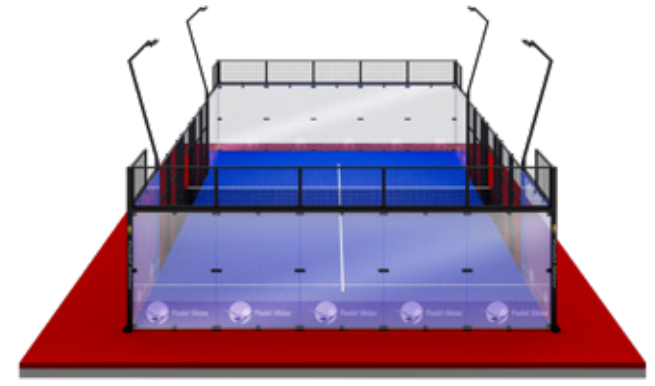

PADEL 360 SINGLE

Ultra Panoramic, Compact Design

Innovation and Panoramic Design in a Single Court

The PADEL 360 SINGLE is the ultimate ultra-panoramic single court, designed for those who want a premium playing experience in a more compact space. This model offers the full 360-degree panoramic view of the PADEL 360 in a single-court format, perfect for high-end private use or boutique clubs.

- **360-Degree Visibility:** Enjoy the full ultra-panoramic view in a compact single-court design.
- **Weather Resistant:** Tested to withstand extreme weather conditions, making it ideal for both indoor and outdoor setups.
- **Premium Materials:** Built with the same high-quality steel and tempered glass as the full-size PADEL 360 model.

For those seeking the most innovative design in a smaller format, the PADEL 360 SINGLE offers cutting-edge performance and stunning visuals.

PADEL ROOFS

PADEL ROOFS

LIGHTING SYSTEM

PADEL **PRO**

PADEL **MEGAVISION**