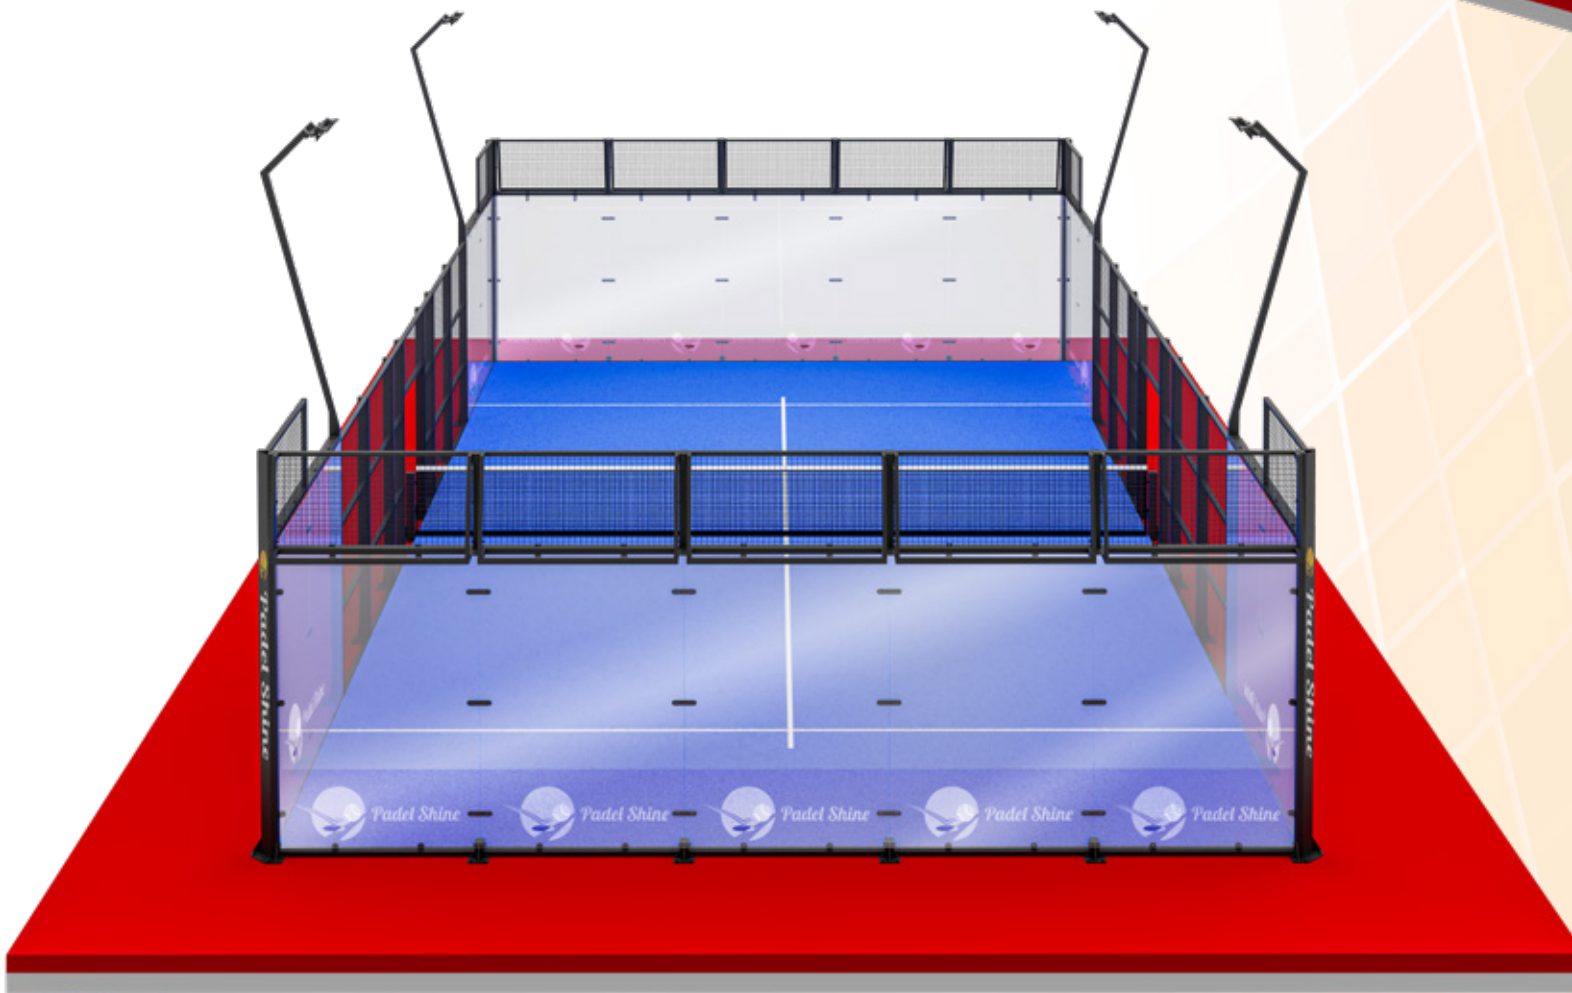

PADEL MEGAVISION

The Panoramic Padel Court by PADEL SHINE

Uninterrupted View, Maximum Performance

Designed by PADEL SHINE, the **PADEL MEGAVISION** represents the pinnacle of modern court design, merging cutting-edge engineering with a stunning, panoramic aesthetic. This special model offers an open, sleek structure that provides players and spectators with an unrivaled visual and playing experience.

Why Choose PADEL MEGAVISION by PADEL SHINE?

PADEL MEGAVISION isn't just a court; it's a visual masterpiece. Designed to revolutionize the padel experience, it combines a stunning panoramic design with professional-grade performance. Ideal for luxury clubs, exclusive venues, and professional tournaments, **PADEL MEGAVISION** by PADEL SHINE elevates the game, offering players and spectators a unique and immersive experience. Its modern and minimalist design makes it the ultimate choice for those seeking both style and functionality.

MEGAVISION

PADEL STAR

The Panoramic Court for Champions

Designed for International Excellence

The **PADEL STAR** is a world-class panoramic court, popular in professional settings and used in international tournaments around the globe. Its open design offers a clear, unobstructed view for spectators while providing top tier playing conditions for athletes.

PADEL 360

The Ultra Panoramic Padel Court

Innovation Meets Durability

Introducing the PADEL 360, the latest ultra-panoramic model designed by PADEL SHINE.

This groundbreaking court offers a 360-degree playing experience, combining cutting-edge design with the highest level of performance. Tested in extreme weather conditions and built with premium materials, PADEL 360 ensures both resilience and elegance in any environment.