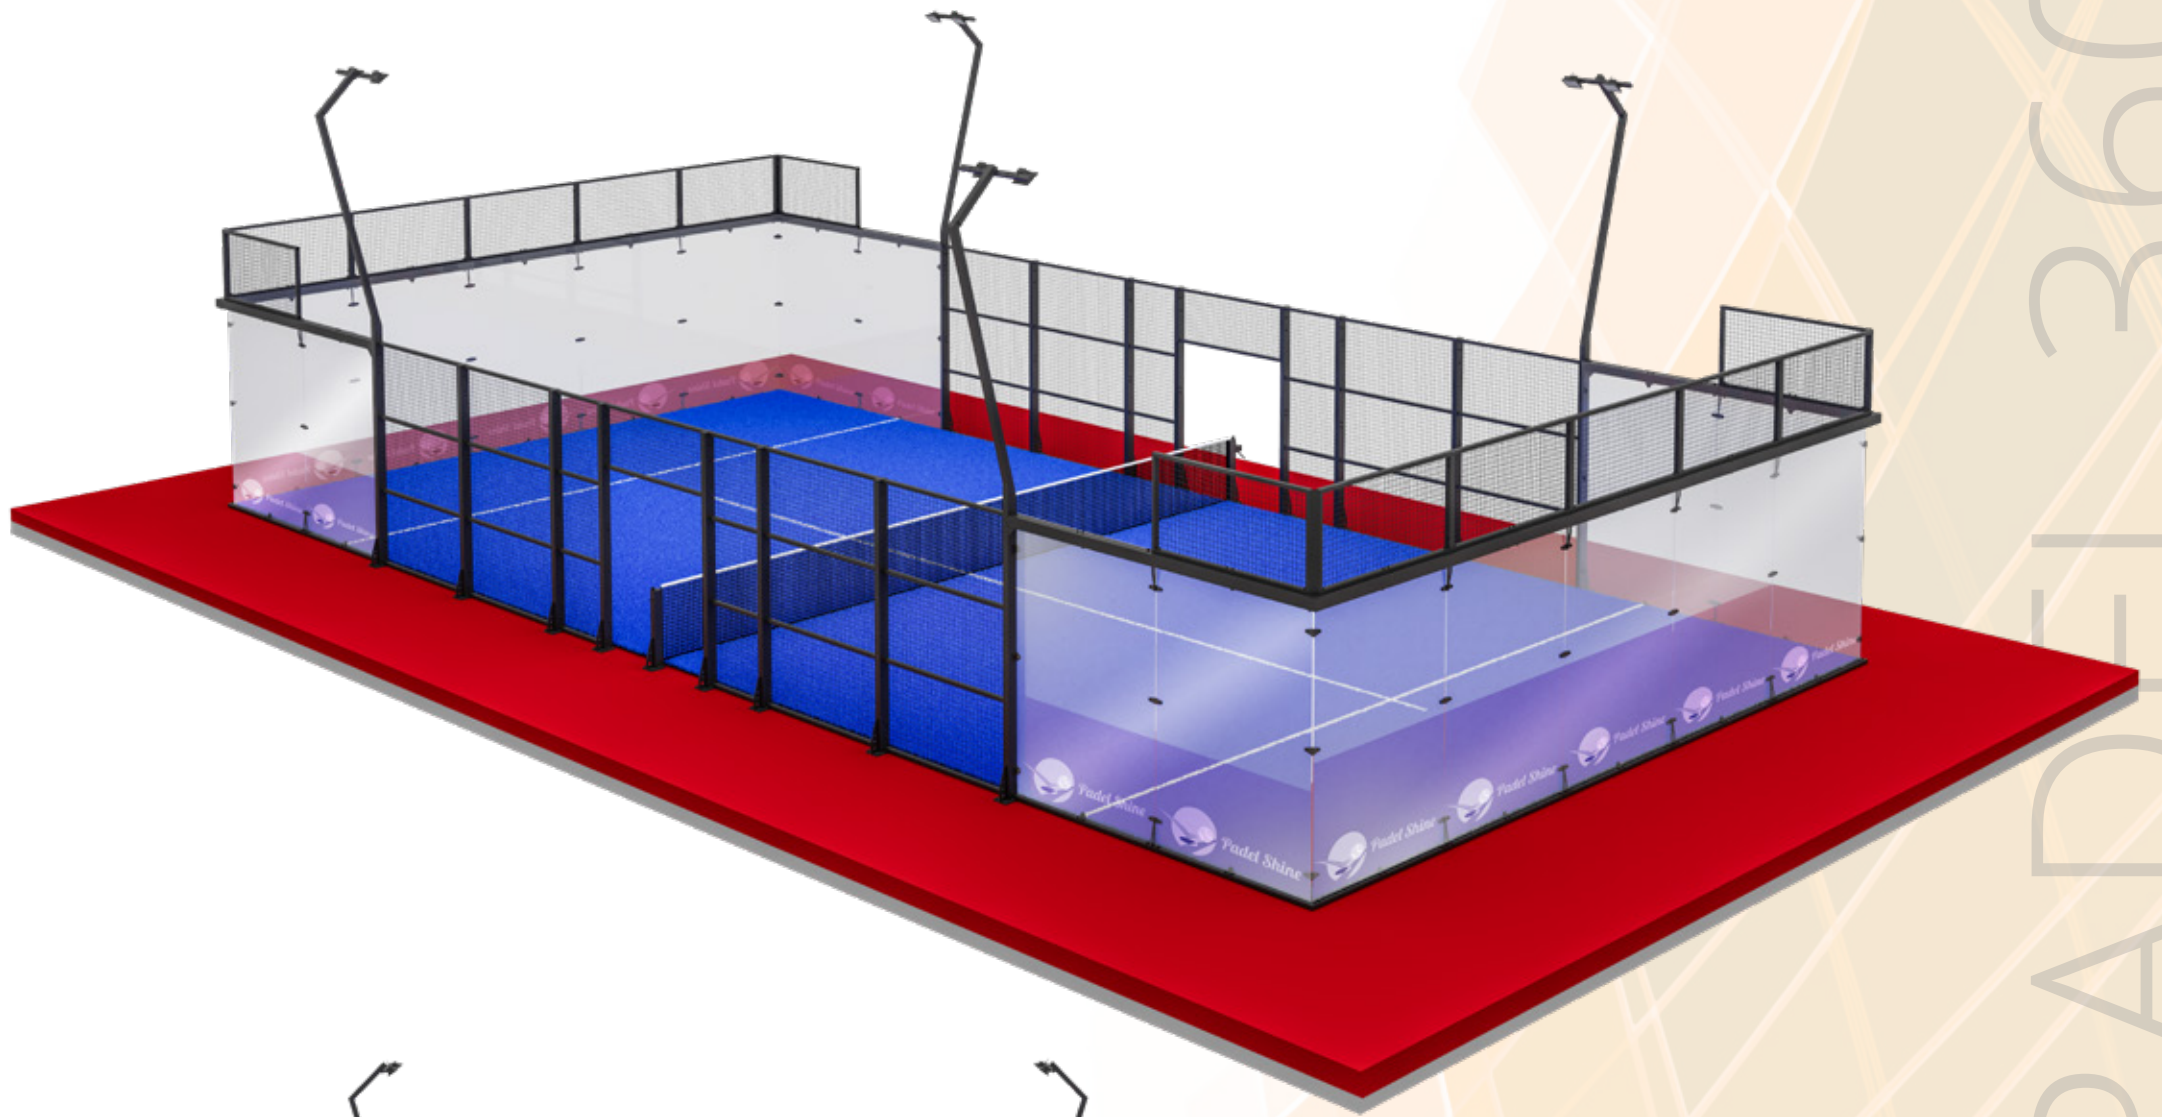

MEGAVISION

PADEL STAR

The Panoramic Court for Champions

Designed for International Excellence

The **PADEL STAR** is a world-class panoramic court, popular in professional settings and used in international tournaments around the globe. Its open design offers a clear, unobstructed view for spectators while providing top tier playing conditions for athletes.

Why Choose PADEL STAR?

The PADEL STAR is the go-to choice for international events, offering a perfect balance of design, performance, and ease of installation. Whether for a high-profile tournament or a premium club, this panoramic model guarantees a professional experience. choice for those seeking both style and functionality.

PADEL 360

The Ultra Panoramic Padel Court

Innovation Meets Durability

Introducing the PADEL 360, the latest ultra-panoramic model designed by PADEL SHINE.

This groundbreaking court offers a 360-degree playing experience, combining cutting-edge design with the highest level of performance. Tested in extreme weather conditions and built with premium materials, PADEL 360 ensures both resilience and elegance in any environment.

Why Choose PADEL 360?

PADEL 360 is the future of padel court design, offering unparalleled visibility and performance. Tested for durability and built with precision, this ultra-panoramic model is ideal for venues that want to combine luxury with cutting-edge functionality. Whether for top-tier tournaments or exclusive clubs, PADEL 360 sets a new standard in the padel world.