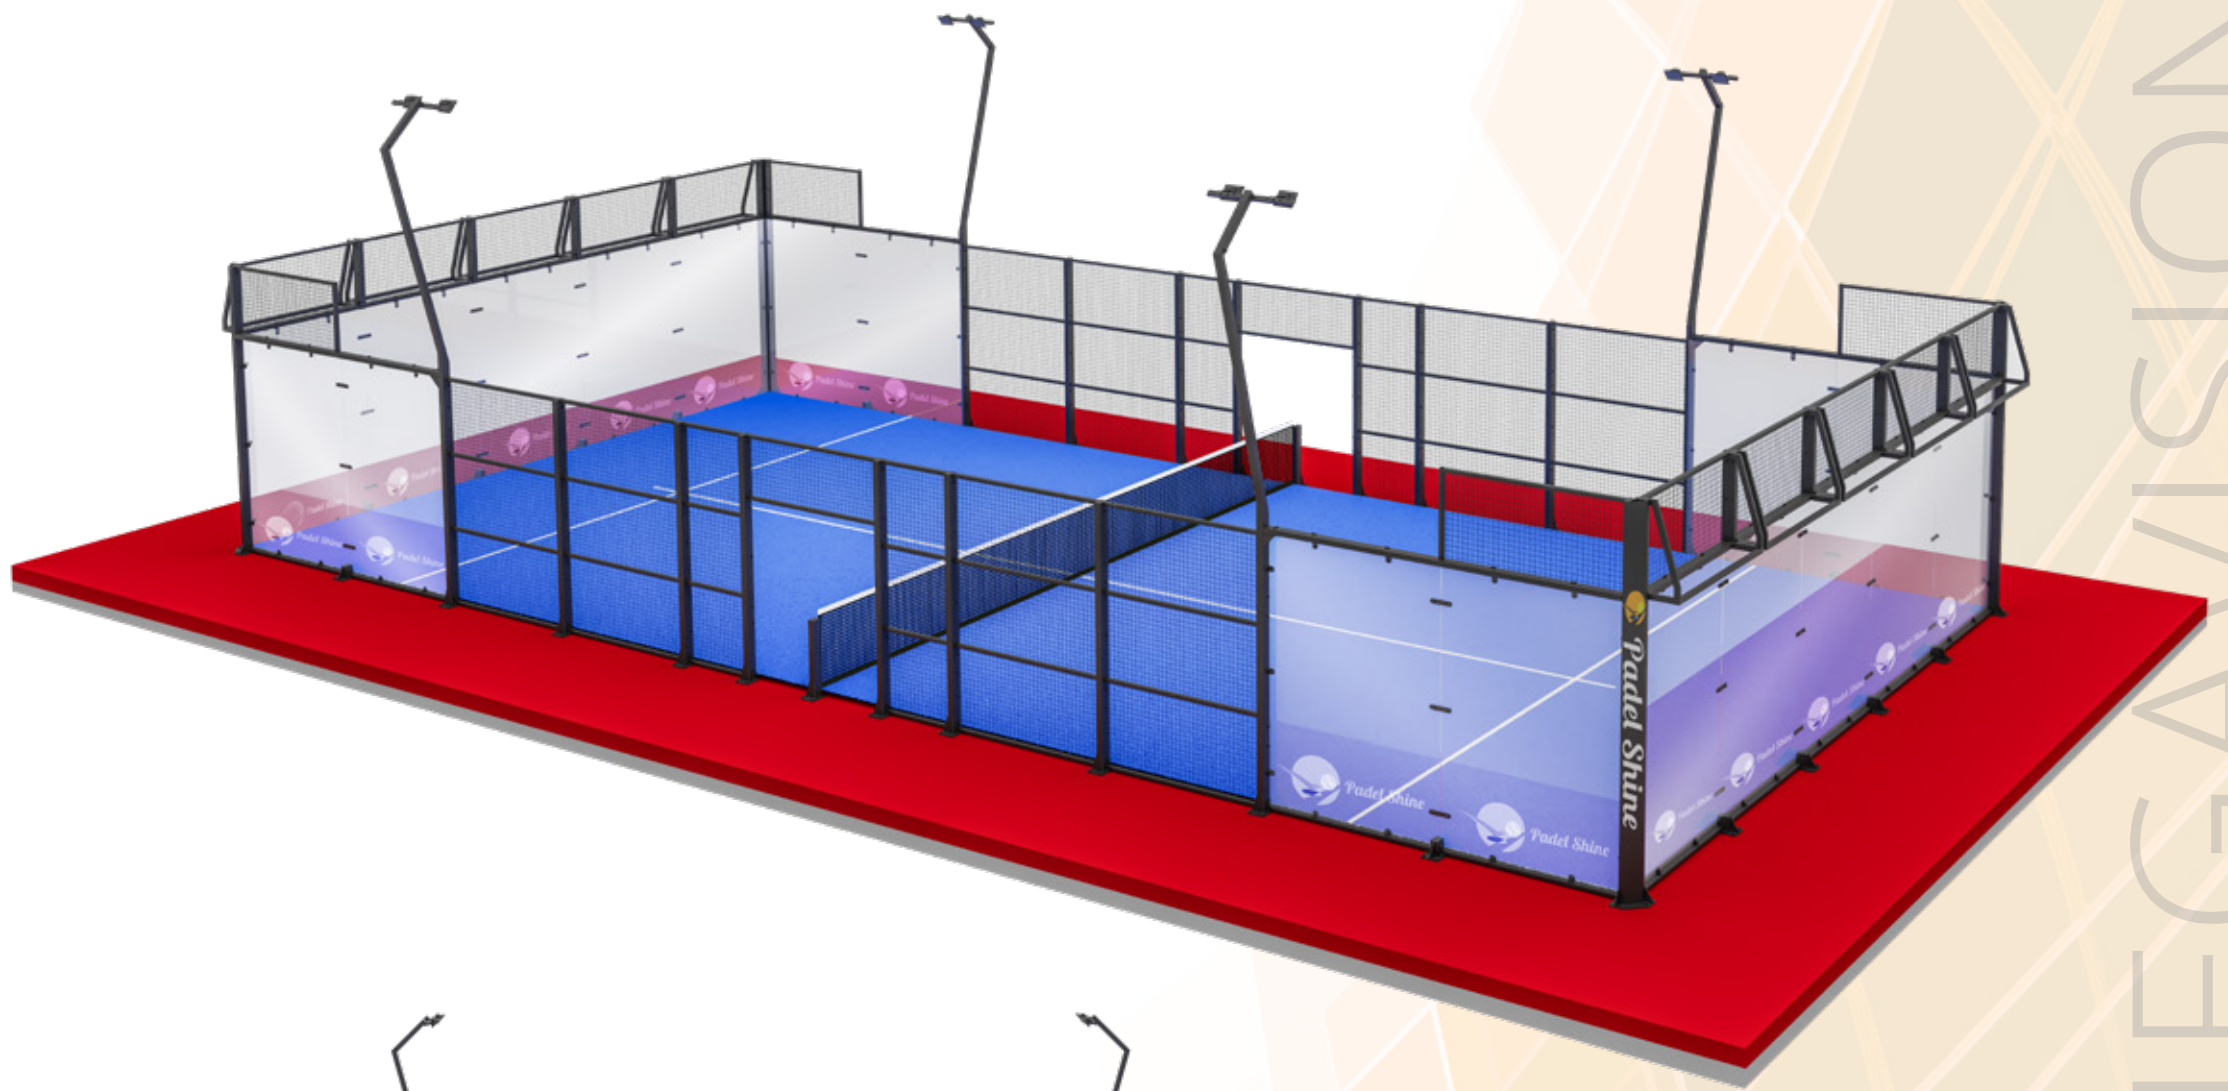

The **PADEL PRO** classic model is designed for padel enthusiasts and professionals alike, offering unmatched quality, durability, and performance. With a focus on superior craftsmanship and state-of-the-art materials, this court is perfect for both recreational facilities and competitive venues.

PADEL MEGAVISION

The Panoramic Padel Court by PADEL SHINE

Uninterrupted View, Maximum Performance

Designed by PADEL SHINE, the **PADEL MEGAVISION** represents the pinnacle of modern court design, merging cutting-edge engineering with a stunning, panoramic aesthetic. This special model offers an open, sleek structure that provides players and spectators with an unrivaled visual and playing experience.

Why Choose PADEL MEGAVISION by PADEL SHINE?

PADEL MEGAVISION isn't just a court; it's a visual masterpiece. Designed to revolutionize the padel experience, it combines a stunning panoramic design with professional-grade performance. Ideal for luxury clubs, exclusive venues, and professional tournaments, **PADEL MEGAVISION** by PADEL SHINE elevates the game, offering players and spectators a unique and immersive experience. Its modern and minimalist design makes it the ultimate choice for those seeking both style and functionality.

MEGAVISION

PADEL STAR

The Panoramic Court for Champions

Designed for International Excellence

The **PADEL STAR** is a world-class panoramic court, popular in professional settings and used in international tournaments around the globe. Its open design offers a clear, unobstructed view for spectators while providing top tier playing conditions for athletes.