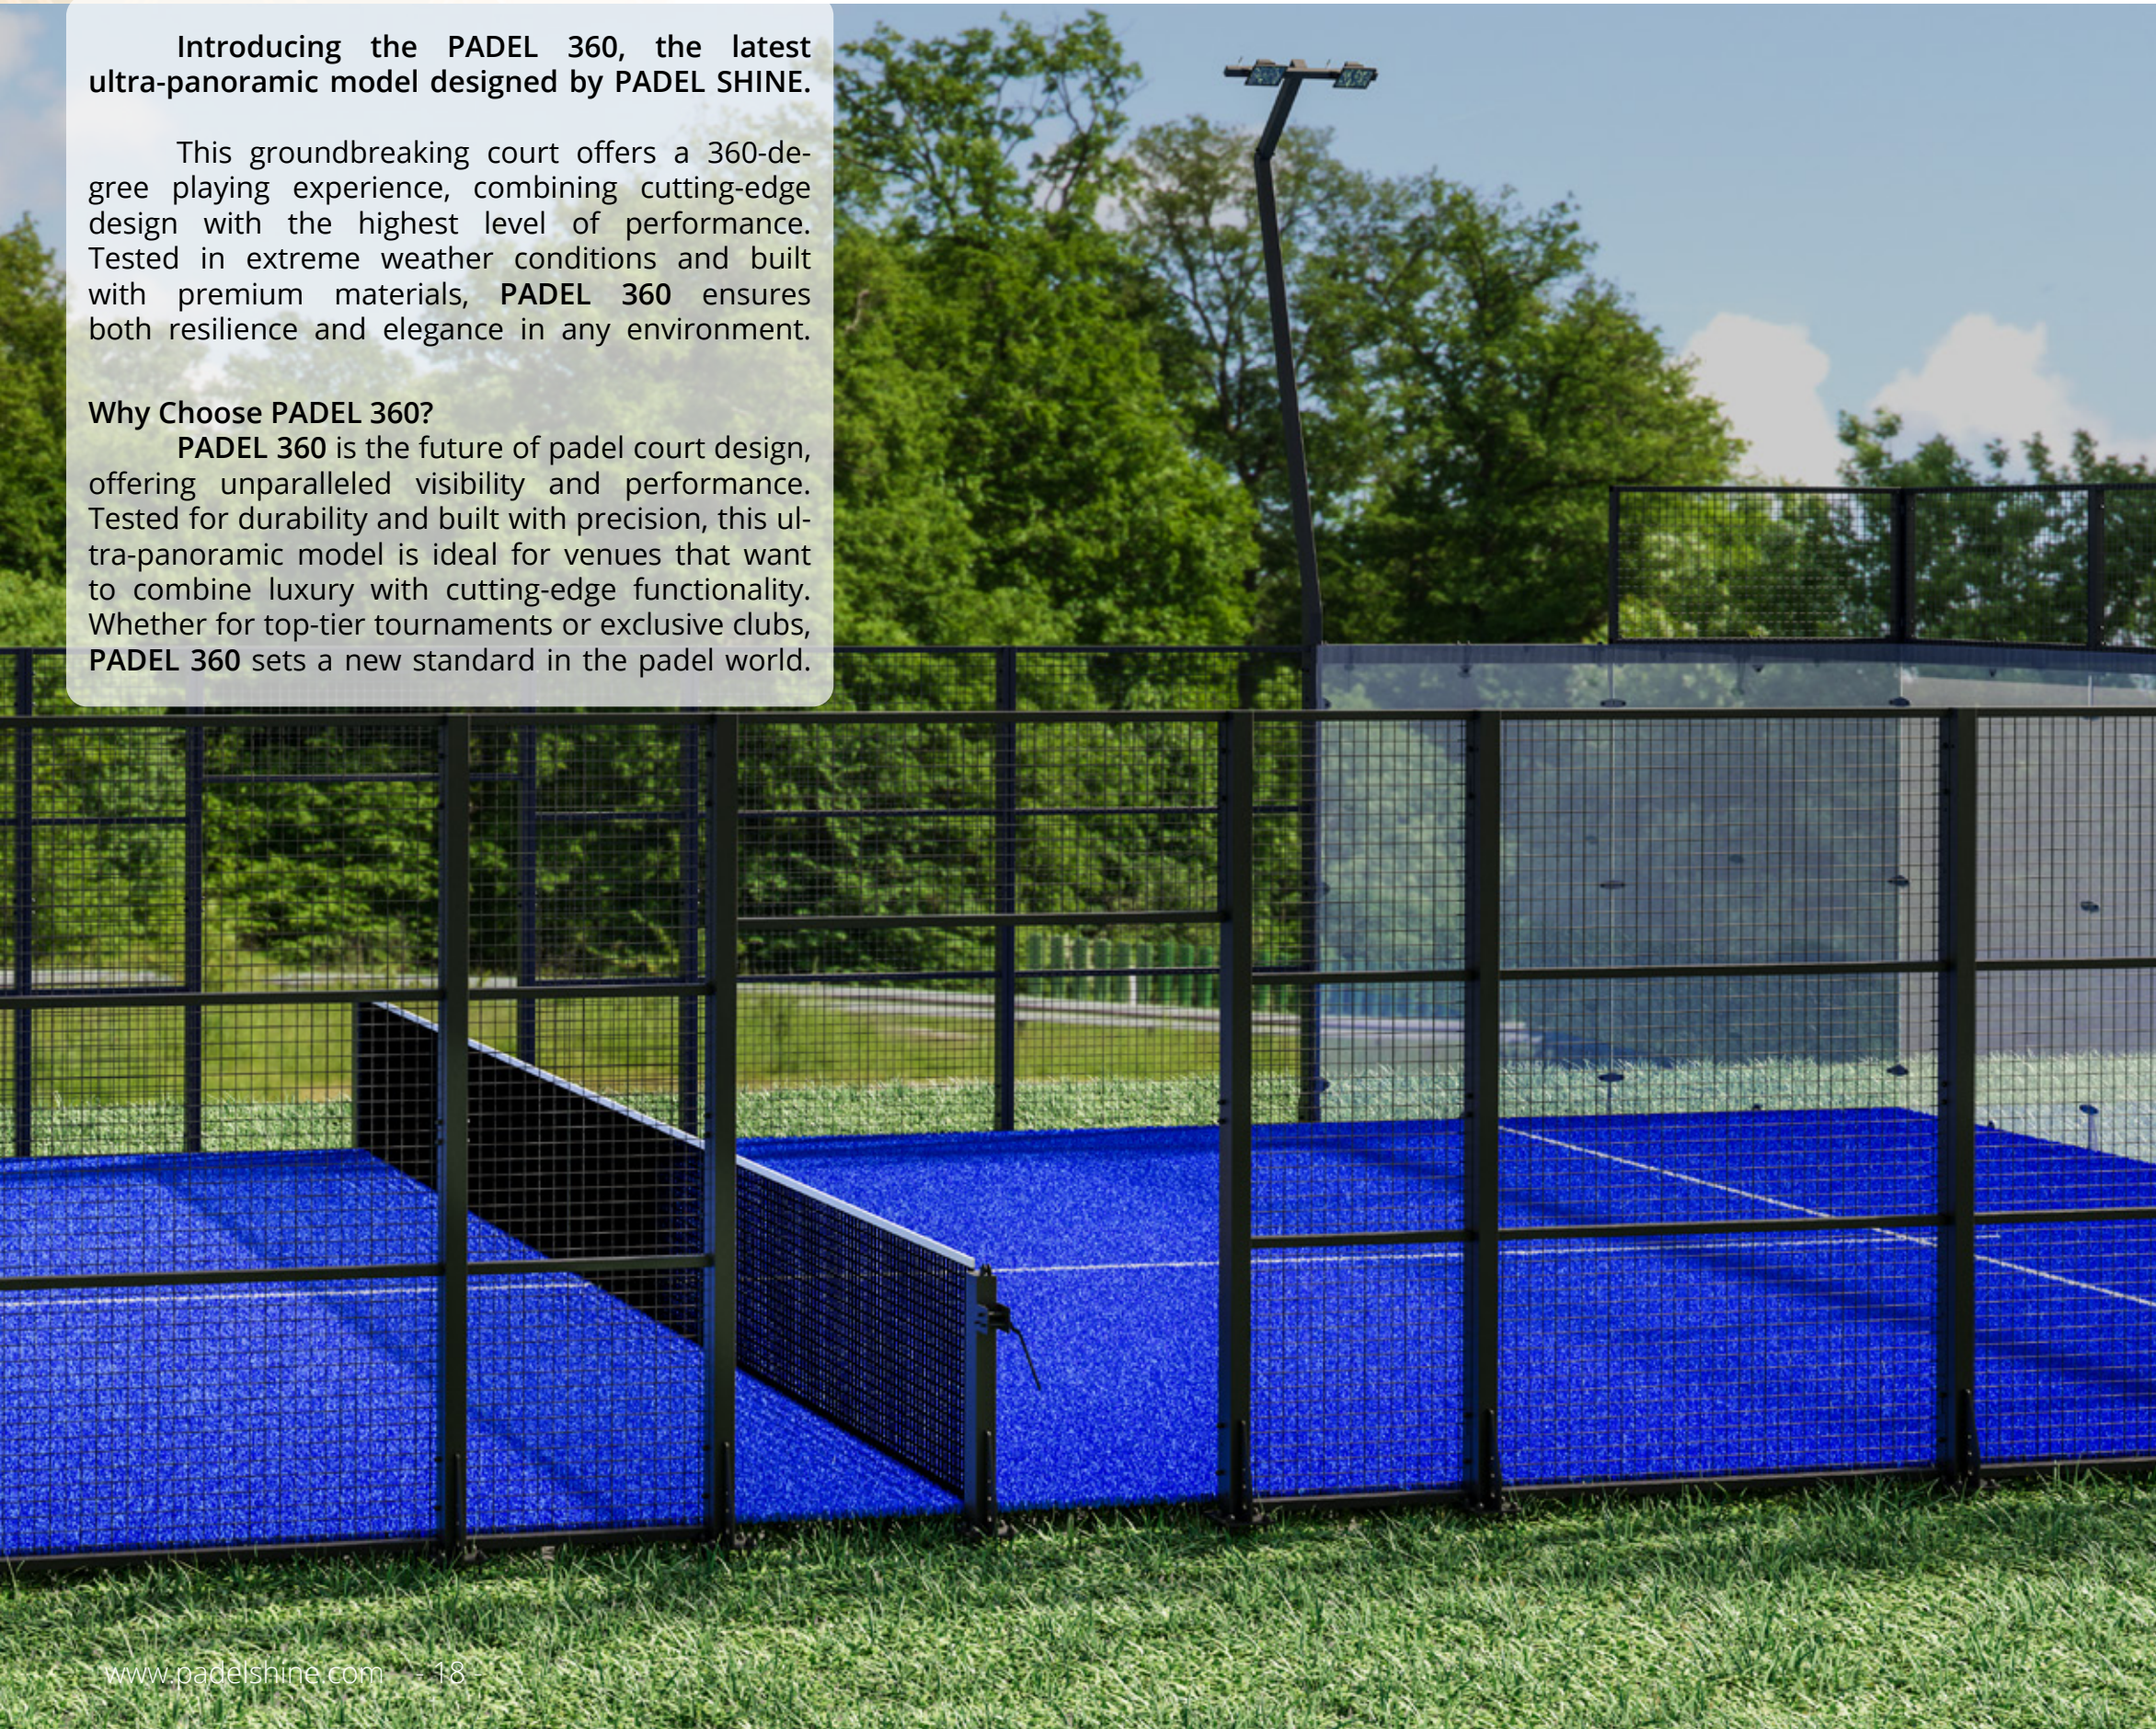

PADEL 360

The Ultra Panoramic Padel Court

Innovation Meets Durability

Introducing the PADEL 360, the latest ultra-panoramic model designed by PADEL SHINE.

This groundbreaking court offers a 360-degree playing experience, combining cutting-edge design with the highest level of performance. Tested in extreme weather conditions and built with premium materials, PADEL 360 ensures both resilience and elegance in any environment.

Why Choose PADEL 360?

PADEL 360 is the future of padel court design, offering unparalleled visibility and performance. Tested for durability and built with precision, this ultra-panoramic model is ideal for venues that want to combine luxury with cutting-edge functionality. Whether for top-tier tournaments or exclusive clubs, PADEL 360 sets a new standard in the padel world.