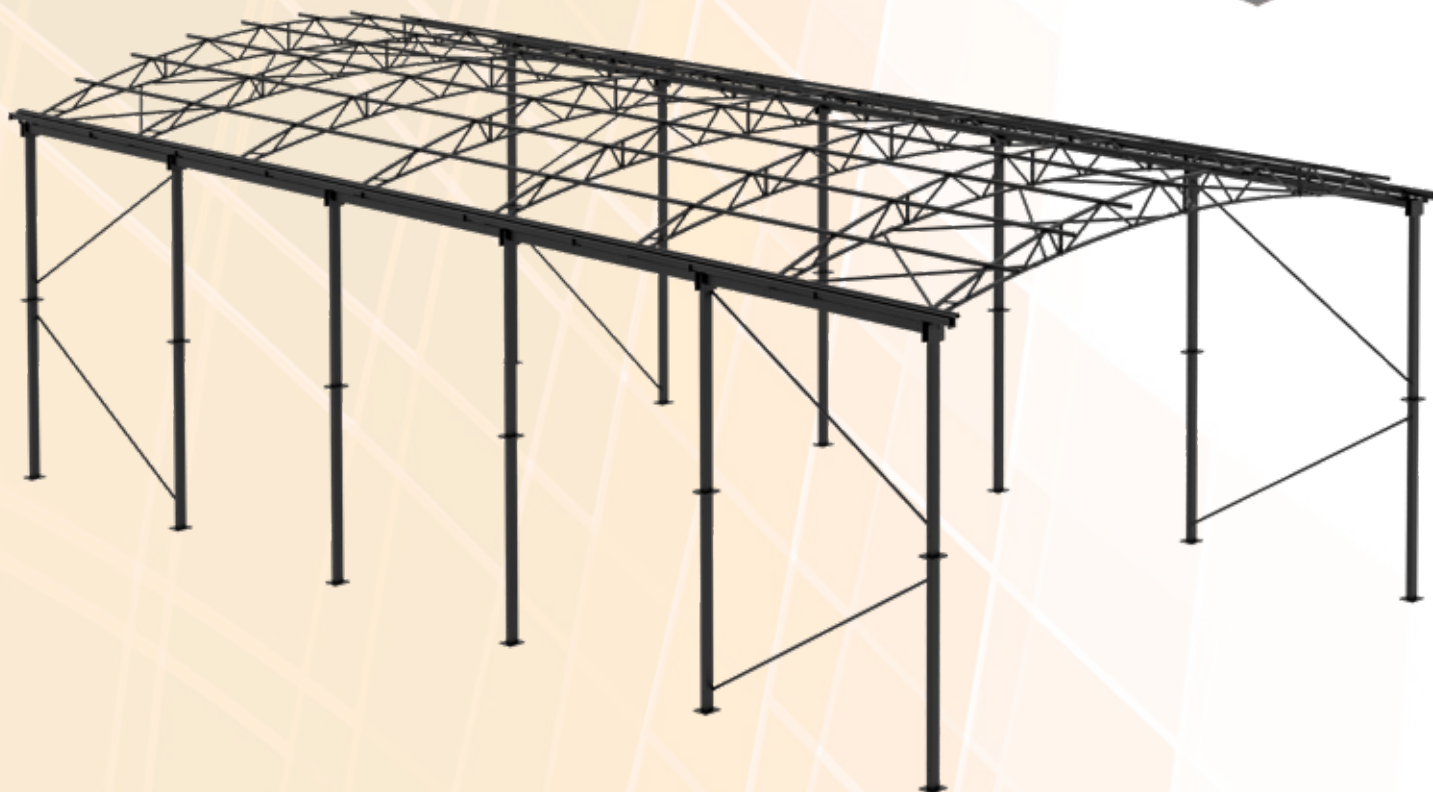

PADEL ROOFS