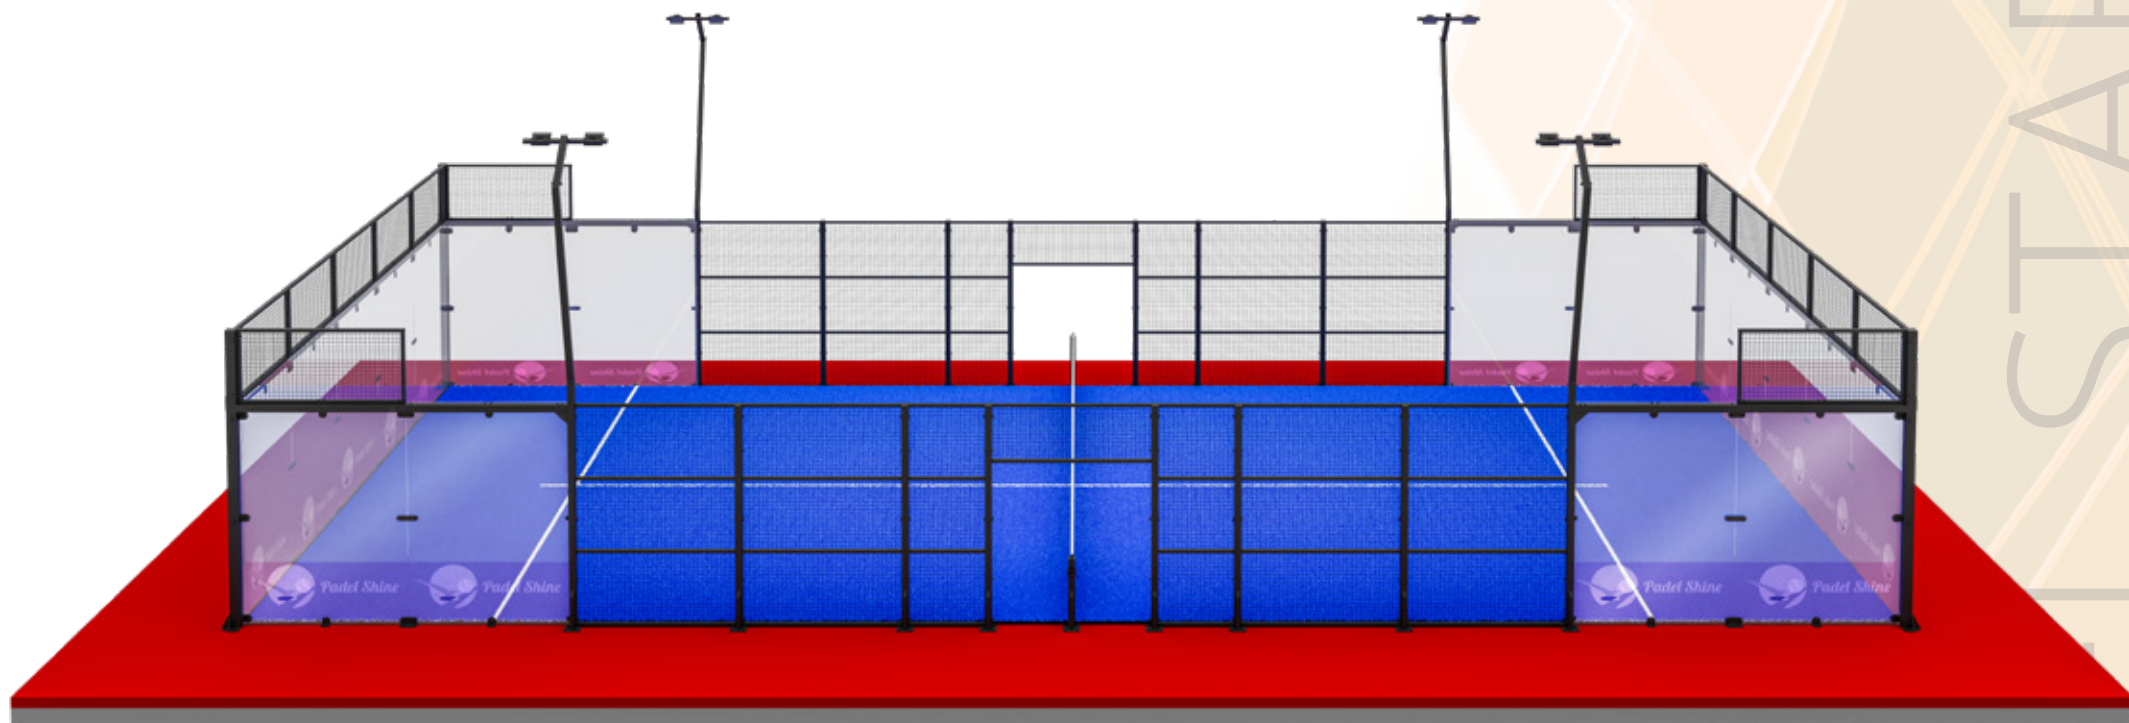

MEGAVISION

PADEL STAR

The Panoramic Court for Champions

Designed for International Excellence

The **PADEL STAR** is a world-class panoramic court, popular in professional settings and used in international tournaments around the globe. Its open design offers a clear, unobstructed view for spectators while providing top tier playing conditions for athletes.

Why Choose PADEL STAR?

The PADEL STAR is the go-to choice for international events, offering a perfect balance of design, performance, and ease of installation. Whether for a high-profile tournament or a premium club, this panoramic model guarantees a professional experience. choice for those seeking both style and functionality.

PADEL 360

The Ultra Panoramic Padel Court

Innovation Meets Durability

Introducing the PADEL 360, the latest ultra-panoramic model designed by PADEL SHINE.

This groundbreaking court offers a 360-degree playing experience, combining cutting-edge design with the highest level of performance. Tested in extreme weather conditions and built with premium materials, PADEL 360 ensures both resilience and elegance in any environment.

Why Choose PADEL 360?

PADEL 360 is the future of padel court design, offering unparalleled visibility and performance. Tested for durability and built with precision, this ultra-panoramic model is ideal for venues that want to combine luxury with cutting-edge functionality. Whether for top-tier tournaments or exclusive clubs, PADEL 360 sets a new standard in the padel world.