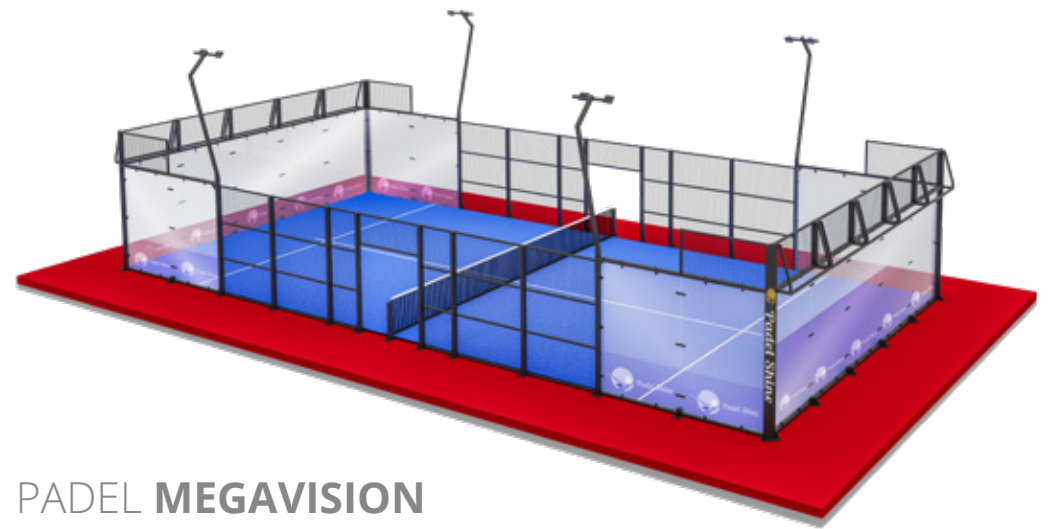

PADEL MEGAVISION
The Panoramic Padel Court by PADEL SHINE