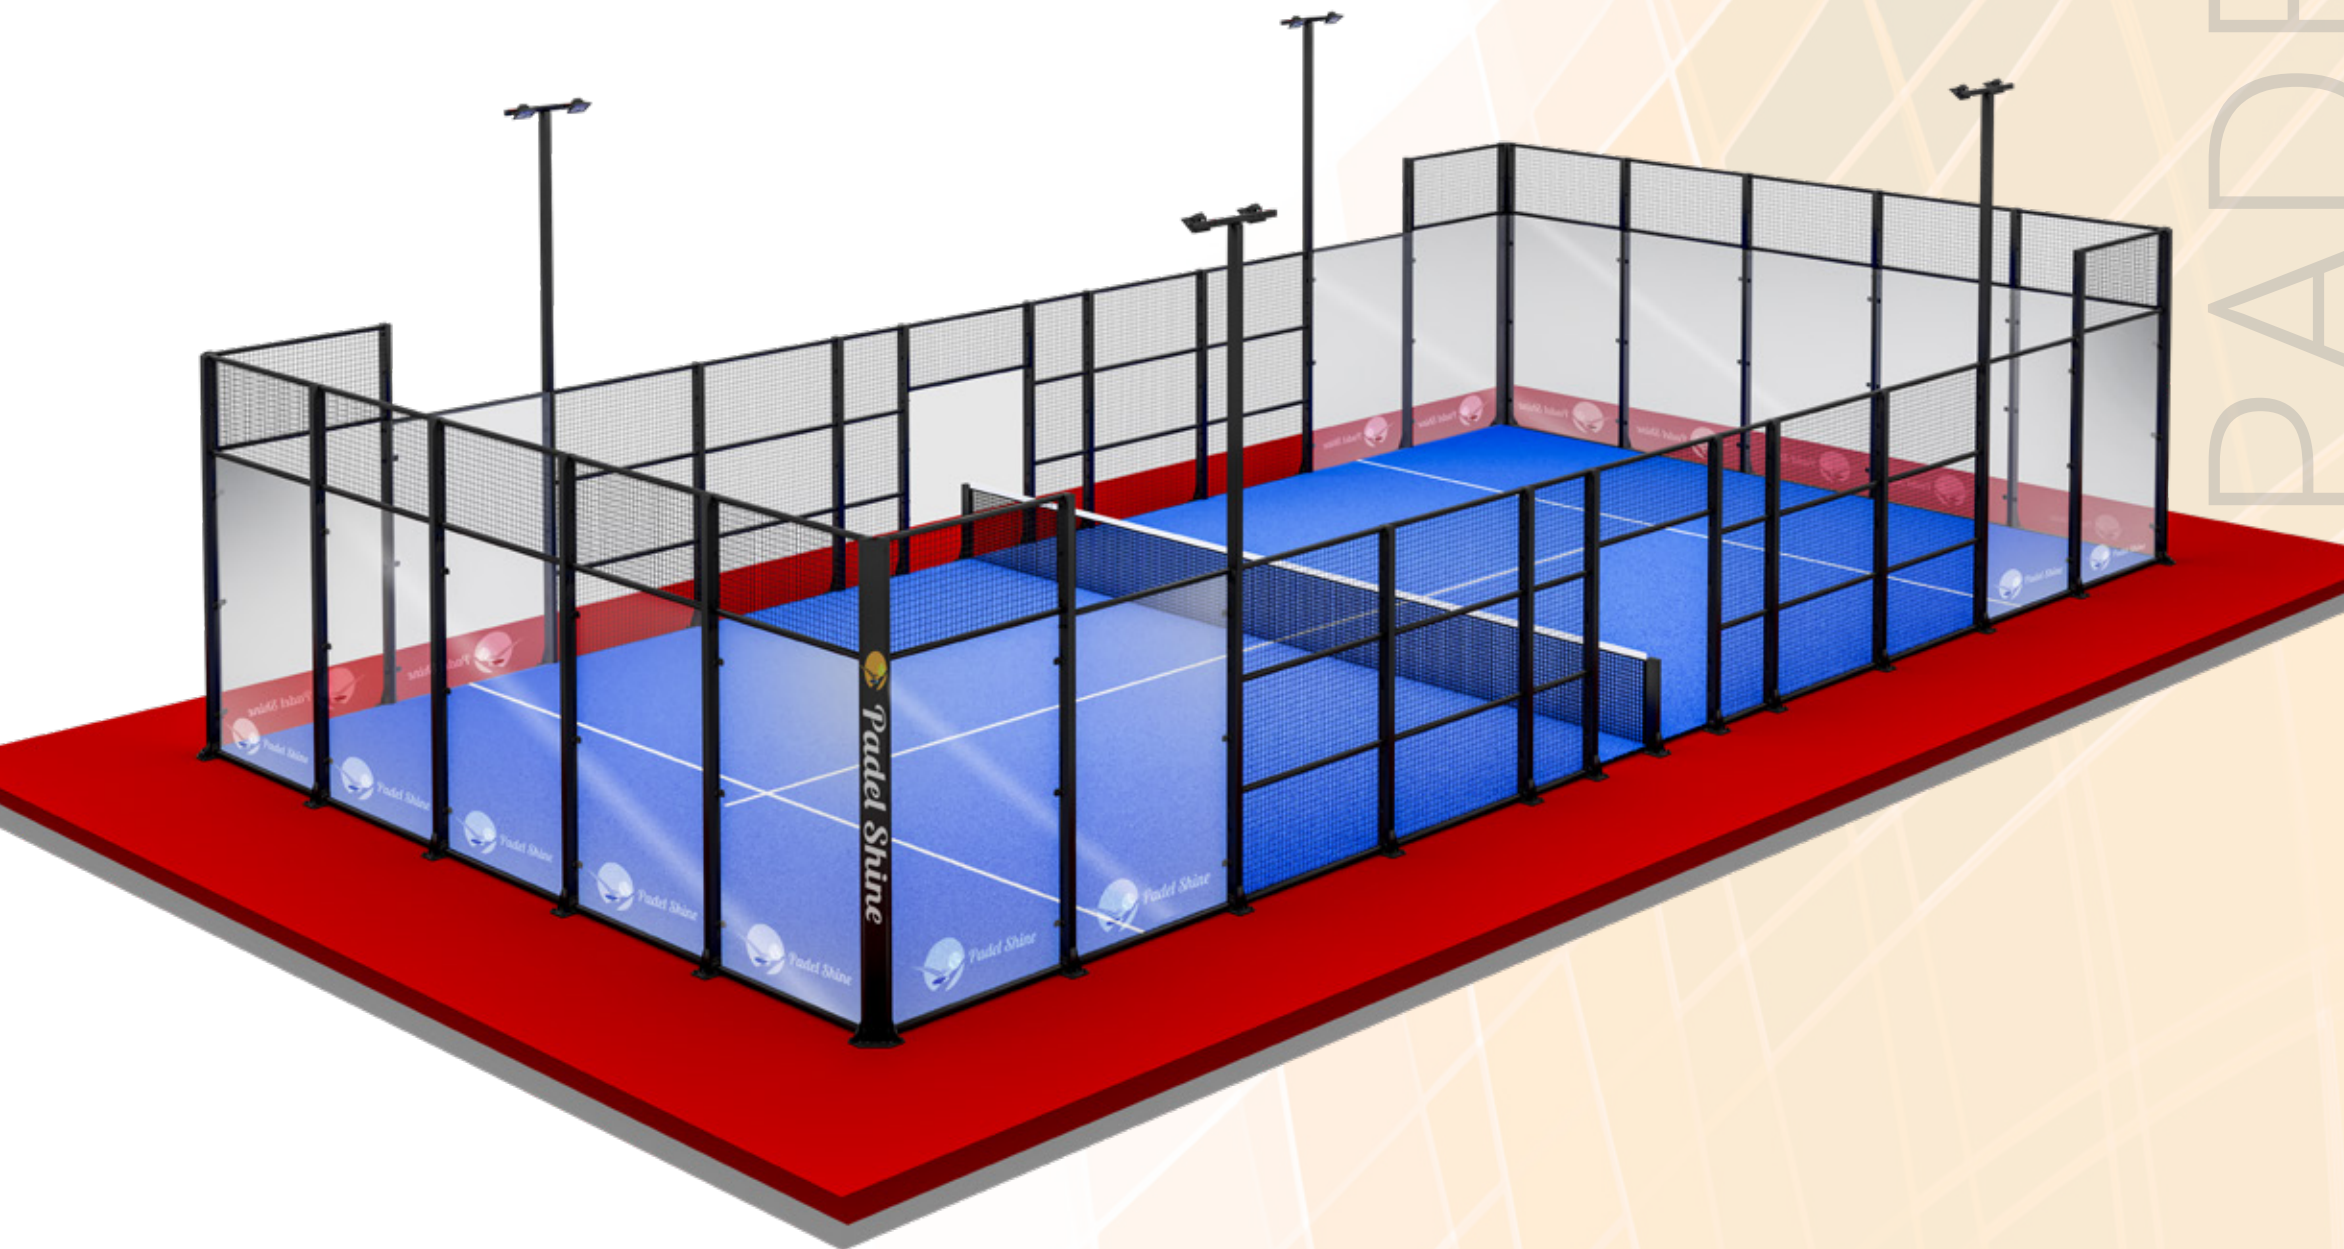

The **PADEL PRO** classic model is designed for padel enthusiasts and professionals alike, offering unmatched quality, durability, and performance. With a focus on superior craftsmanship and state-of-the-art materials, this court is perfect for both recreational facilities and competitive venues.

Why Choose PADEL PRO?

PADEL PRO is more than just a court; it's a blend of innovation, style, and performance. Designed by experts in sports engineering, it meets international standards for professional tournaments while offering a smooth playing experience for casual matches. Whether you're looking to equip a sports club, hotel, or private residence, **PADEL PRO** delivers both prestige and functionality.

PADEL MEGAVISION

The Panoramic Padel Court by PADEL SHINE

Uninterrupted View, Maximum Performance

Designed by PADEL SHINE, the **PADEL MEGAVISION** represents the pinnacle of modern court design, merging cutting-edge engineering with a stunning, panoramic aesthetic. This special model offers an open, sleek structure that provides players and spectators with an unrivaled visual and playing experience.

MEGAVISION

PADEL STAR

The Panoramic Court for Champions

Designed for International Excellence

The **PADEL STAR** is a world-class panoramic court, popular in professional settings and used in international tournaments around the globe. Its open design offers a clear, unobstructed view for spectators while providing top tier playing conditions for athletes.